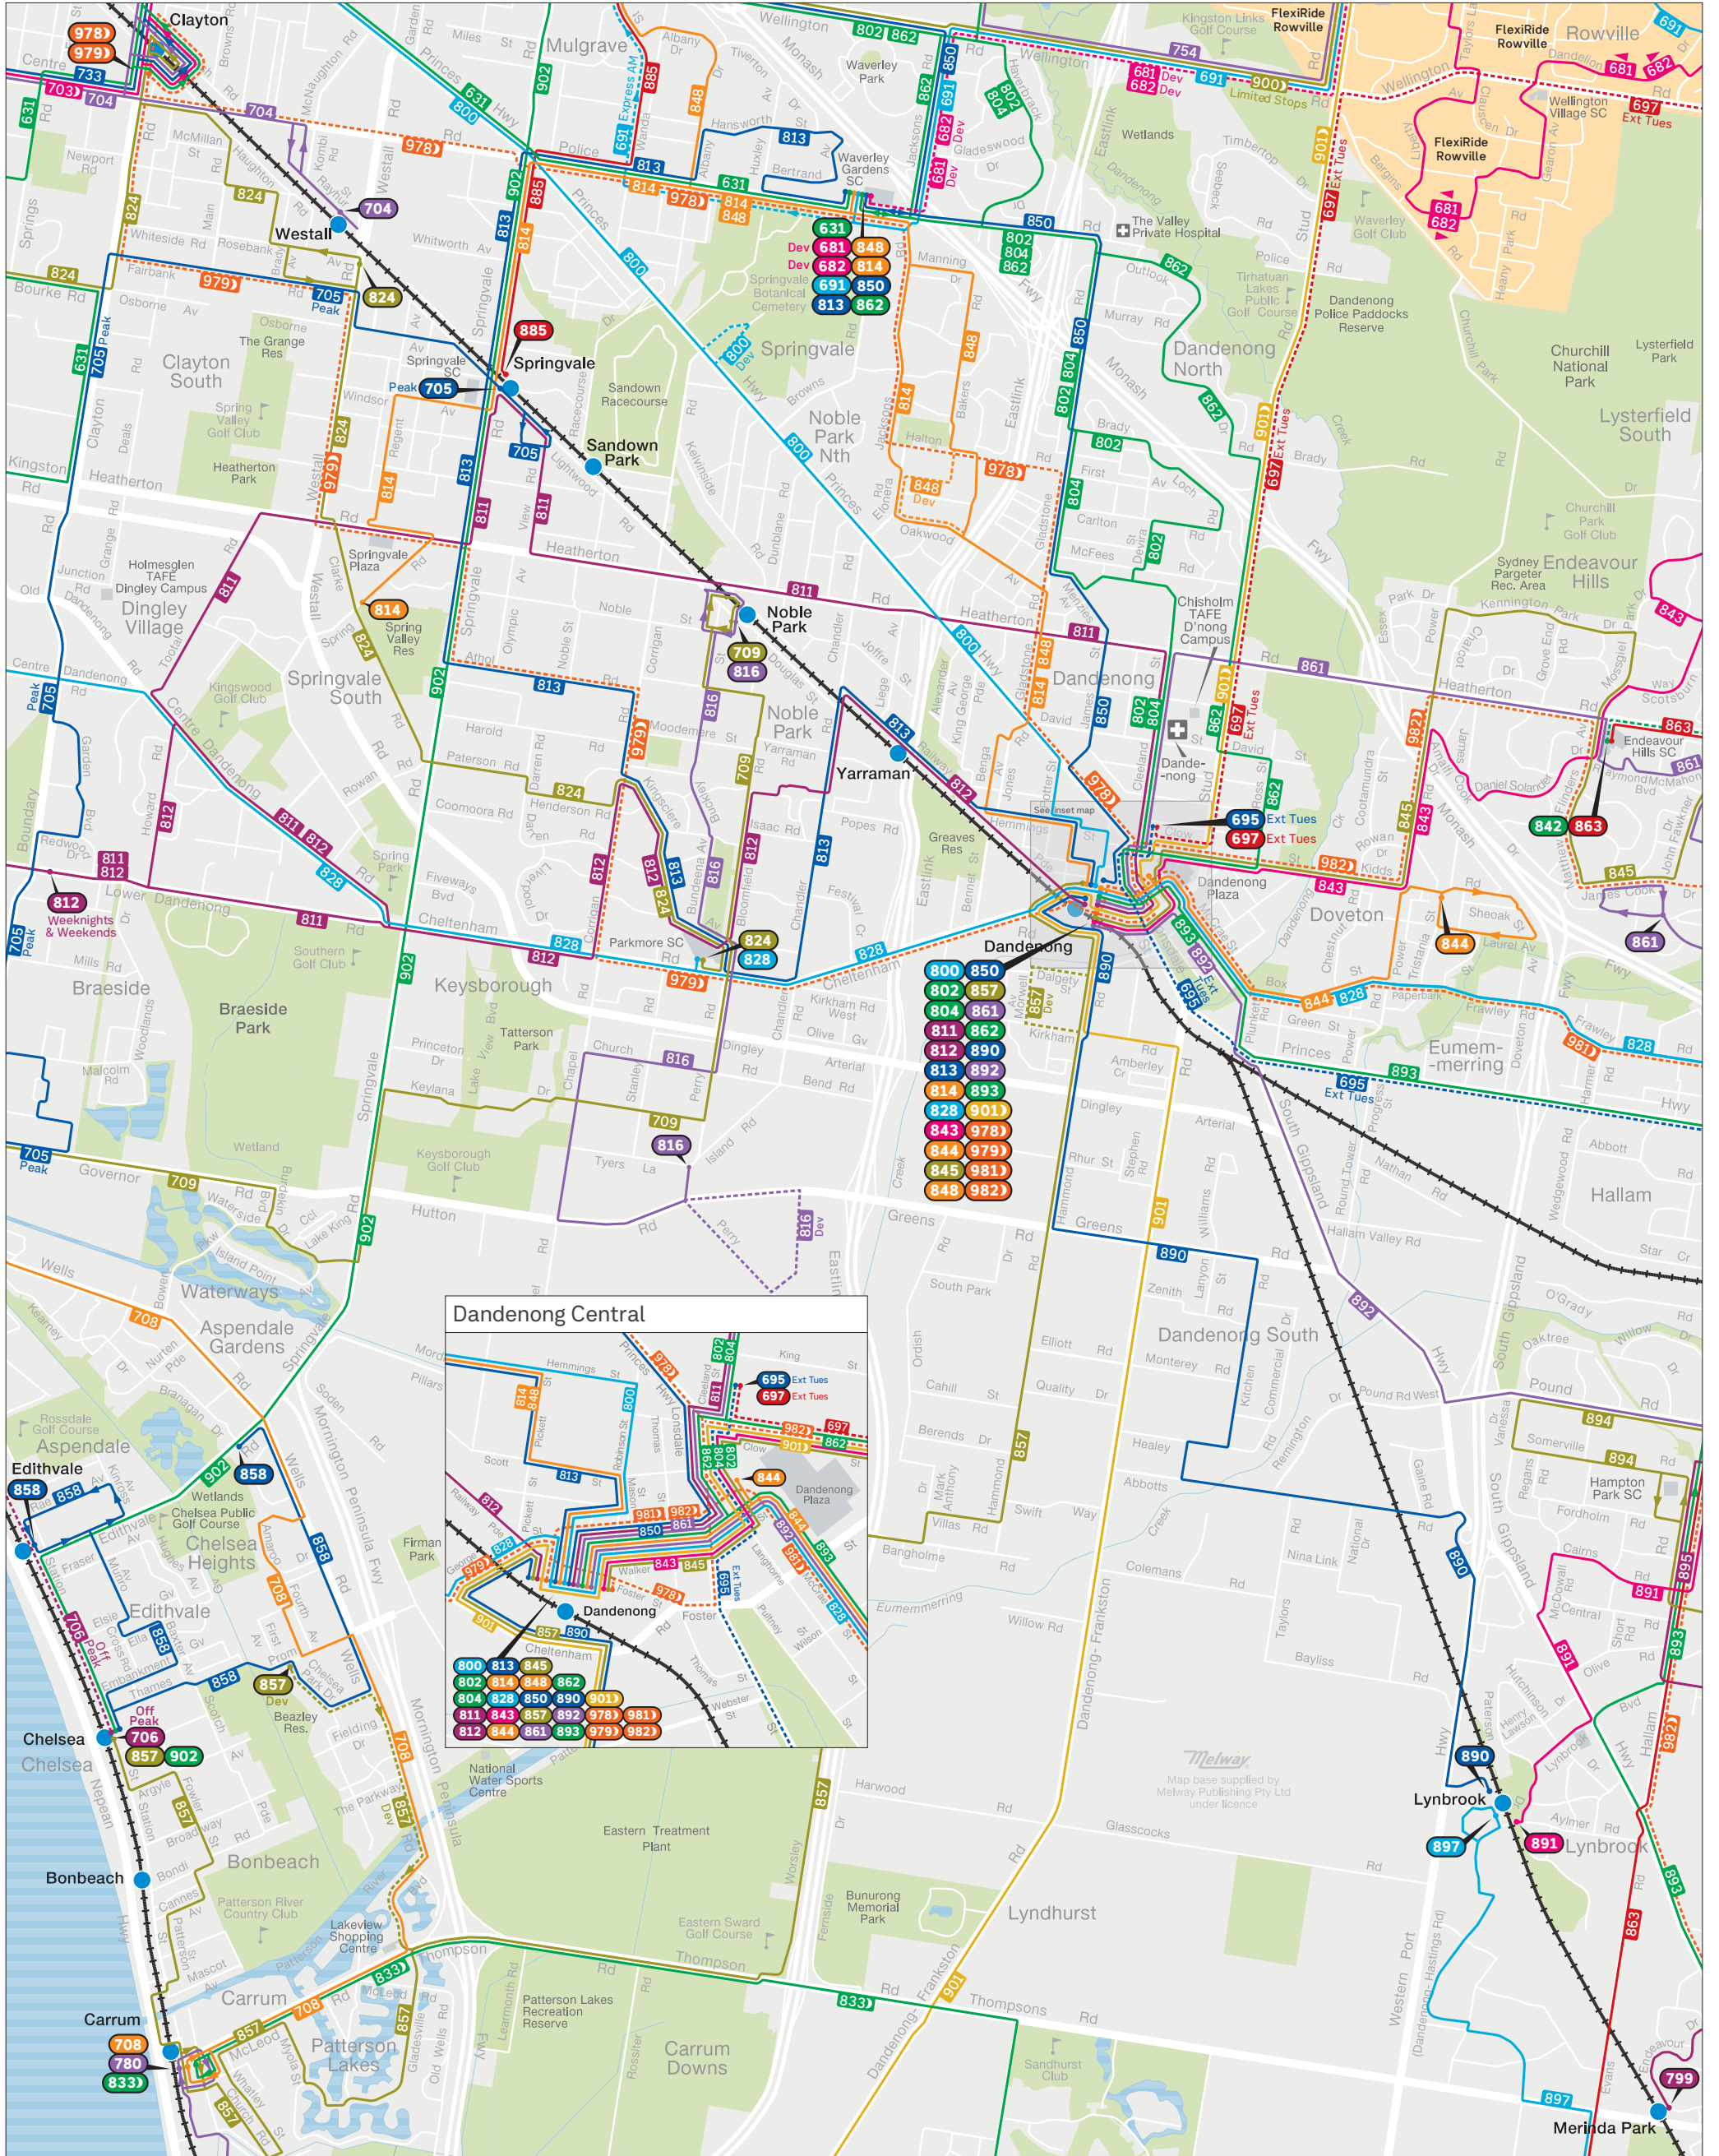

Greater Dandenong bus network

— Train
 — Tram
 — Bus
 — Bus Deviation/Bus Extension
 64 Tram terminus
 600 Bus terminus
 600 Night Bus terminus

MAP NOT TO SCALE
 Effective December 2023

Department of Transport and Planning

For more public transport information visit ptv.vic.gov.au, use the PTV app or call 1800 800 007.