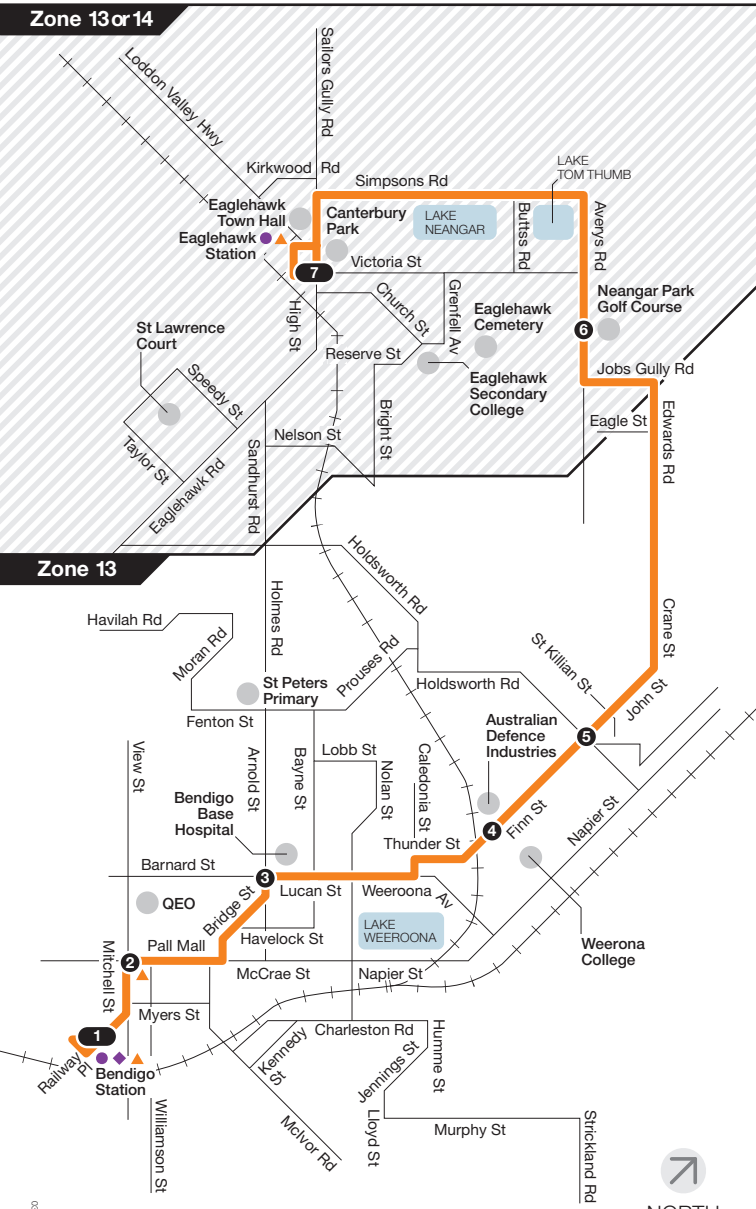

Bendigo to Eaglehawk via Neangar Park

Route 7

via Finn St > Edwards Rd > Simpsons Rd

Zone 13 or 14

03/10/11

Ticketing zones

Single zone
 Zone overlap
 V/Line train station
 V/Line coach stop
 Connecting bus
 Train line
 Terminus
 Timing point

For more information visit ptv.vic.gov.au or call 1800 800 007 (6am – midnight daily)

MAP NOT TO SCALE