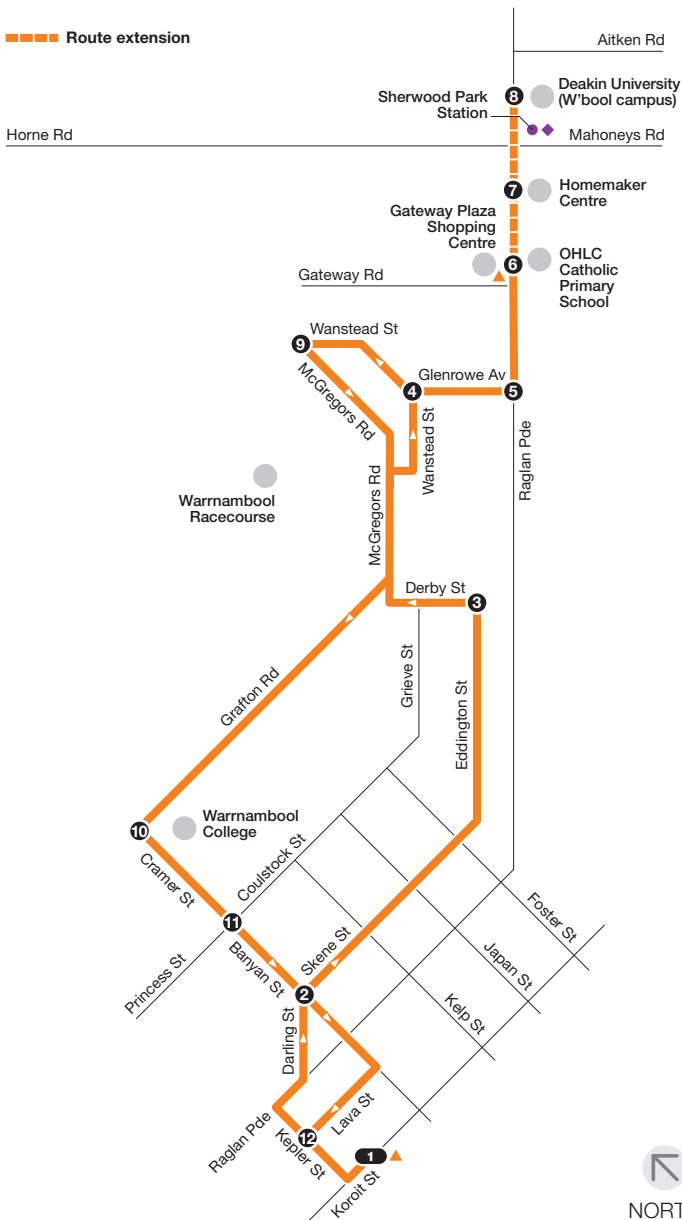

Warrnambool to Gateway Shopping Centre

Route 5

via McGregors Rd

Route extension

V/Line train stop
 V/Line coach stop
 Connecting bus
 Train line
 Terminus
 Major stop

For more information visit ptv.vic.gov.au or call 1800 800 007 (6am – midnight daily)

MAP NOT TO SCALE