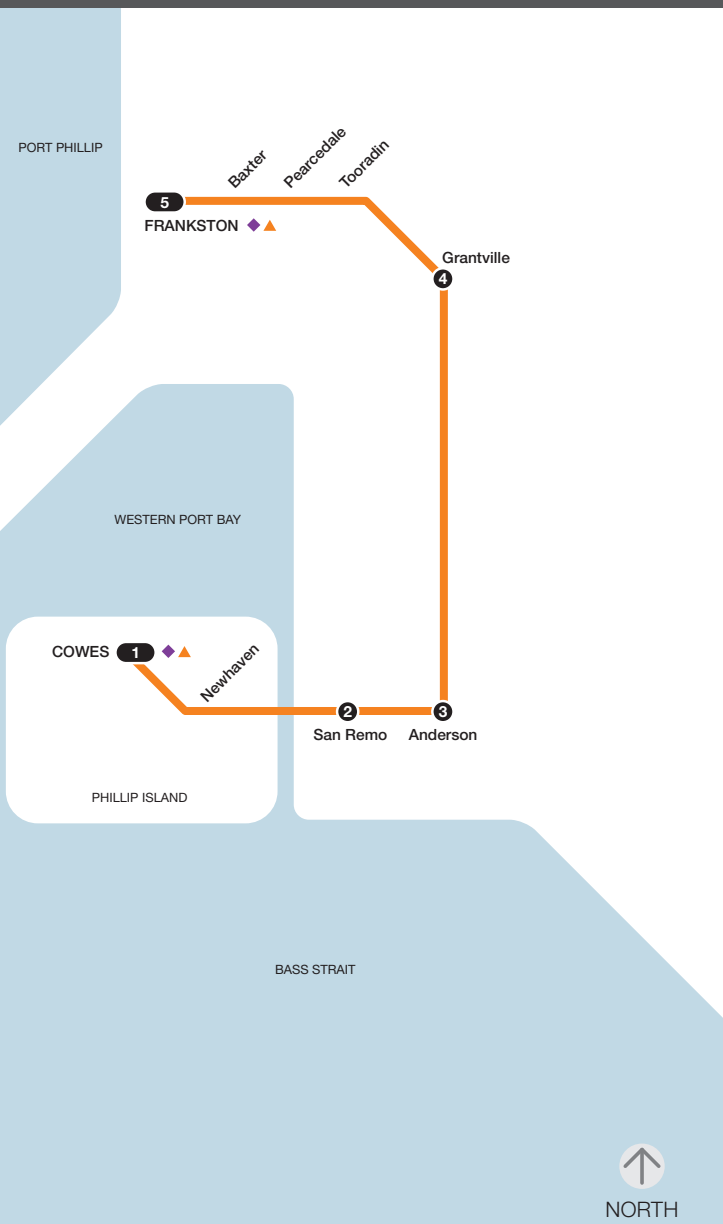

Cowes to Frankston

24/06/11

NORTH

- Bus route
- V/Line train station
- V/Line coach stop
- Connecting bus
- Train line
- Terminus
- Timing point

For more information
 visit ptv.vic.gov.au
 or call 1800 800 007
 (6am – midnight daily)

MAP NOT TO SCALE