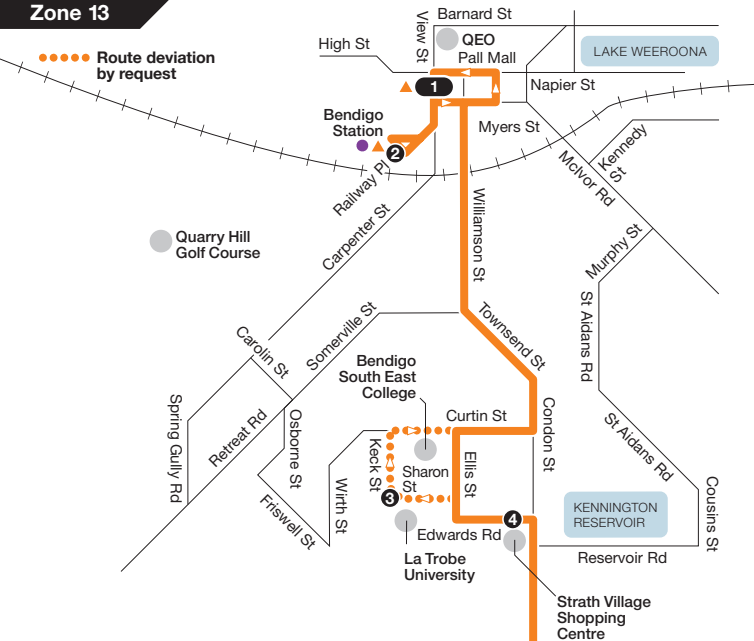

Bendigo to Strathfieldsaye

Route 16

via Ellis St

Zone 13

●●●●● Route deviation by request

Zone 12 or 13

Strathfieldsaye Inset

See Strathfieldsaye Inset

Ticketing zones

Single zone
 Zone overlap
 V/L line train station
 V/L line coach stop
 Connecting bus
 Train line
 Terminus
 Timing point

For more information visit ptv.vic.gov.au or call 1800 800 007 (6am – midnight daily)

MAP NOT TO SCALE