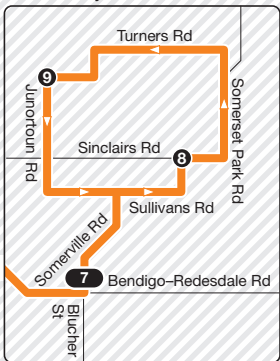

Bendigo to Strathfieldsaye

Route 16

via Ellis St

Zone 13

●●●●● Route deviation by request

Zone 12 or 13

Strathfieldsaye Inset

See Strathfieldsaye Inset

Ticketing zones

Single zone
 Zone overlap
 V/L line train station
 V/L line coach stop
 Connecting bus
 Train line
 Terminus
 Timing point

For more information visit ptv.vic.gov.au or call 1800 800 007 (6am – midnight daily)

MAP NOT TO SCALE