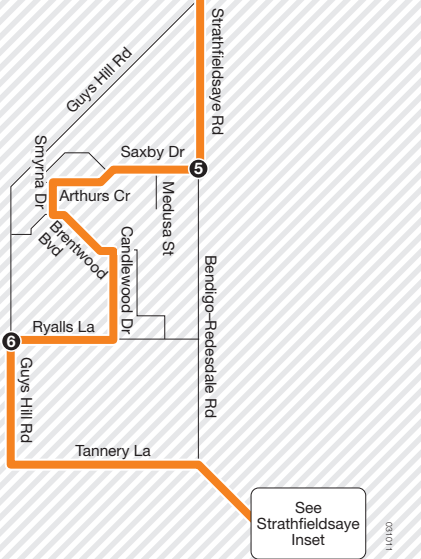

Bendigo to Strathfieldsaye

Route 16

via Ellis St

Zone 13

●●●●● Route deviation by request

Zone 12 or 13

Strathfieldsaye Inset

See Strathfieldsaye Inset

Ticketing zones

Single zone
 Zone overlap
 V/L line train station
 V/L line coach stop
 Connecting bus
 Train line
 Terminus
 Timing point

For more information visit ptv.vic.gov.au or call 1800 800 007 (6am – midnight daily)

MAP NOT TO SCALE