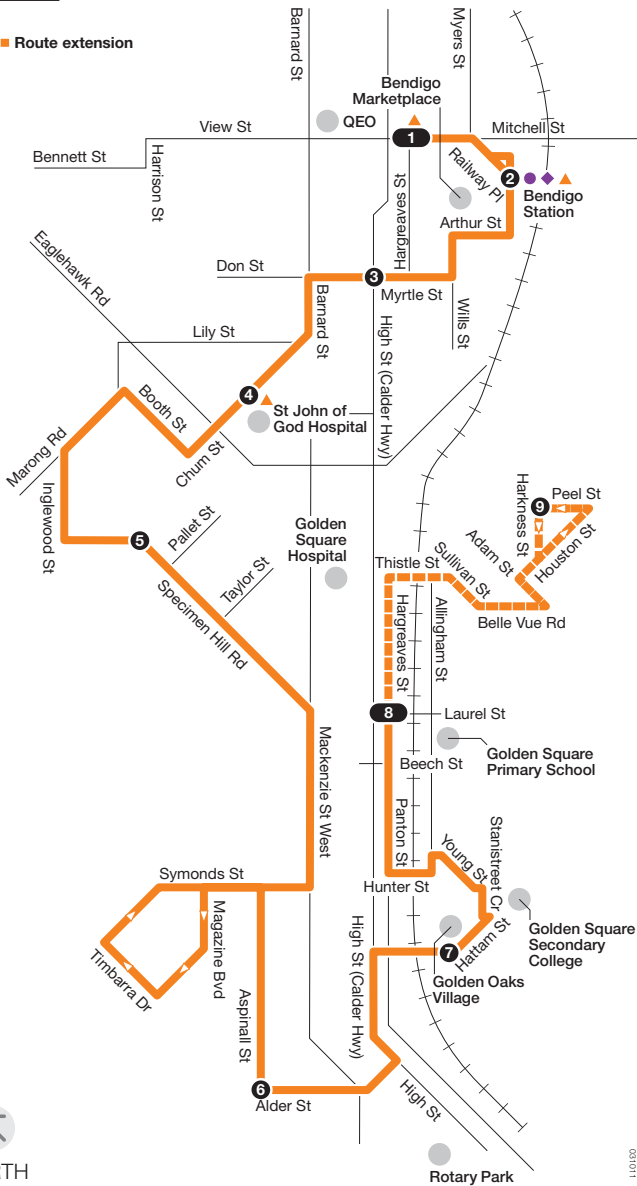

Bendigo to Golden Square

Route 6

via Chum St

Zone 13

Route extension

031011

Ticketing zones

Single zone
 Zone overlap
 V/L line train station
 V/L line coach stop
 Connecting bus
 Train line
 Terminus
 Timing point

For more information visit ptv.vic.gov.au or call 1800 800 007 (6am – midnight daily)

MAP NOT TO SCALE