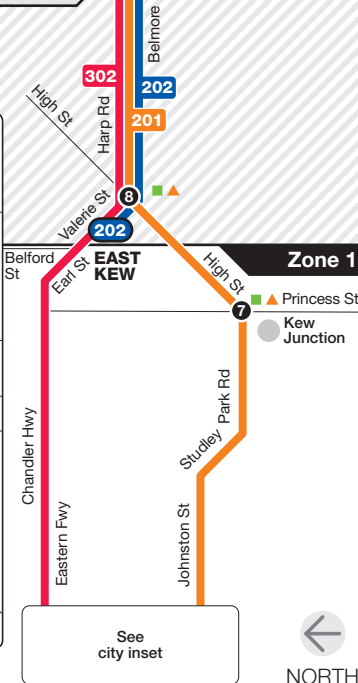

City to Doncaster Shoppingtown

Route 201 City – Doncaster Shoppingtown via Belmore Rd

Route 202 East Kew – Box Hill via Belmore Rd

Route 302 City – Box Hill via Belmore Rd > Freeway

Zone 2

Zone 1 or 2

City inset