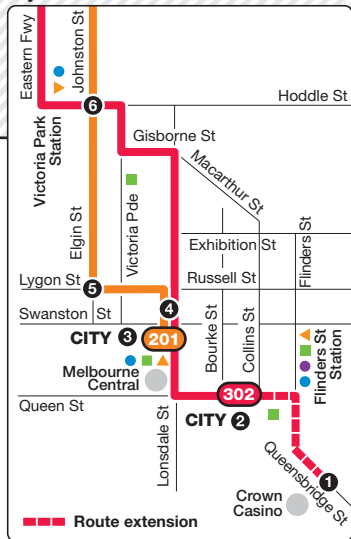

City to Doncaster Shoppingtown

Route 201 City – Doncaster Shoppingtown via Belmore Rd

Route 202 East Kew – Box Hill via Belmore Rd

Route 302 City – Box Hill via Belmore Rd > Freeway

Zone 2

Zone 1 or 2

City inset