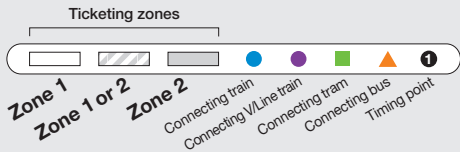

For more information visit ptv.vic.gov.au or call 1800 800 007 (6am – midnight daily)

MAP NOT TO SCALE