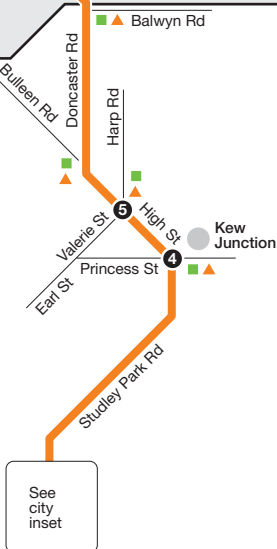

# City to Donvale

Route 207 via Kew Junction > Doncaster Park + Ride

Zone 2

City inset

Zone 1

See city inset

NORTH

Ticketing zones