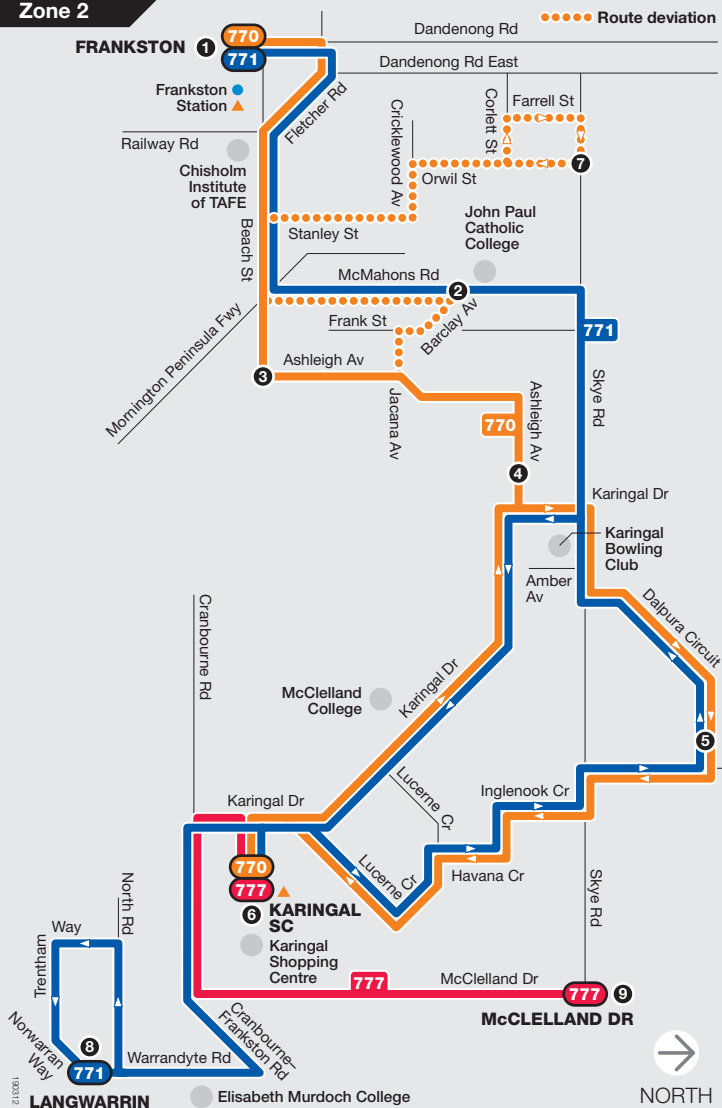

Frankston to Karingal SC/Langwarrin

Route 770 Frankston – Karingal SC via Ashleigh Av

Route 771 Frankston – Langwarrin via Karingal SC

Route 777 Karingal SC – McClelland Dr

Zone 2

Ticketing zone

For more information visit ptv.vic.gov.au or call 1800 800 007 (6am – midnight daily)

MAP NOT TO SCALE