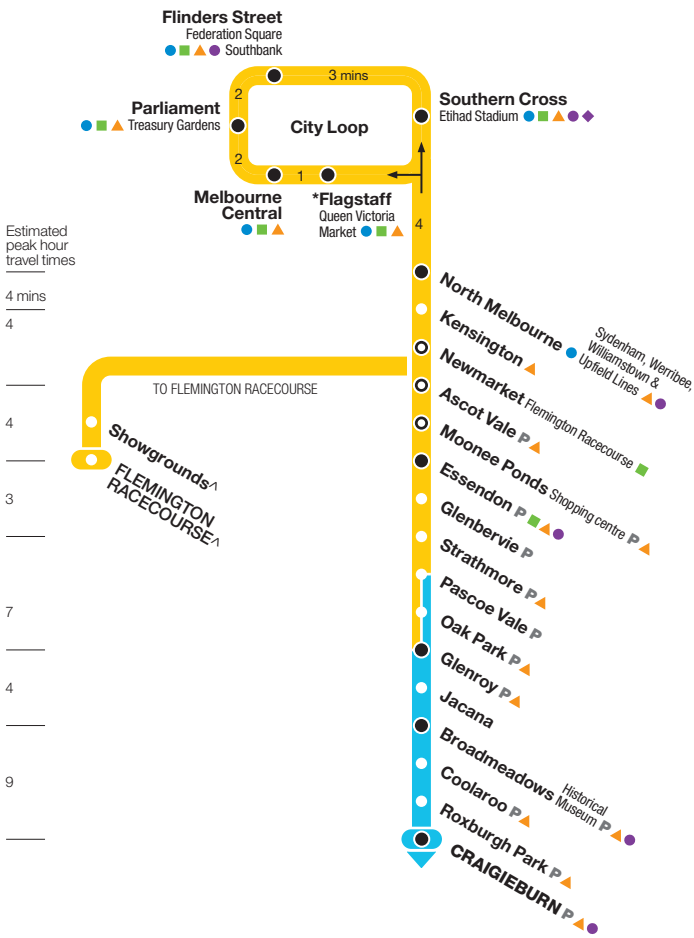

Craigieburn Line

[^]Trains to Showgrounds and Flemington Racecourse operate only during special events.

Effective April 2012

01/03/12

Premium Station
Customer service centre is staffed from first train to last, seven days a week.

Host Station
Customer service staff at station during morning peak.

*Flagstaff Station closed on weekends and public holidays.

Check your timetable for City Loop travel information.

For more information visit ptv.vic.gov.au or call 1800 800 007 (6am – midnight daily)