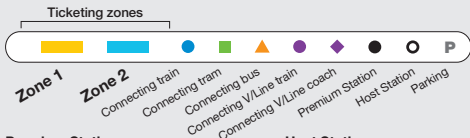

Craigieburn Line

[^]Trains to Showgrounds and Flemington Racecourse operate only during special events.

Effective April 2012

01/03/12

Premium Station
Customer service centre is staffed from first train to last, seven days a week.

Host Station
Customer service staff at station during morning peak.

*Flagstaff Station closed on weekends and public holidays.

Check your timetable for City Loop travel information.

For more information visit ptv.vic.gov.au or call 1800 800 007 (6am – midnight daily)