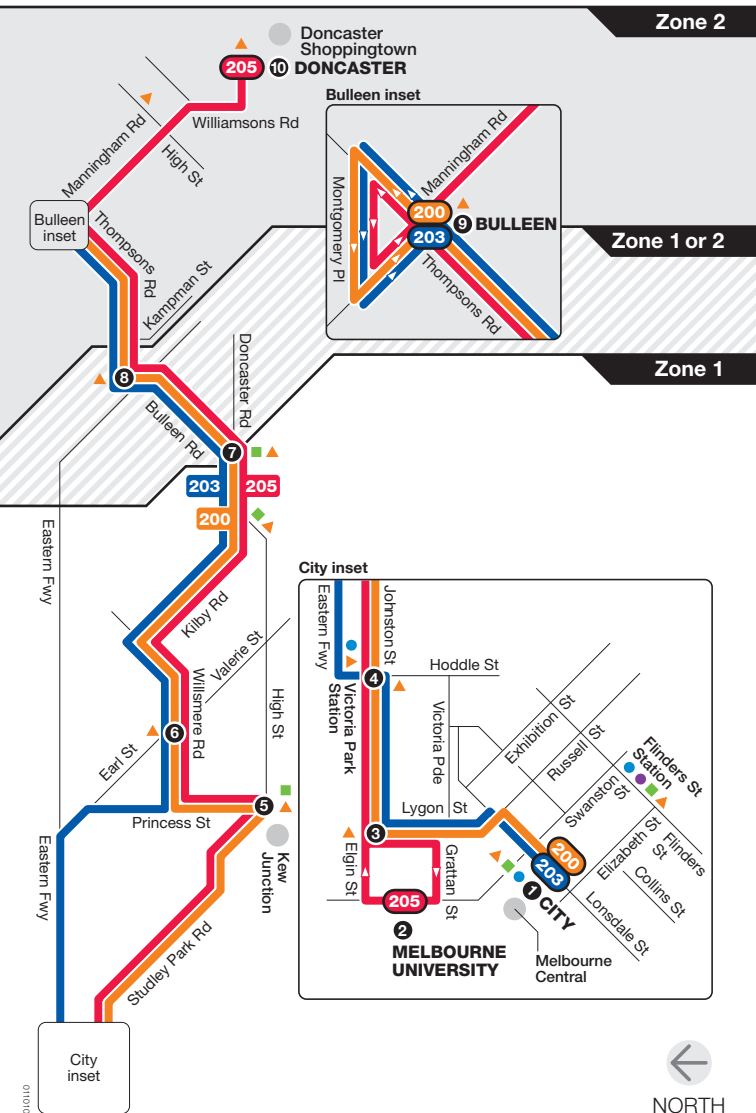

# Bulleen/Doncaster Shoppingtown

Route 200	City – Bulleen via Kew Junction
Route 203	City – Bulleen via Eastern Fwy
Route 205	Melb University – Doncaster Shoppingtown

NORTH

For more information visit [ptv.vic.gov.au](http://ptv.vic.gov.au) or call 1800 800 007 (6am – midnight daily)

MAP NOT TO SCALE