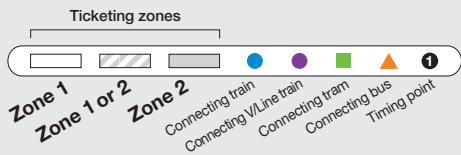

# Bulleen/Doncaster Shoppingtown

Route 200	City – Bulleen via Kew Junction
Route 203	City – Bulleen via Eastern Fwy
Route 205	Melb University – Doncaster Shoppingtown

NORTH

For more information visit [ptv.vic.gov.au](http://ptv.vic.gov.au) or call 1800 800 007 (6am – midnight daily)

MAP NOT TO SCALE