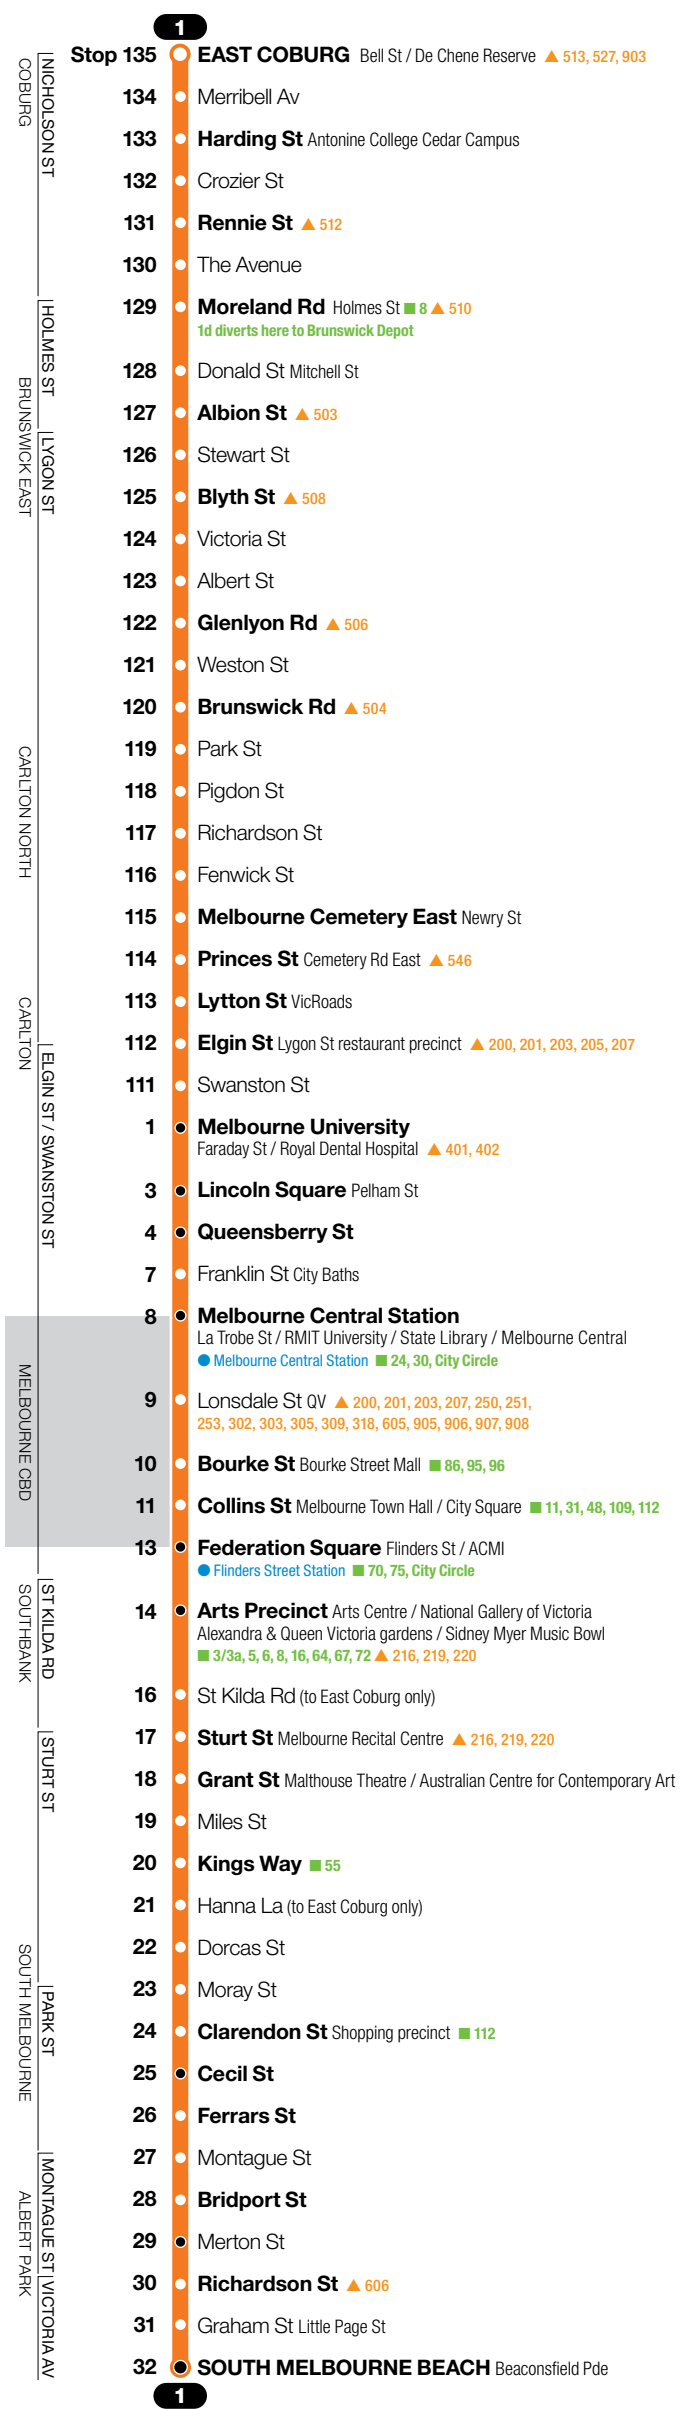

East Coburg – South Melbourne Beach

via Brunswick > Carlton > City > South Melbourne

1

Zone 1

270312

Ticketing zone

October 2011

Major stops in **bold**. Not all travelled streets / suburbs shown. Not to scale.