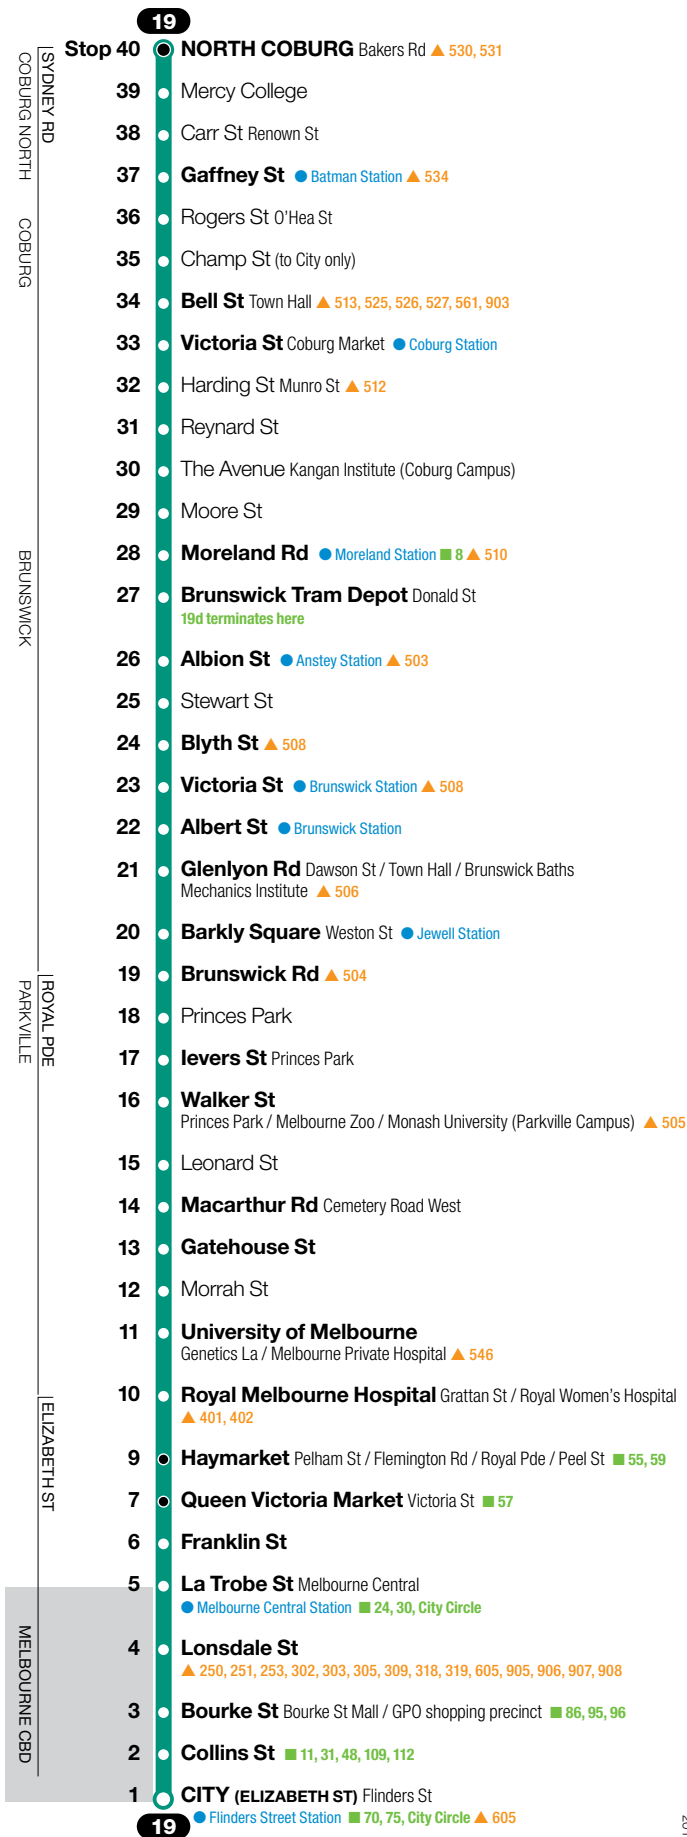

# North Coburg – City (Elizabeth Street)

via Coburg > Brunswick > Parkville

19

Zone 1

201011

Ticketing zone

October 2011

Major stops in **bold**. Not all travelled streets / suburbs shown. Not to scale.