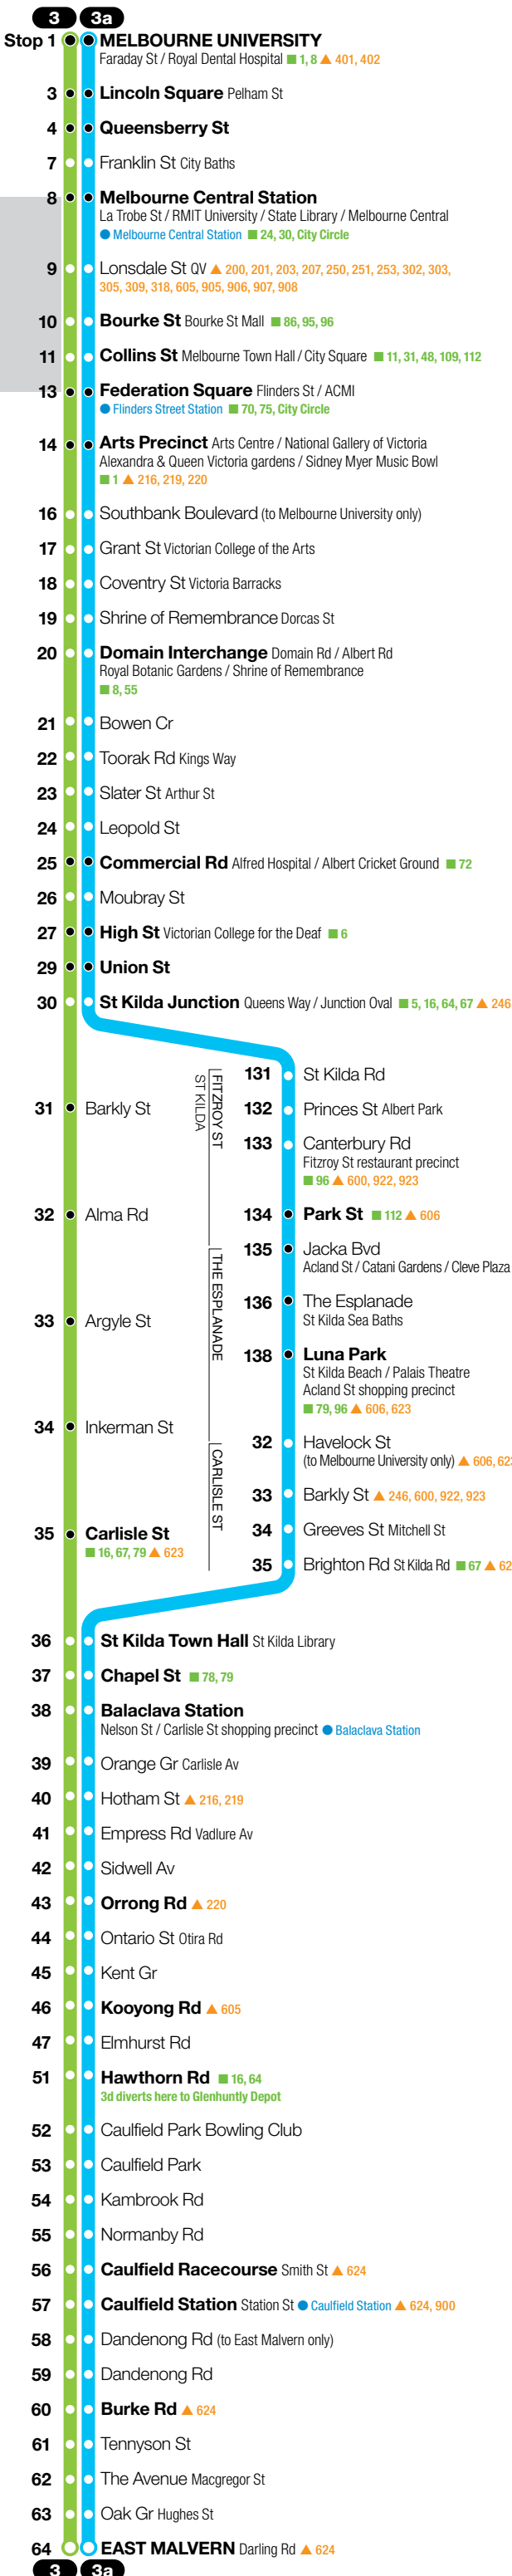

Melbourne University – East Malvern via City > St Kilda Rd > Caulfield

3

Melbourne University – East Malvern (via St Kilda)

3a

Zone 1

Ticketing zone

October 2011

Major stops in **bold**. Not all travelled streets / suburbs shown. Not to scale.