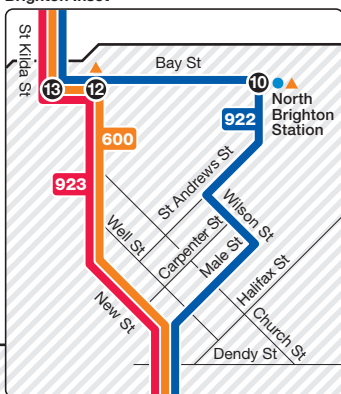

Southland SC to St Kilda

Route 600 via Beaumaris > Sandringham > Brighton

Route 922 via Beaumaris > Sandringham > Brighton

Route 923 via Beaumaris > Sandringham > Brighton

Zone 1

Brighton Inset

Zone 1 or 2

Zone 2

Ticketing zones

For more information visit ptv.vic.gov.au or call 1800 800 007 (6am – midnight daily)

MAP NOT TO SCALE