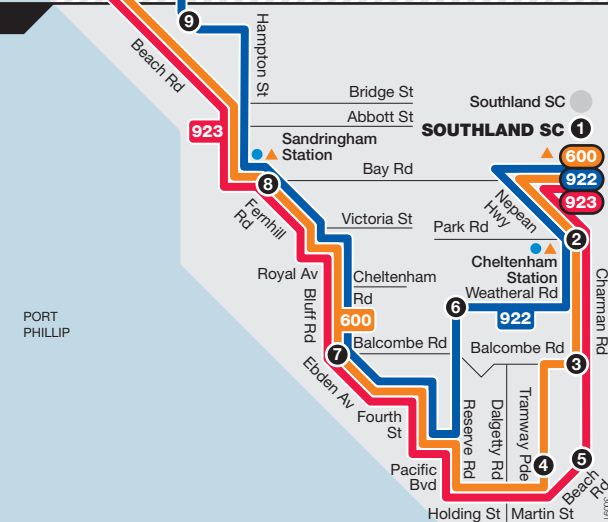

Southland SC to St Kilda

Route 600 via Beaumaris > Sandringham > Brighton

Route 922 via Beaumaris > Sandringham > Brighton

Route 923 via Beaumaris > Sandringham > Brighton

Zone 1

Brighton Inset

Zone 1 or 2

Zone 2

Ticketing zones

For more information visit ptv.vic.gov.au or call 1800 800 007 (6am – midnight daily)

MAP NOT TO SCALE