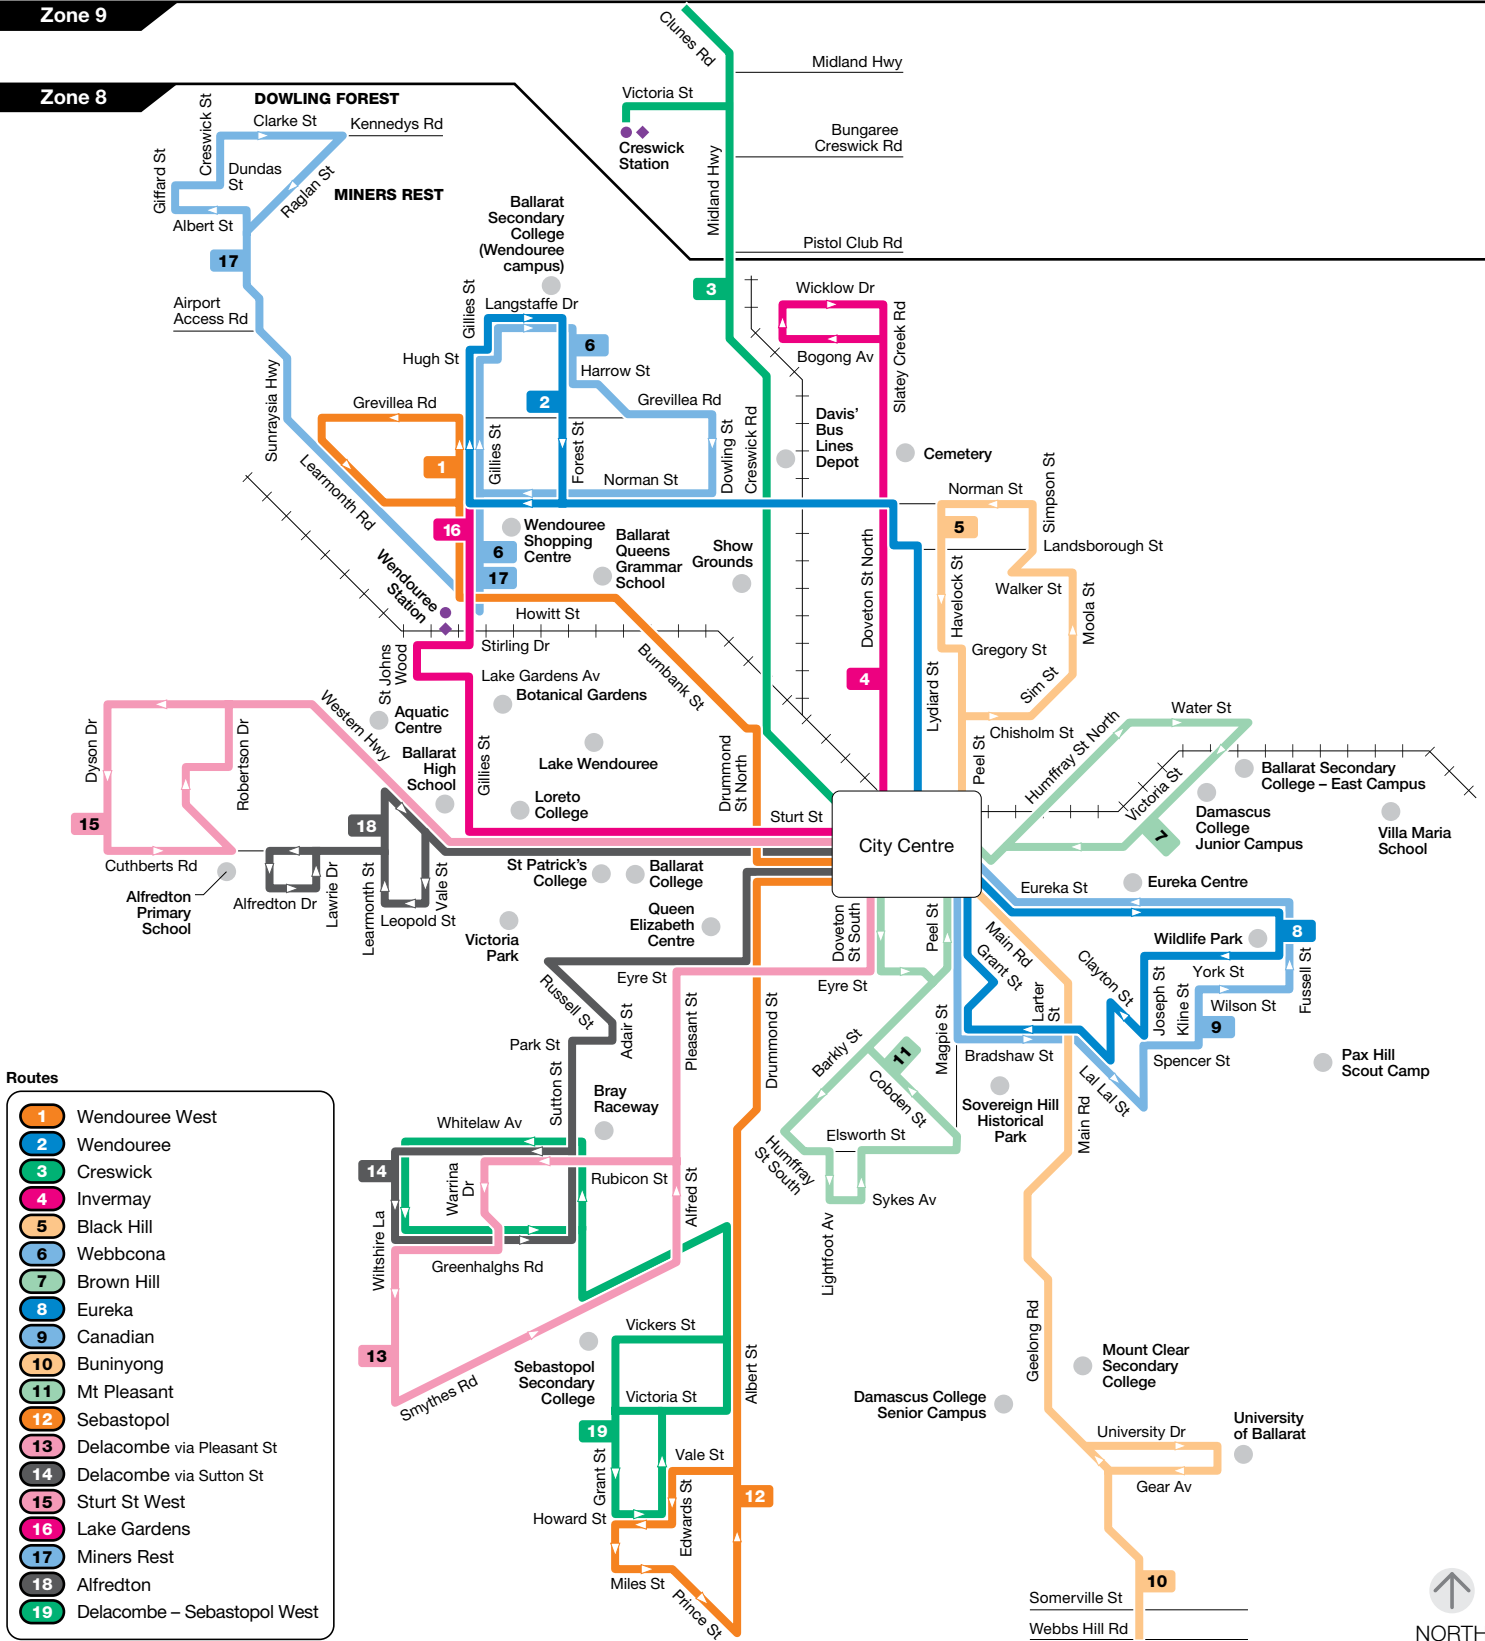

Zone 9

Zone 8

- Routes**
- 1 Wendouree West
  - 2 Wendouree
  - 3 Creswick
  - 4 Invermay
  - 5 Black Hill
  - 6 Webbcona
  - 7 Brown Hill
  - 8 Eureka
  - 9 Canadian
  - 10 Buninyong
  - 11 Mt Pleasant
  - 12 Sebastopol
  - 13 Delacombe via Pleasant St
  - 14 Delacombe via Sutton St
  - 15 Sturt St West
  - 16 Lake Gardens
  - 17 Miners Rest
  - 18 Alfredton
  - 19 Delacombe – Sebastopol West

Ticketing zones

Information      

Single zone  
Zone overlap  
V/Line train station  
V/Line coach stop  
Connecting bus  
Train line

For information about bus routes and timetables call  
**136 196 / (TTY) 9619 2727**  
or visit [viclink.com.au](http://viclink.com.au)

MAP NOT TO SCALE  
Effective April 2011