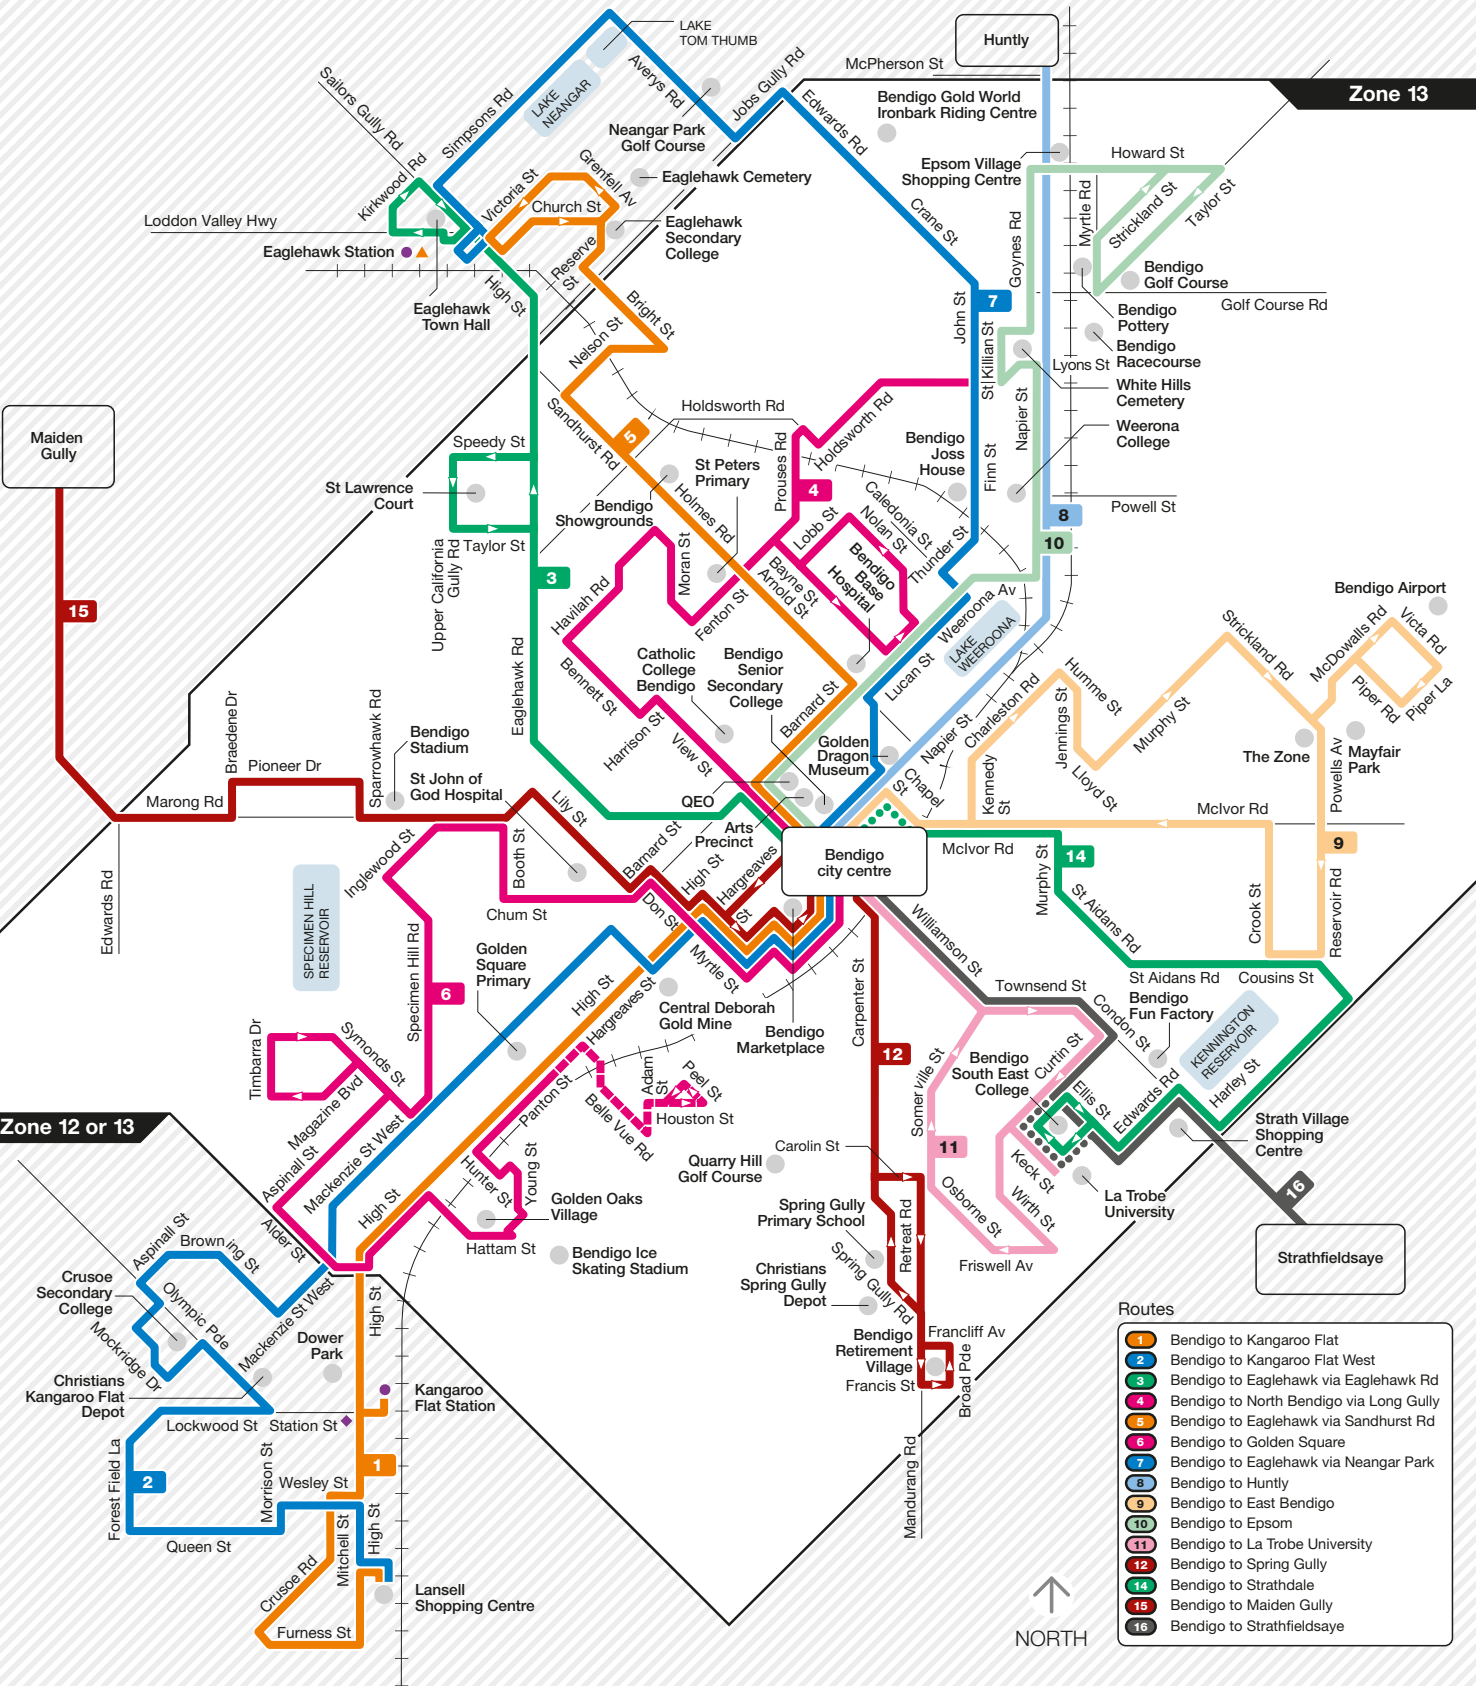

Zone 13 or 14

**Routes**

1	Bendigo to Kangaroo Flat
2	Bendigo to Kangaroo Flat West
3	Bendigo to Eaglehawk via Eaglehawk Rd
4	Bendigo to North Bendigo via Long Gully
5	Bendigo to Eaglehawk via Sandhurst Rd
6	Bendigo to Golden Square
7	Bendigo to Eaglehawk via Neangar Park
8	Bendigo to Huntly
9	Bendigo to East Bendigo
10	Bendigo to Epsom
11	Bendigo to La Trobe University
12	Bendigo to Spring Gully
14	Bendigo to Strathdale
15	Bendigo to Maiden Gully
16	Bendigo to Strathfieldsaye