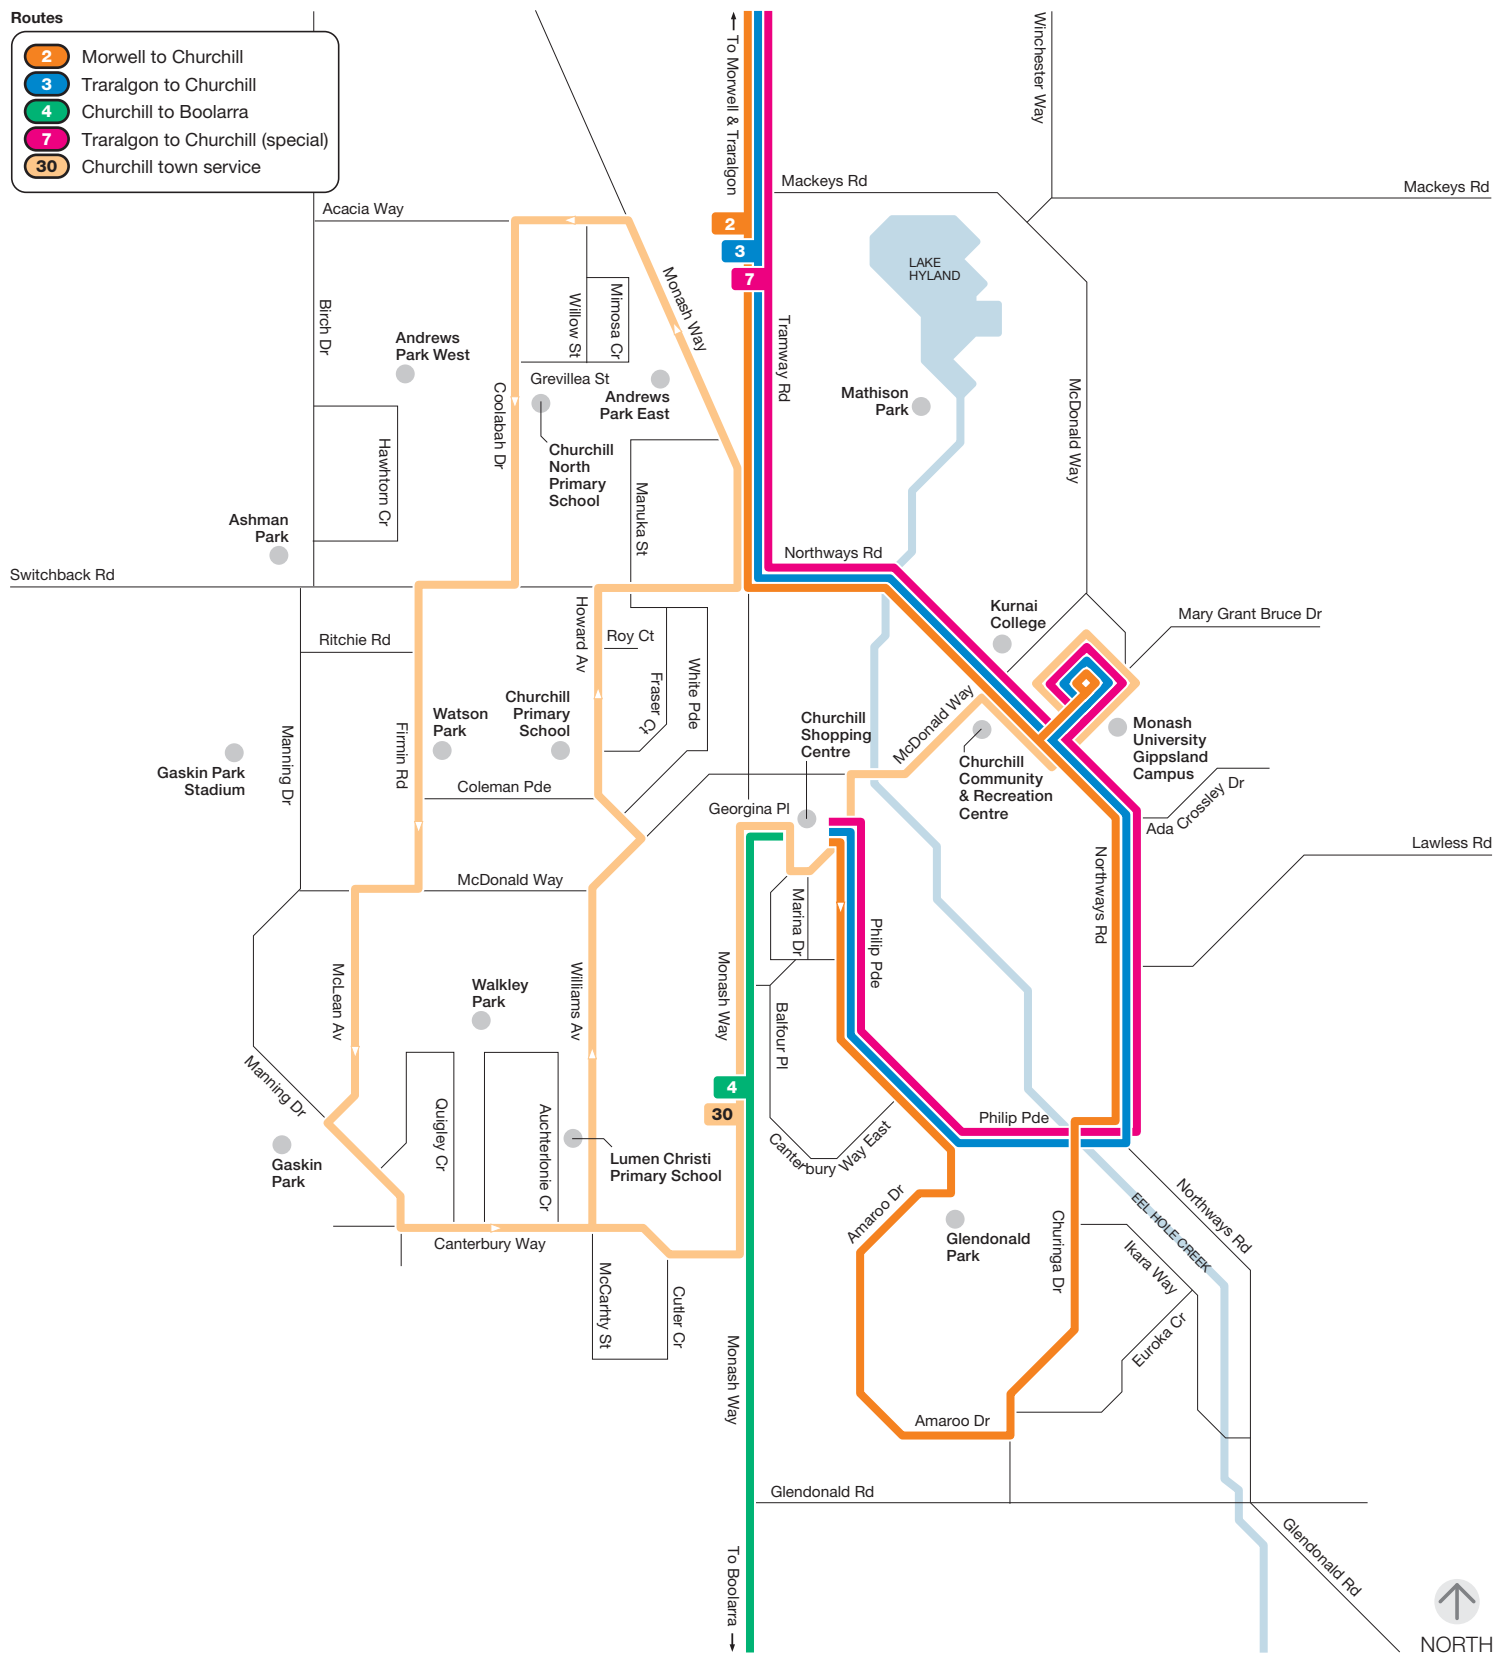

Zone 11

- Routes**
- 2 Morwell to Churchill
 - 3 Traralgon to Churchill
 - 4 Churchill to Boolarra
 - 7 Traralgon to Churchill (special)
 - 30 Churchill town service

Information

For public transport information call
136 196 / (TTY) 9619 2727
 or visit viclink.com.au

MAP NOT TO SCALE
 Effective January 2012