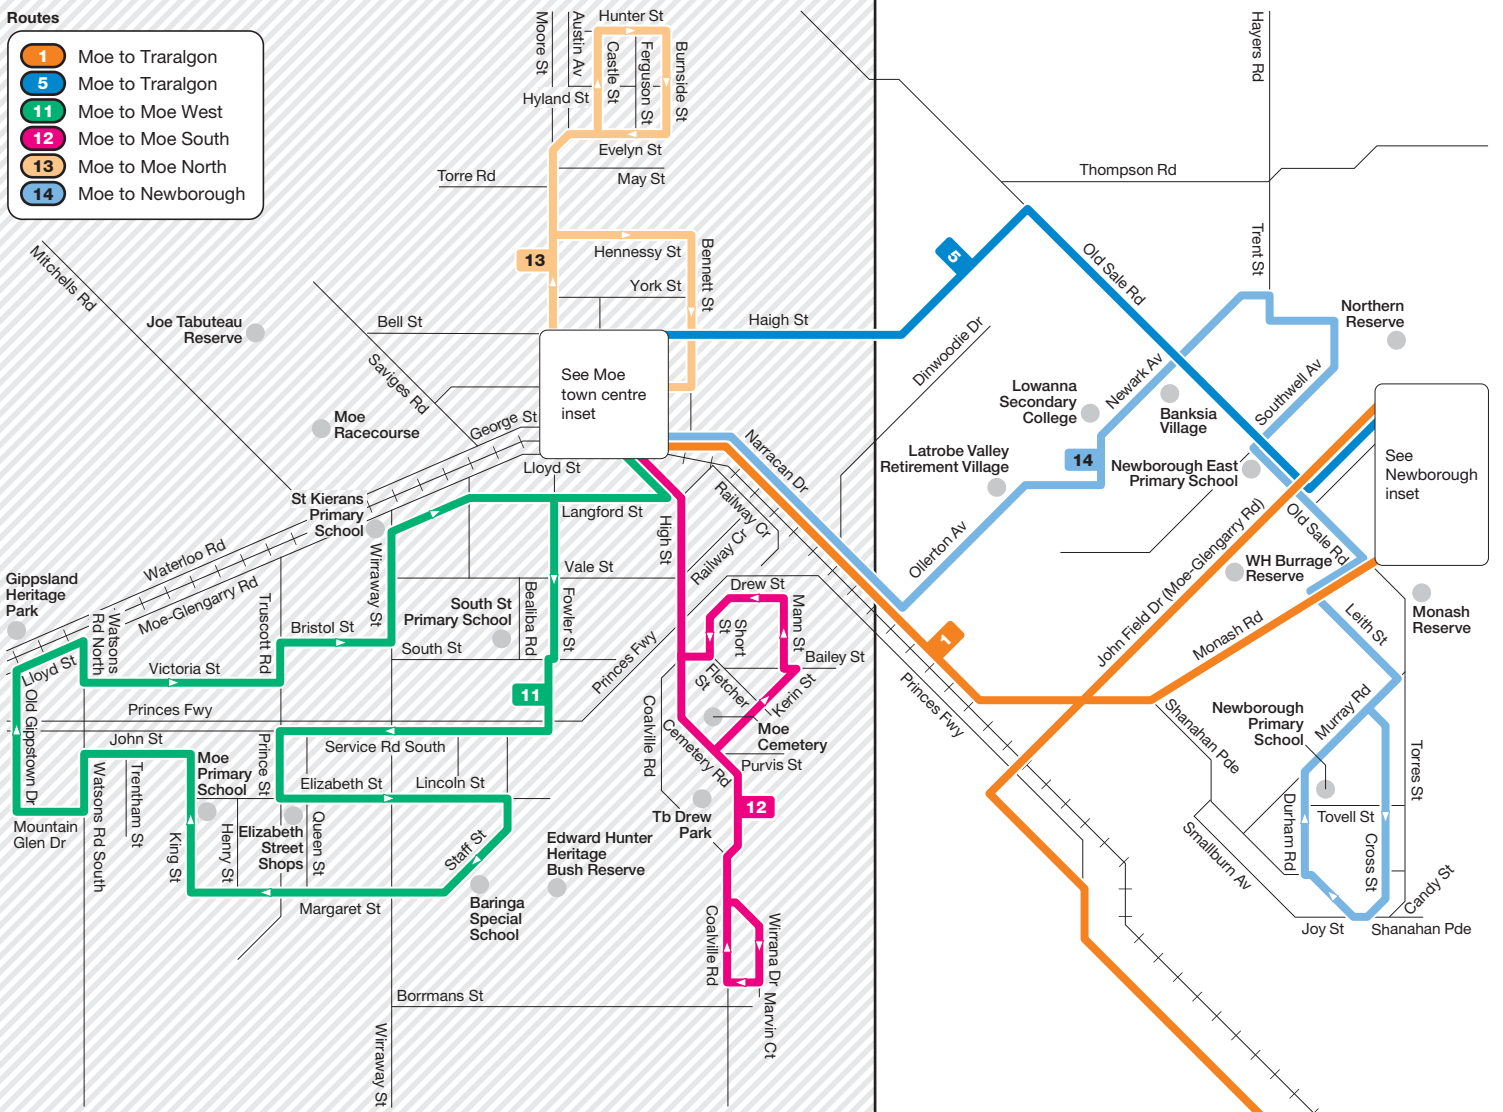

Zone 9 or 10

Zone 10

- Routes**
- 1 Moe to Traralgon
  - 5 Moe to Traralgon
  - 11 Moe to Moe West
  - 12 Moe to Moe South
  - 13 Moe to Moe North
  - 14 Moe to Newborough

Moe town centre inset

Newborough inset

Information

Ticketing zones

- Single zone
- Zone overlap
- V/Line train station
- V/Line coach stop
- Connecting bus
- Train line

For public transport information call 136 196 / (TTY) 9619 2727 or visit viclink.com.au

MAP NOT TO SCALE  
Effective January 2012