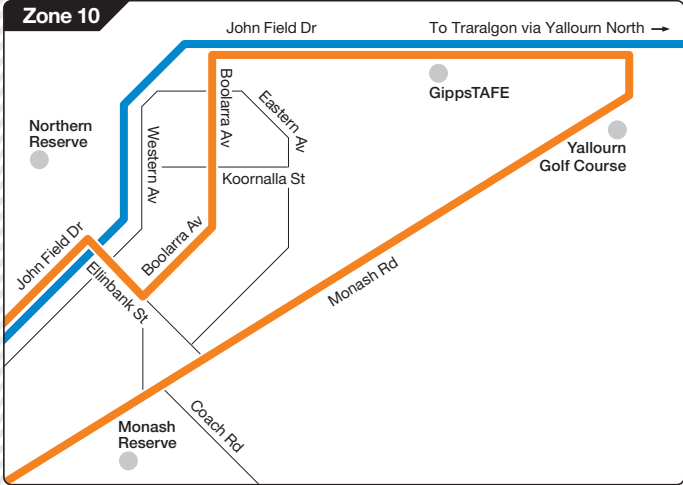

Zone 9 or 10

Zone 10

- Routes**
- 1 Moe to Traralgon
  - 5 Moe to Traralgon
  - 11 Moe to Moe West
  - 12 Moe to Moe South
  - 13 Moe to Moe North
  - 14 Moe to Newborough

Moe town centre inset

Newborough inset

Information

Ticketing zones

- Single zone
- Zone overlap
- V/Line train station
- V/Line coach stop
- Connecting bus
- Train line

For public transport information call 136 196 / (TTY) 9619 2727 or visit viclink.com.au