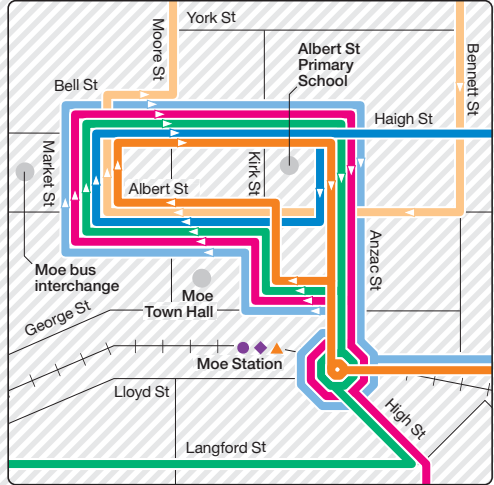

Zone 9 or 10

Zone 10

- Routes**
- 1 Moe to Traralgon
  - 5 Moe to Traralgon
  - 11 Moe to Moe West
  - 12 Moe to Moe South
  - 13 Moe to Moe North
  - 14 Moe to Newborough

Moe town centre inset

Newborough inset

Information

Ticketing zones

- Single zone
- Zone overlap
- V/Line train station
- V/Line coach stop
- Connecting bus
- Train line

For public transport information call 136 196 / (TTY) 9619 2727 or visit viclink.com.au