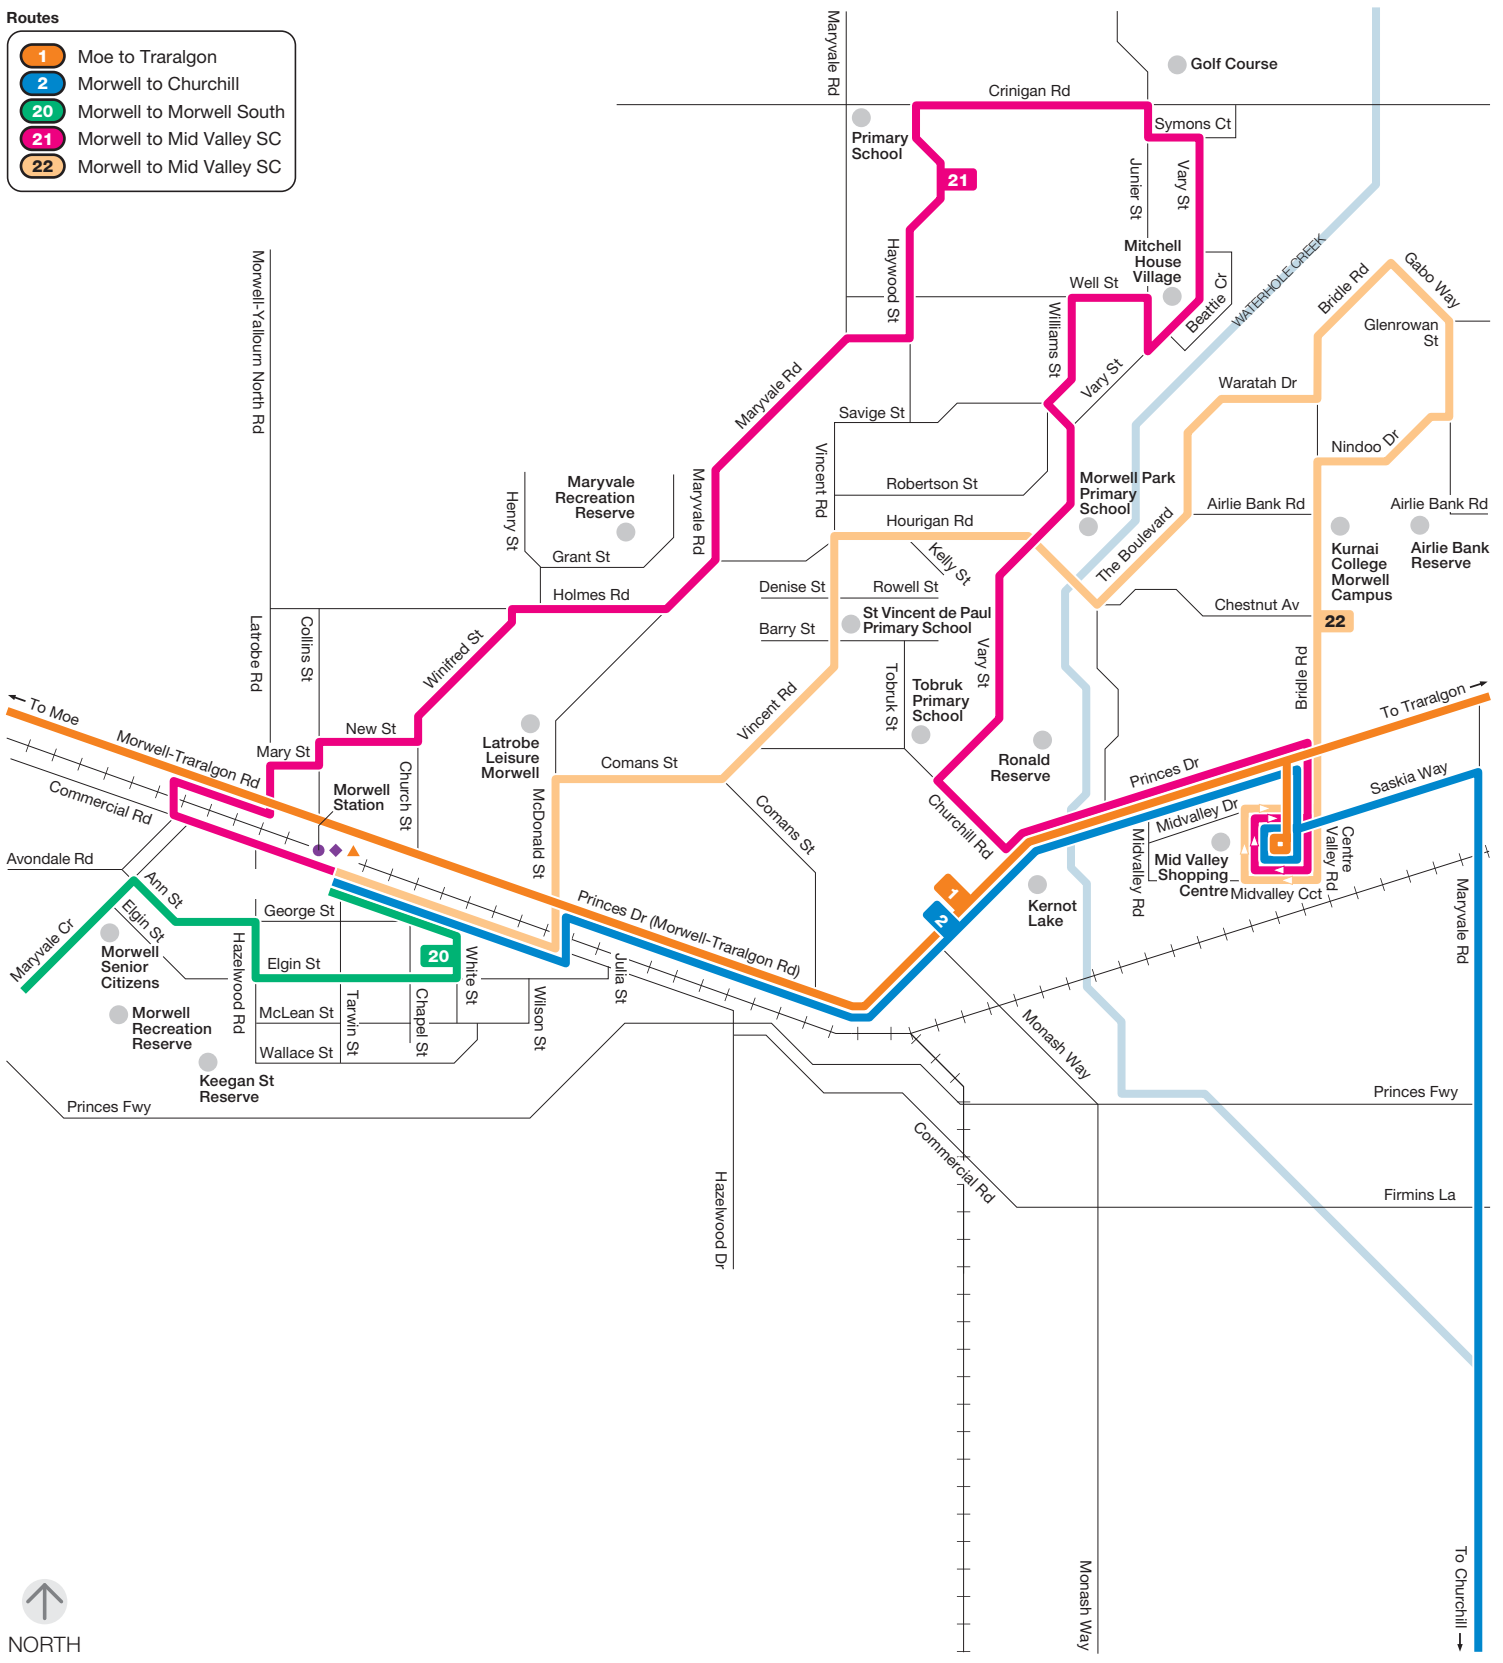

Zone 11

- Routes**
- 1 Moe to Traralgon
 - 2 Morwell to Churchill
 - 20 Morwell to Morwell South
 - 21 Morwell to Mid Valley SC
 - 22 Morwell to Mid Valley SC

Information

For public transport information call
136 196 / (TTY) 9619 2727
 or visit viclink.com.au

MAP NOT TO SCALE
 Effective January 2012