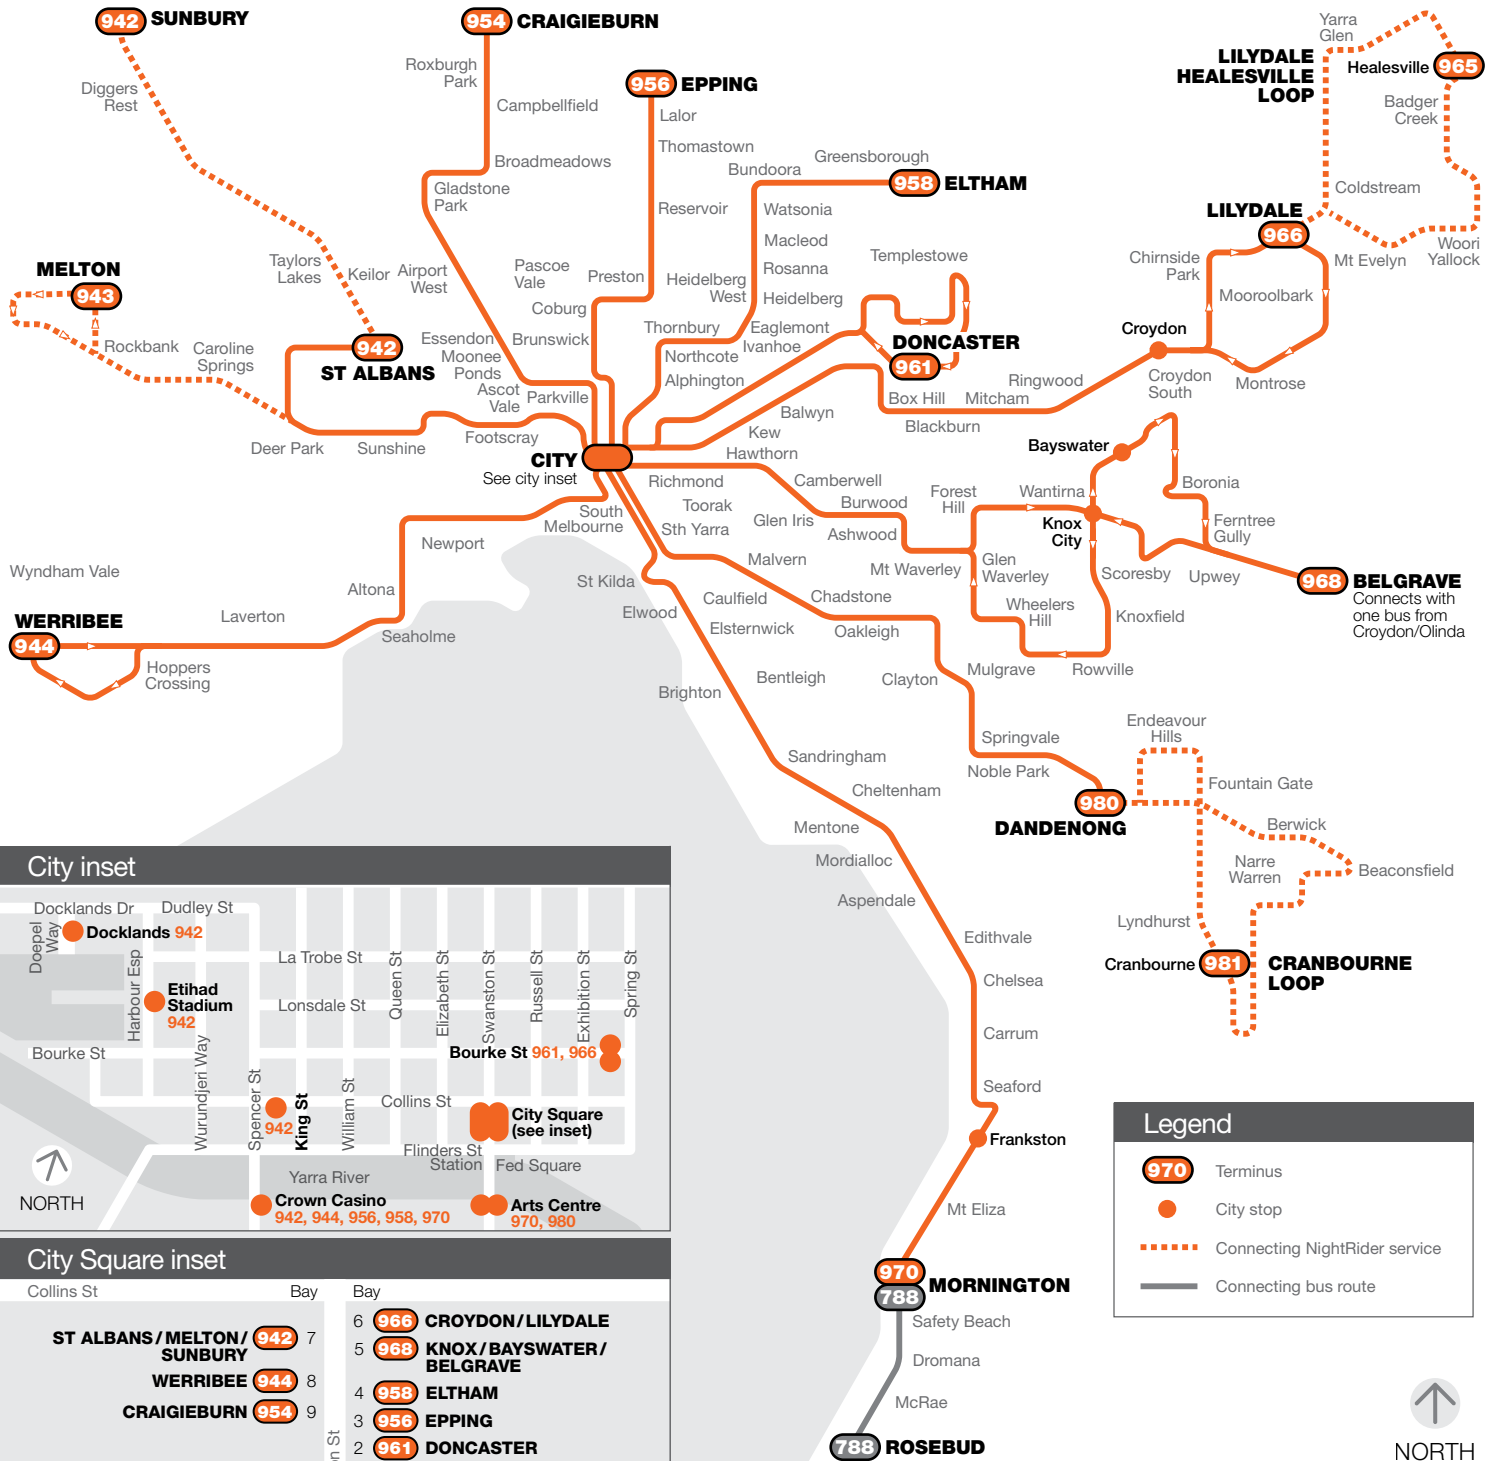

NightRider network

MAP NOT TO SCALE
Effective August 2011

For train, tram and bus information call 131 638 / (TTY) 9619 2727 (6am – midnight daily)
or visit metlinkmelbourne.com.au