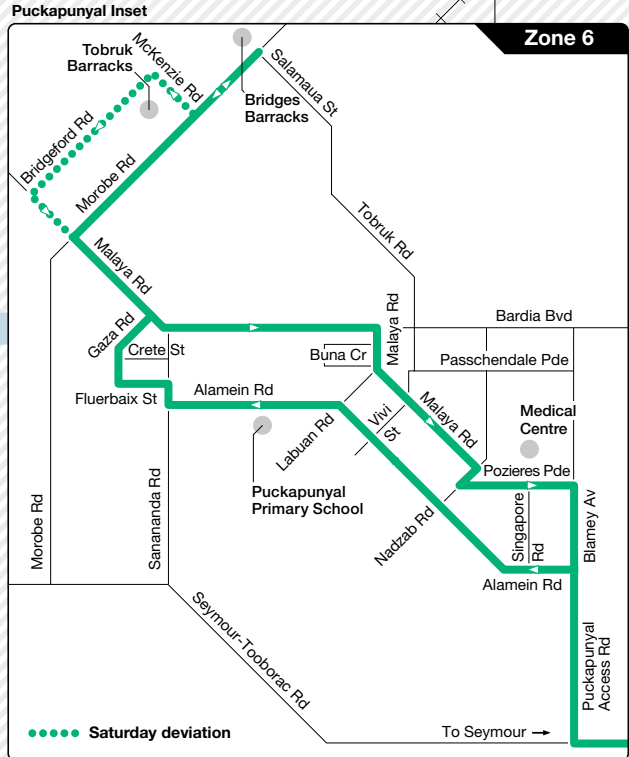

Zone 6 or 7

- Routes**
- 1 Seymour East
  - 2 Seymour North
  - 3 Puckapunyal
  - 4 Seymour Station (AM peak)
  - 5 Seymour North/East (PM peak)

Information

For public transport information call  
**136 196 / (TTY) 9619 2727**  
 or visit [viclink.com.au](http://viclink.com.au)

MAP NOT TO SCALE  
 Effective April 2010