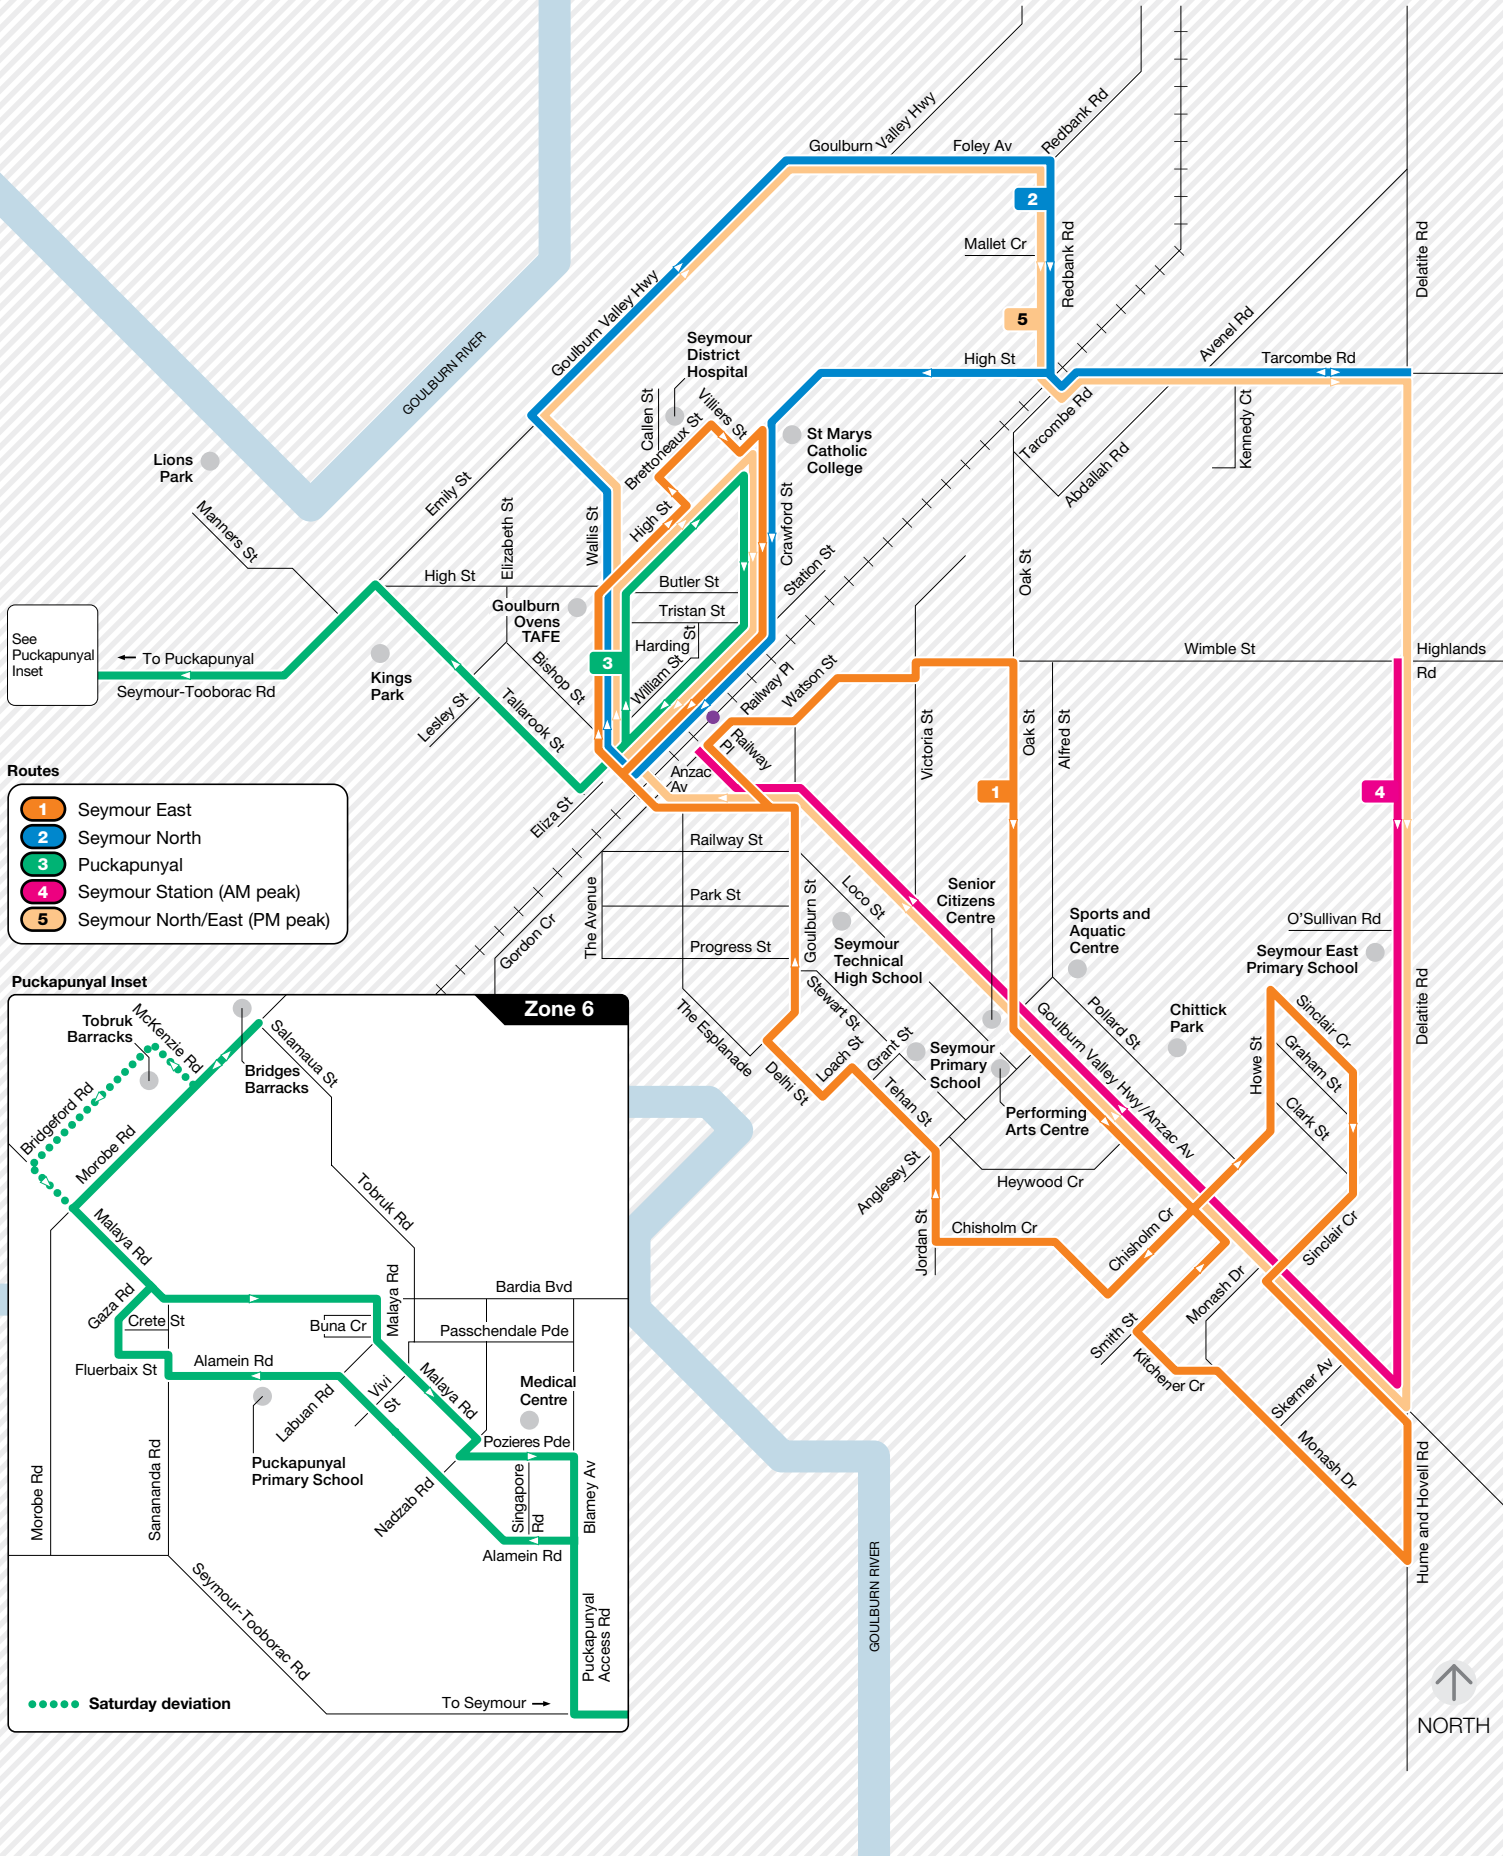

Zone 6 or 7

- Routes**
- 1 Seymour East
  - 2 Seymour North
  - 3 Puckapunyal
  - 4 Seymour Station (AM peak)
  - 5 Seymour North/East (PM peak)

Information

For public transport information call  
**136 196 / (TTY) 9619 2727**  
 or visit [viclink.com.au](http://viclink.com.au)

MAP NOT TO SCALE  
 Effective April 2010