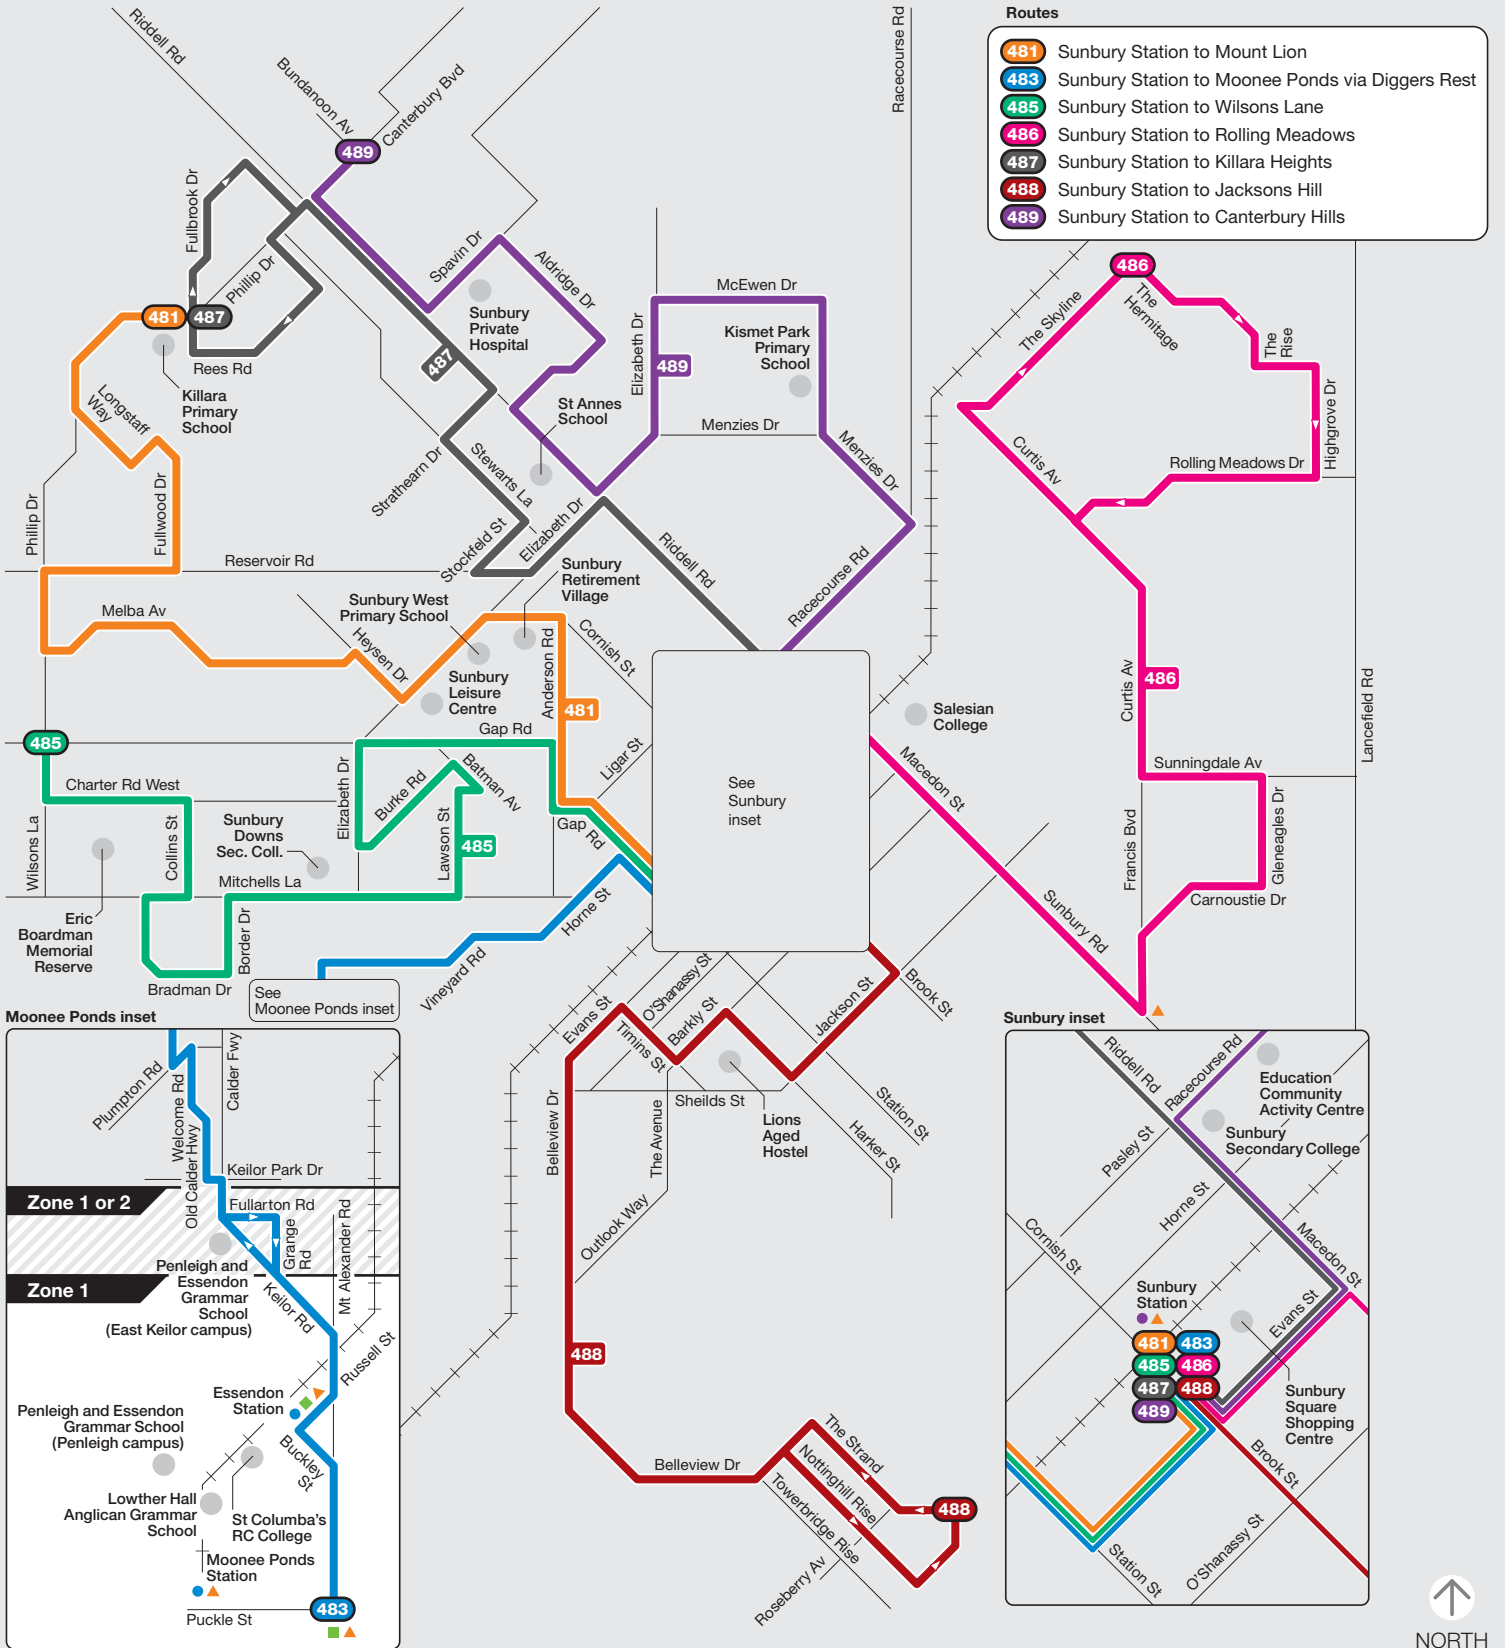

Zone 2

For train and bus information call
131 638/(TTY) 9619 2727 6am – midnight
or visit metlinkmelbourne.com.au

MAP NOT TO SCALE
Effective 6 September 2010