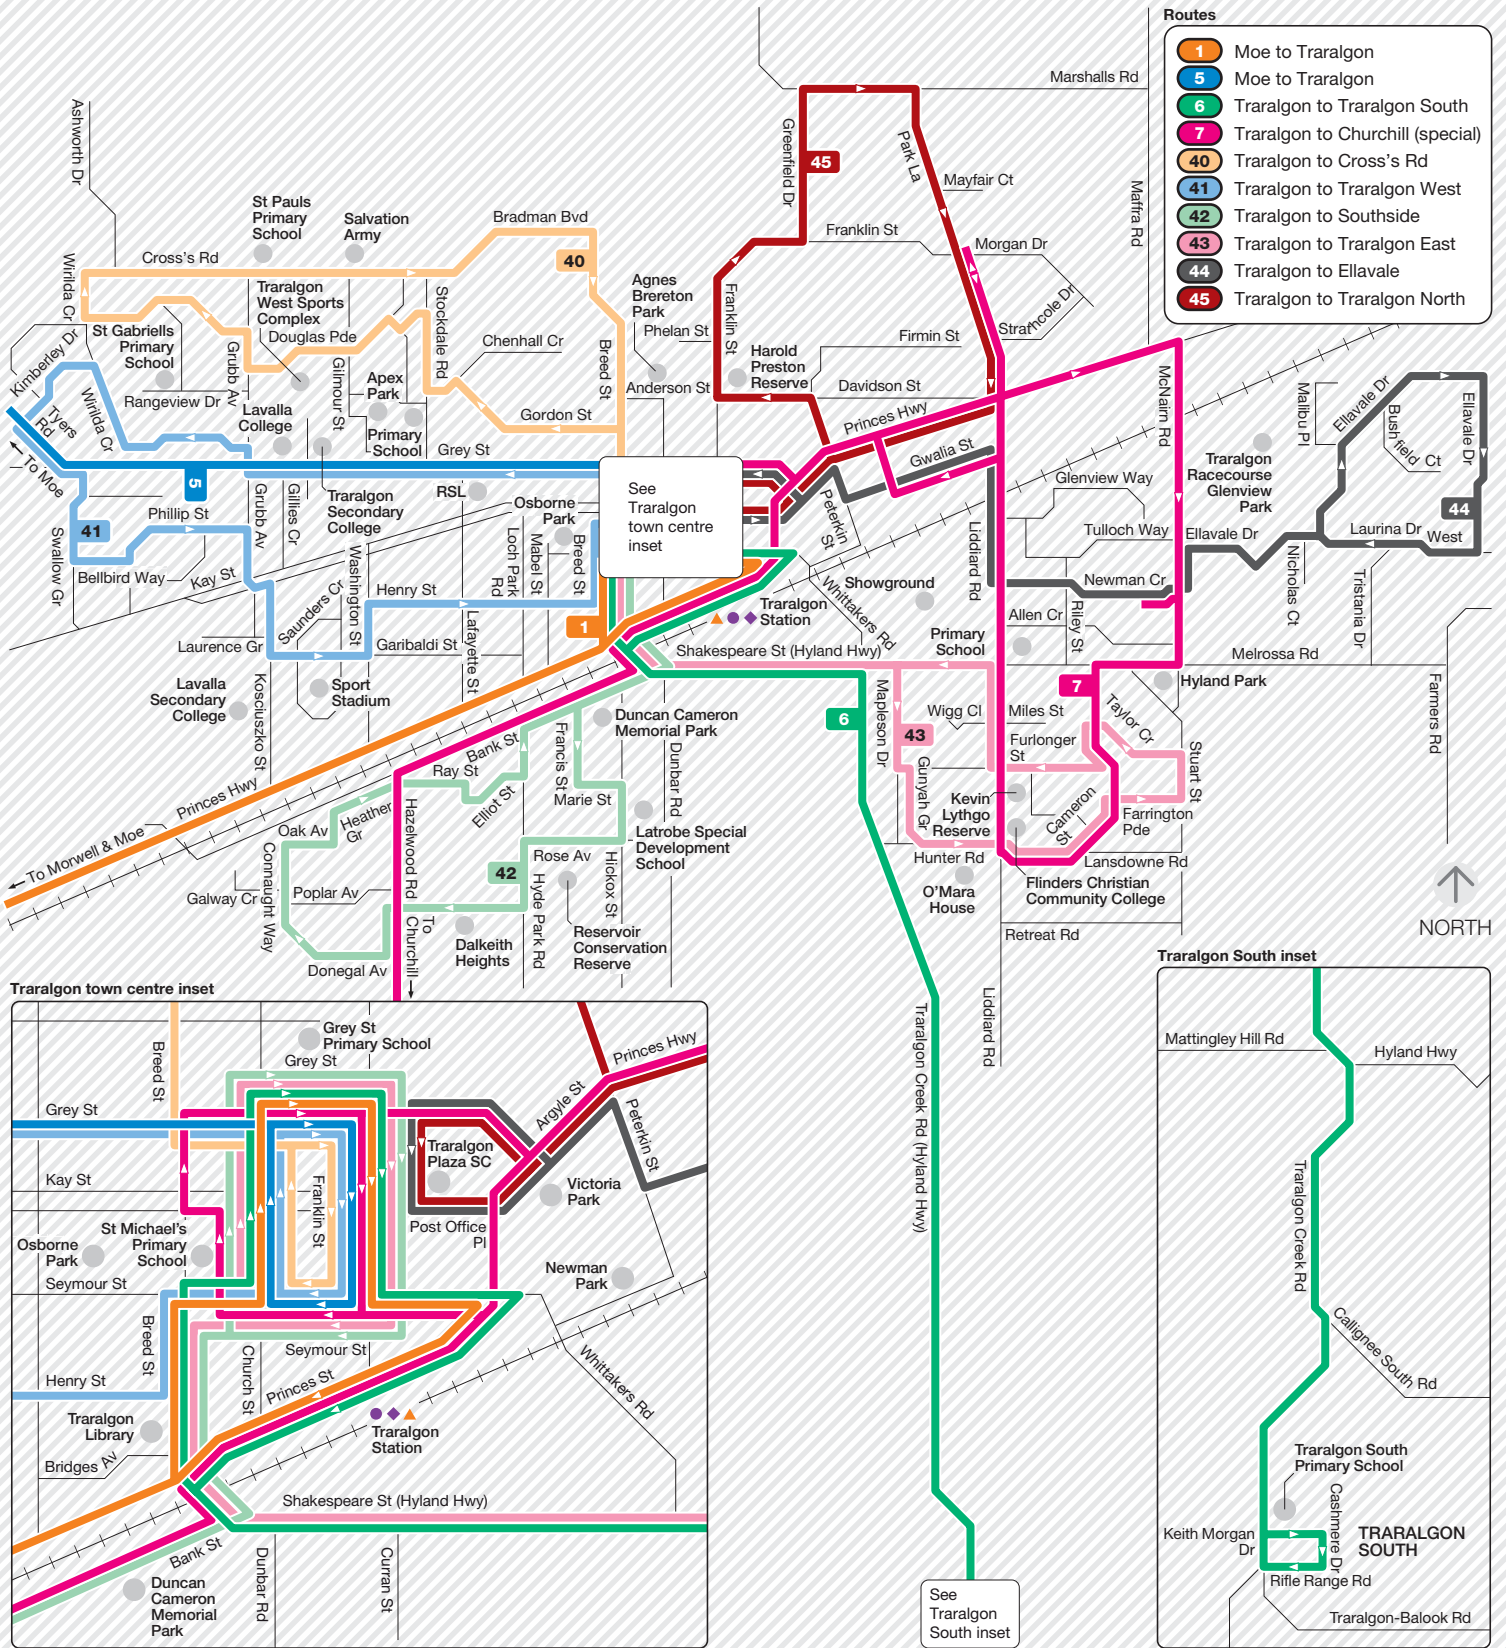

Zone 12 or 13

Information

For public transport information call 136 196 / (TTY) 9619 2727 or visit viclink.com.au

MAP NOT TO SCALE
Effective January 2012