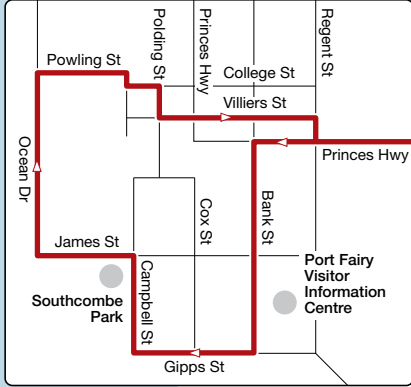

Port Fairy inset

Routes

- 1 West
- 2 Briery
- 3 North West
- 4 North
- 5 Gateway Plaza SC
- 6 South & Merrivale
- 7 East
- 8 Flagstaff Hill
- 9 Deakin & Allansford
- 10 Port Fairy

Information

● V/Line train station
◆ V/Line coach stop
▲ Connecting bus
+ Train line

For information about bus routes and timetables call
136 196 / (TTY) 9619 2727
 or visit viclink.com.au

MAP NOT TO SCALE
 Effective February 2011