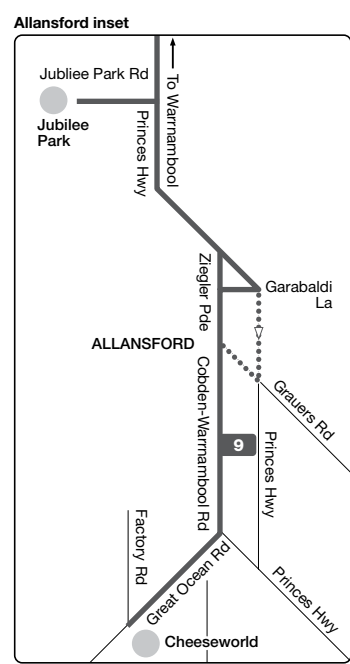

Port Fairy inset

Routes

- 1 West
- 2 Briery
- 3 North West
- 4 North
- 5 Gateway Plaza SC
- 6 South & Merrivale
- 7 East
- 8 Flagstaff Hill
- 9 Deakin & Allansford
- 10 Port Fairy

Information

● V/Line train station
◆ V/Line coach stop
▲ Connecting bus
+ Train line

For information about bus routes and timetables call
136 196 / (TTY) 9619 2727
 or visit viclink.com.au

MAP NOT TO SCALE
 Effective February 2011