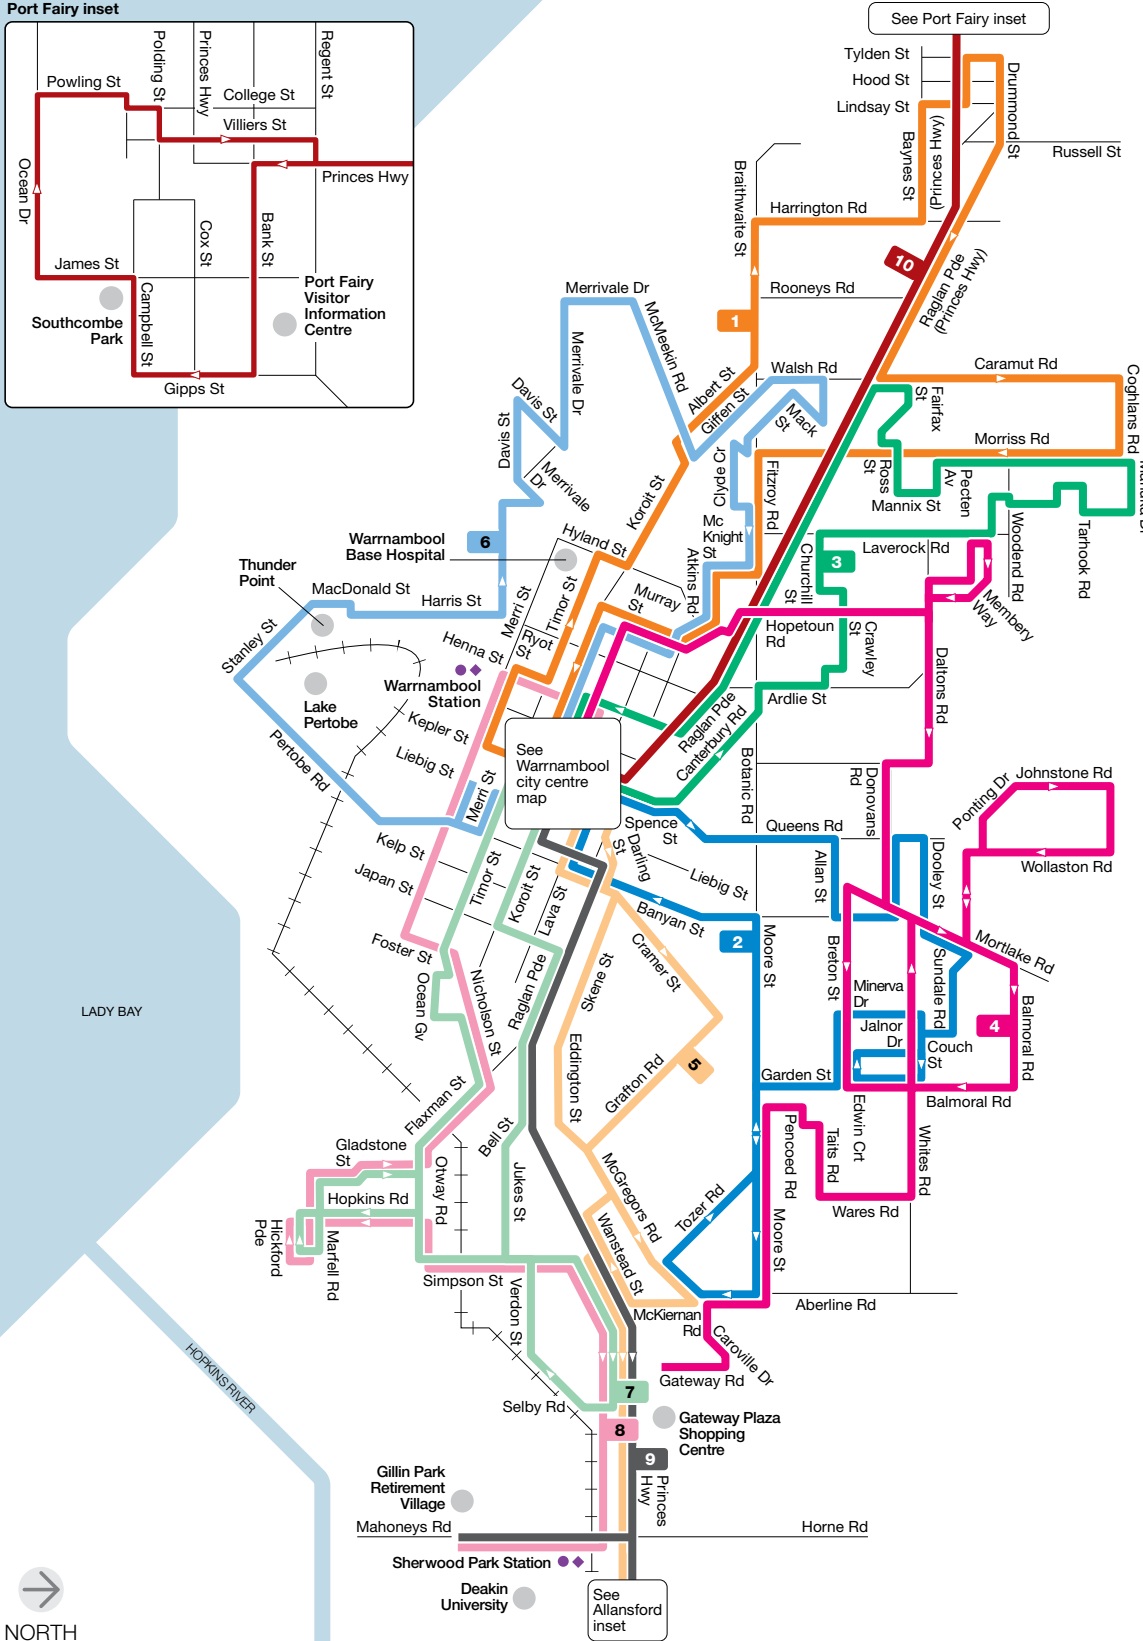

Port Fairy inset

Routes

- 1 West
- 2 Briery
- 3 North West
- 4 North
- 5 Gateway Plaza SC
- 6 South & Merrivale
- 7 East
- 8 Flagstaff Hill
- 9 Deakin & Allansford
- 10 Port Fairy

Information

● V/Line train station
◆ V/Line coach stop
▲ Connecting bus
+ Train line

For information about bus routes and timetables call
136 196 / (TTY) 9619 2727
 or visit viclink.com.au

MAP NOT TO SCALE
 Effective February 2011