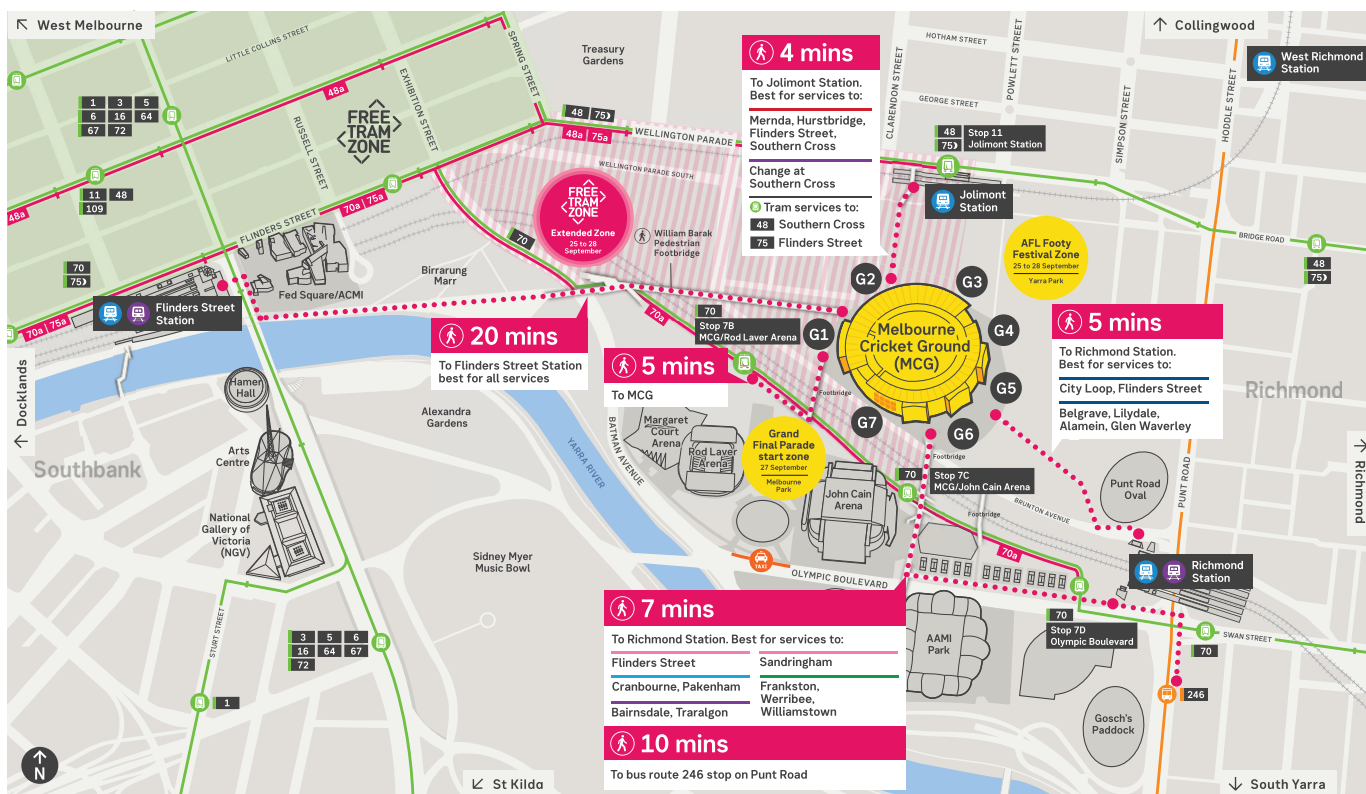

2024 AFL Grand Final Week precinct map

I need to go to MCG from...

Flinders Street Station

Walk to the MCG

20 mins

Jolimont Station

20 mins

75, 75a Jolimont tram stop

15 mins

70, 70a Rod Laver Arena and MCG tram stops

15 mins

Richmond Station

15 mins

Southern Cross Station

Most V/Line services arrive and depart from Southern Cross Station

48, 48a Jolimont tram stop

25 mins

Jolimont Station

20 mins

Best journey options

Approx travel time

Walking distances are based on an average walking speed.

This map and its details are a guide only and it is recommended you give yourself as much time as possible to get to and from your destination.

Transport connections

- Metropolitan train services
- Regional train services
- Tram route services
- Free tram zone extension from Wednesday 25 to Saturday 28 September, to 11 Jolimont Station (Route 48 and 75) and Stop 7C (Route 70)
- Bus route services
- Tram stop
- Bus stop

Getting to the 2024 AFL Grand Final Week Precinct

- 70 Take Tram 48, 70 or 75 to the Precinct
- 70a Take Tram 48a, 70a or 75a to the Precinct
- Special event trams operating for the Parade and Grand Final Days only, please see specific timetables
- Walking path
- Designated pick-up and drop-off zones for ride-sharing services and taxis

Precinct event references

- 2024 AFL Grand Final Week Precinct Note: Richmond Station Entrance C is open on Parade and Grand Final Days only
- Yarra Park: AFL Footy Festival Wednesday 25 to Saturday 28 September and Parade finish zone Friday 27 September
- Melbourne Park: AFL Grand Final Parade start zone Friday 27 September
- MCG: AFL Grand Final Saturday 28 September