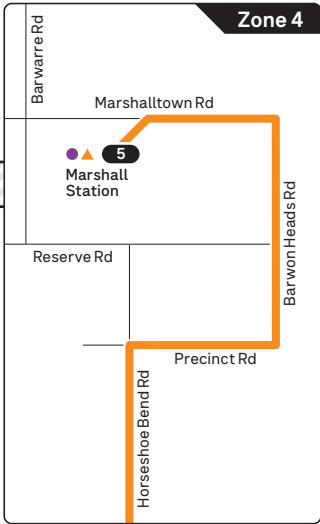

Marshall Station – Jan Juc

Route 52

via Torquay Rd (Surf Coast Hwy)

Zone 4

Marshall inset

1800424

Ticketing zones

Single zone
 Zone overlap
 V/Line train station
 V/Line coach stop
 Connecting bus
 Terminus
 Major stop

For more information visit ptv.vic.gov.au or call 1800 800 007

MAP NOT TO SCALE

© Public Transport Victoria 2024