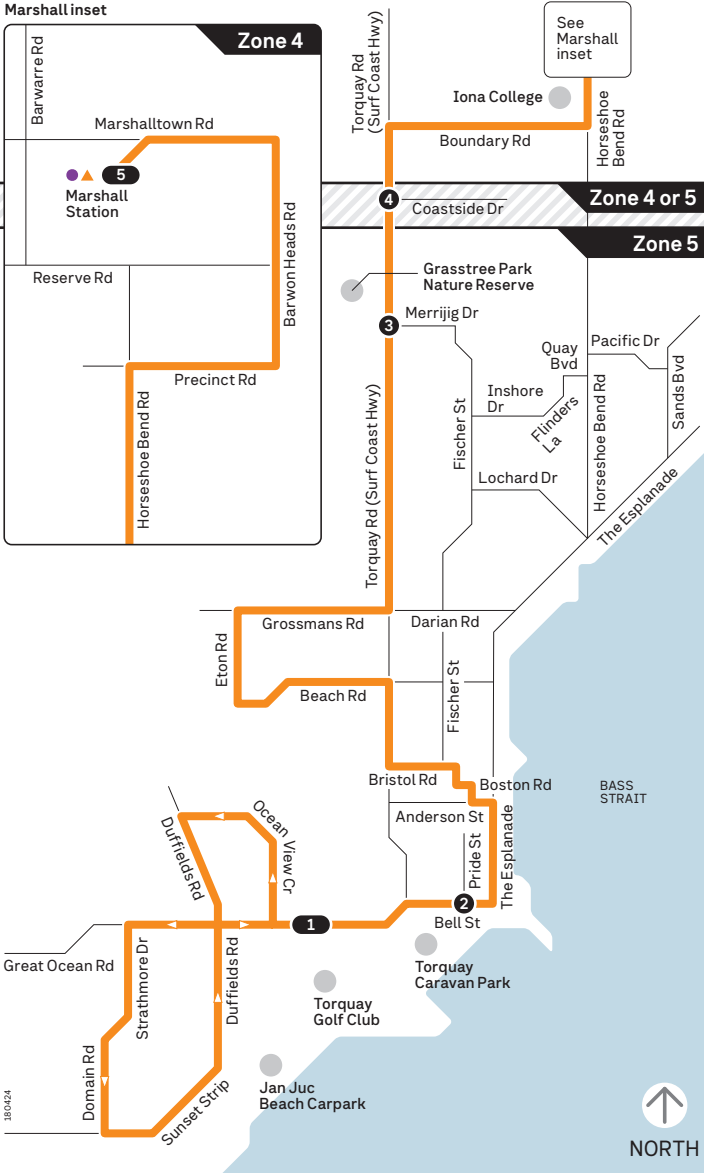

Marshall Station – Jan Juc

Route 52

via Torquay Rd (Surf Coast Hwy)

Zone 4

Marshall inset

1800424

Ticketing zones

Single zone
 Zone overlap
 V/Line train station
 V/Line coach stop
 Connecting bus
 Terminus
 Major stop

For more information visit ptv.vic.gov.au or call 1800 800 007

MAP NOT TO SCALE

© Public Transport Victoria 2024