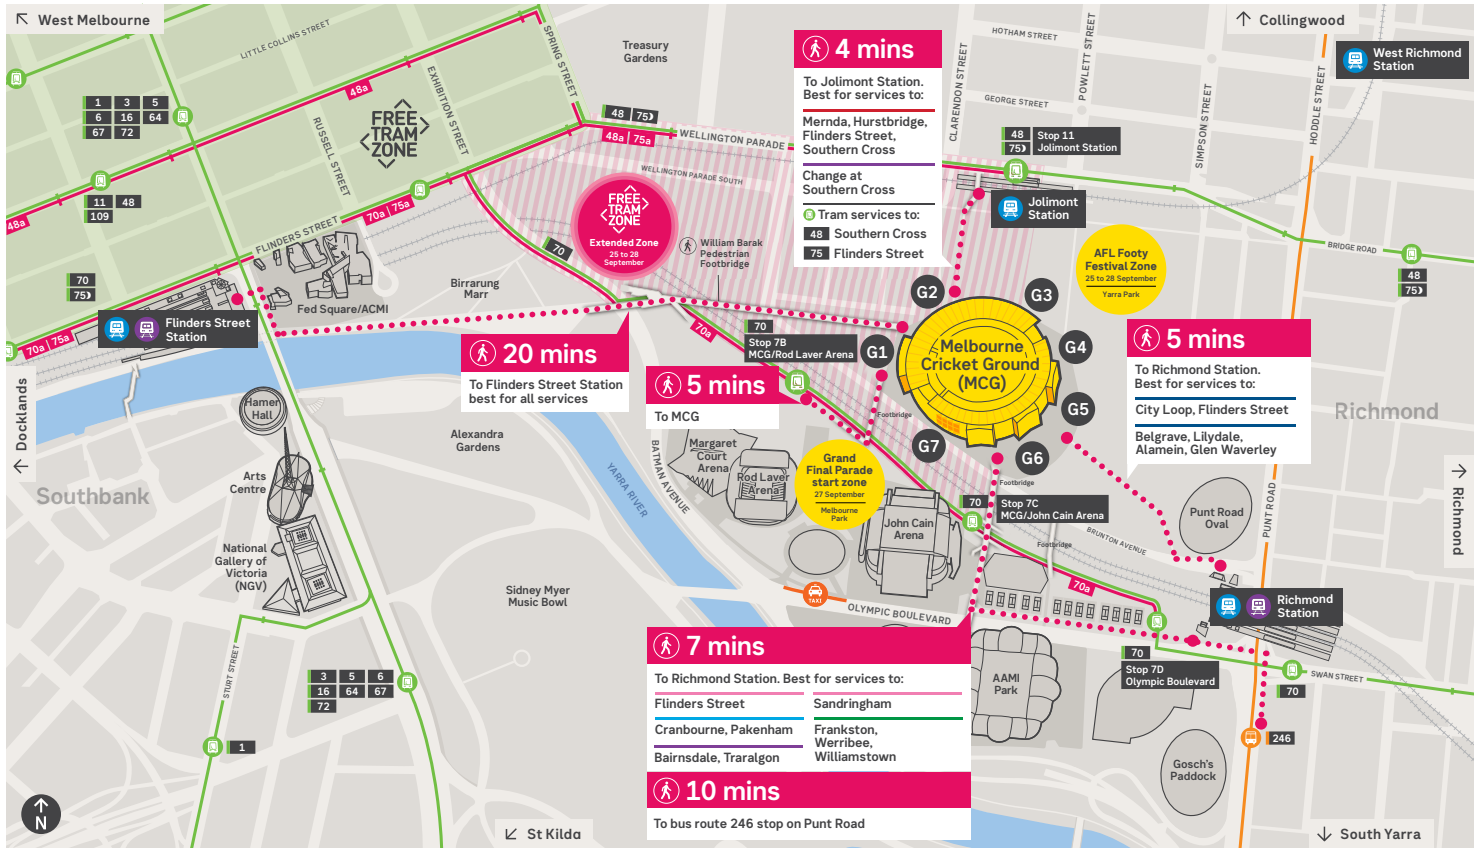

Plan your journey for the 2024 AFL Grand Final Week

2024 AFL Grand Final Week precinct map

I need to go to MCG from...

Flinders Street Station

Southern Cross Station

Most V/Line services arrive and depart from Southern Cross Station

Best journey options

Best journey options	Approx travel time
Walk to the MCG	20 mins
Jolimont Station	20 mins
75, 75a Jolimont tram stop	15 mins
70, 70a Rod Laver Arena and MCG tram stops	15 mins
Richmond Station	15 mins
48, 48a Jolimont tram stop	25 mins
Jolimont Station	20 mins

Getting to the 2024 AFL Grand Final Week Precinct

- 70 Take Tram 48, 70 or 75 to the Precinct
- 70a Take Tram 48a, 70a or 75a to the Precinct
- Special event trams operating for the Parade and Grand Final Days only, please see specific timetables
- Walking path
- Designated pick-up and drop-off zones for ride-sharing services and taxis

Precinct event references

- 2024 AFL Grand Final Week Precinct
Note: Richmond Station Entrance C is open on Parade and Grand Final Days only
- Yarra Park: AFL Footy Festival Wednesday 25 to Saturday 28 September and Parade finish zone Friday 27 September
- Melbourne Park: AFL Grand Final Parade start zone Friday 27 September
- MCG: AFL Grand Final Saturday 28 September