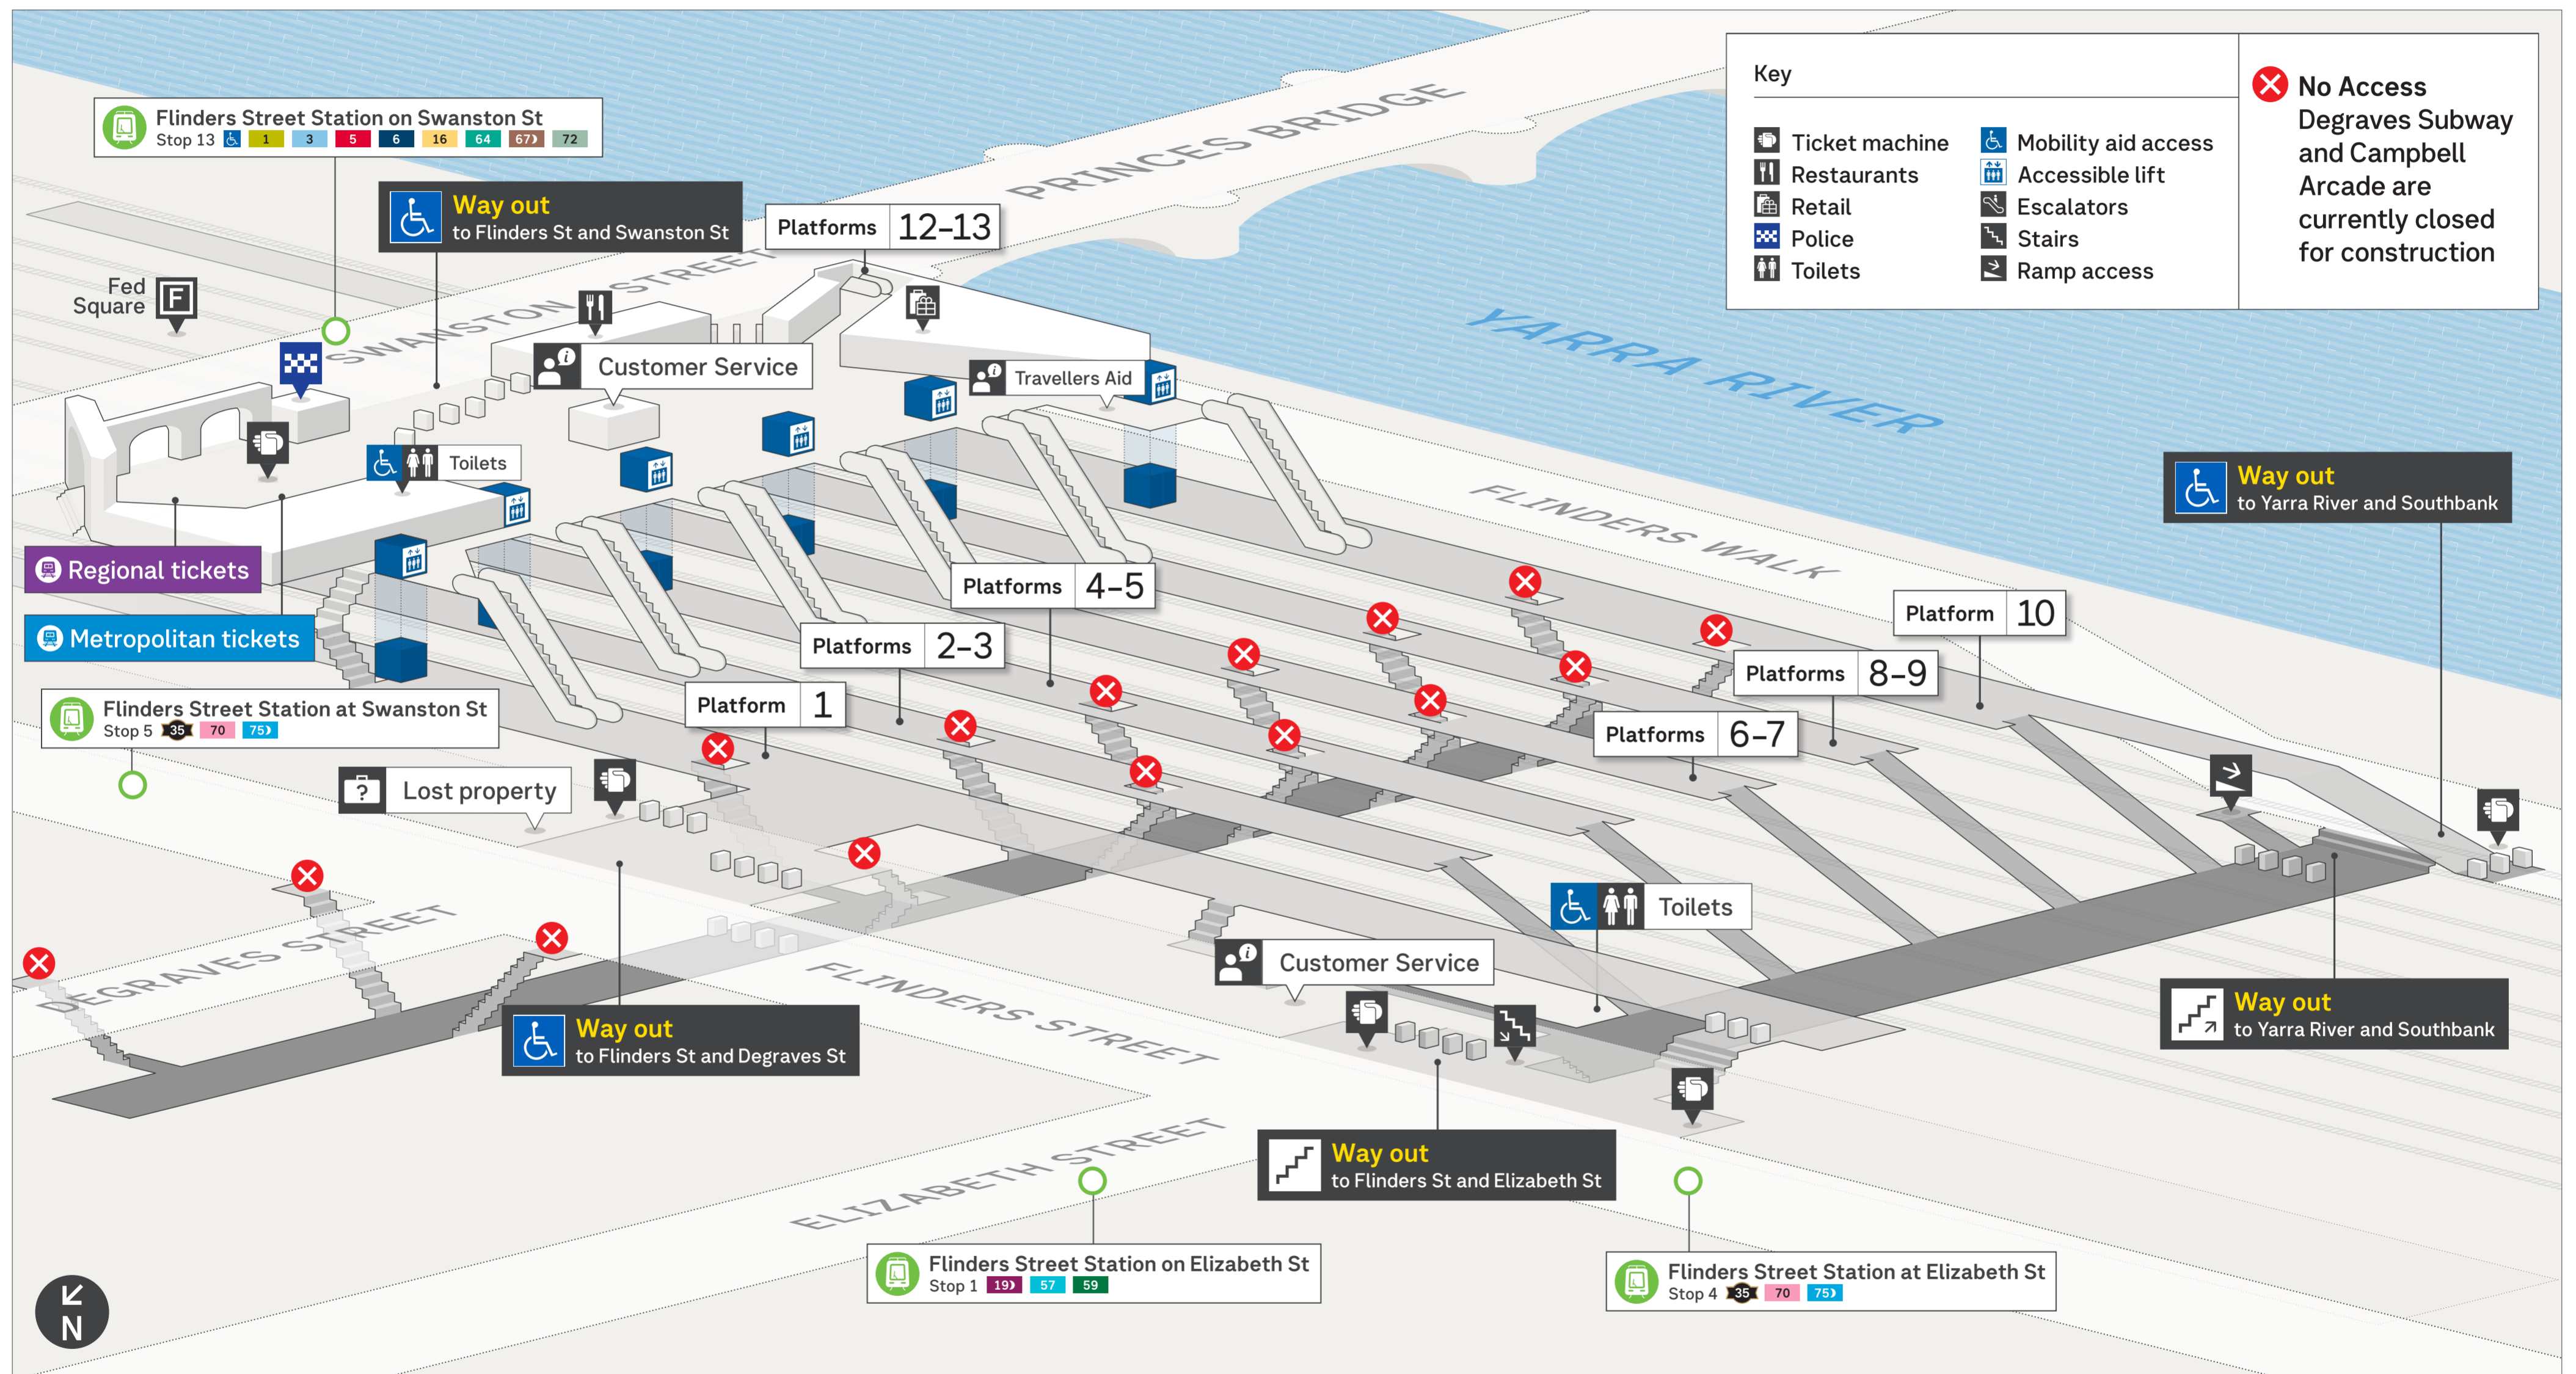

# Flinders Street Station

Department of Transport and Planning

For more public transport information visit [ptv.vic.gov.au](http://ptv.vic.gov.au), use the **PTV app** or call **1800 800 007**.