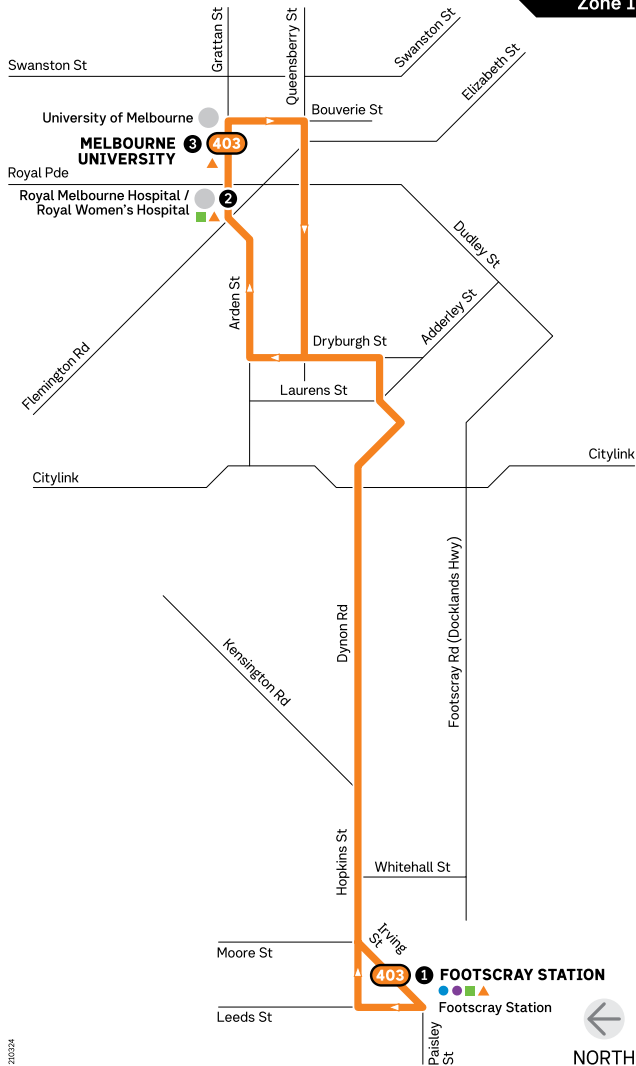

403

Footscray Station – Melbourne University

via Royal Melbourne Hospital

**Zone 1**

202324

NORTH

Ticketing zone

MAP NOT TO SCALE

Buses on this route are accessible for mobility aids. However, if a bus needs to be replaced we can't guarantee the replacement will be accessible.

Major stops

1. Footscray Station
2. Royal Melbourne Hospital
3. Melbourne University

Route Description

To Footscray Station

Departs from Melbourne University and runs via Bouverie St, Queensberry St, Dryburgh St, Dynon Rd, Hopkins St and Irving St arriving at the Footscray Station terminus.

To Melbourne University

Departs from Footscray Station and runs via Irving St, Leeds St, Hopkins St, Dynon Rd, Dryburgh St, Arden St, Wreckyn St and Grattan St to the terminus opposite Melbourne University.