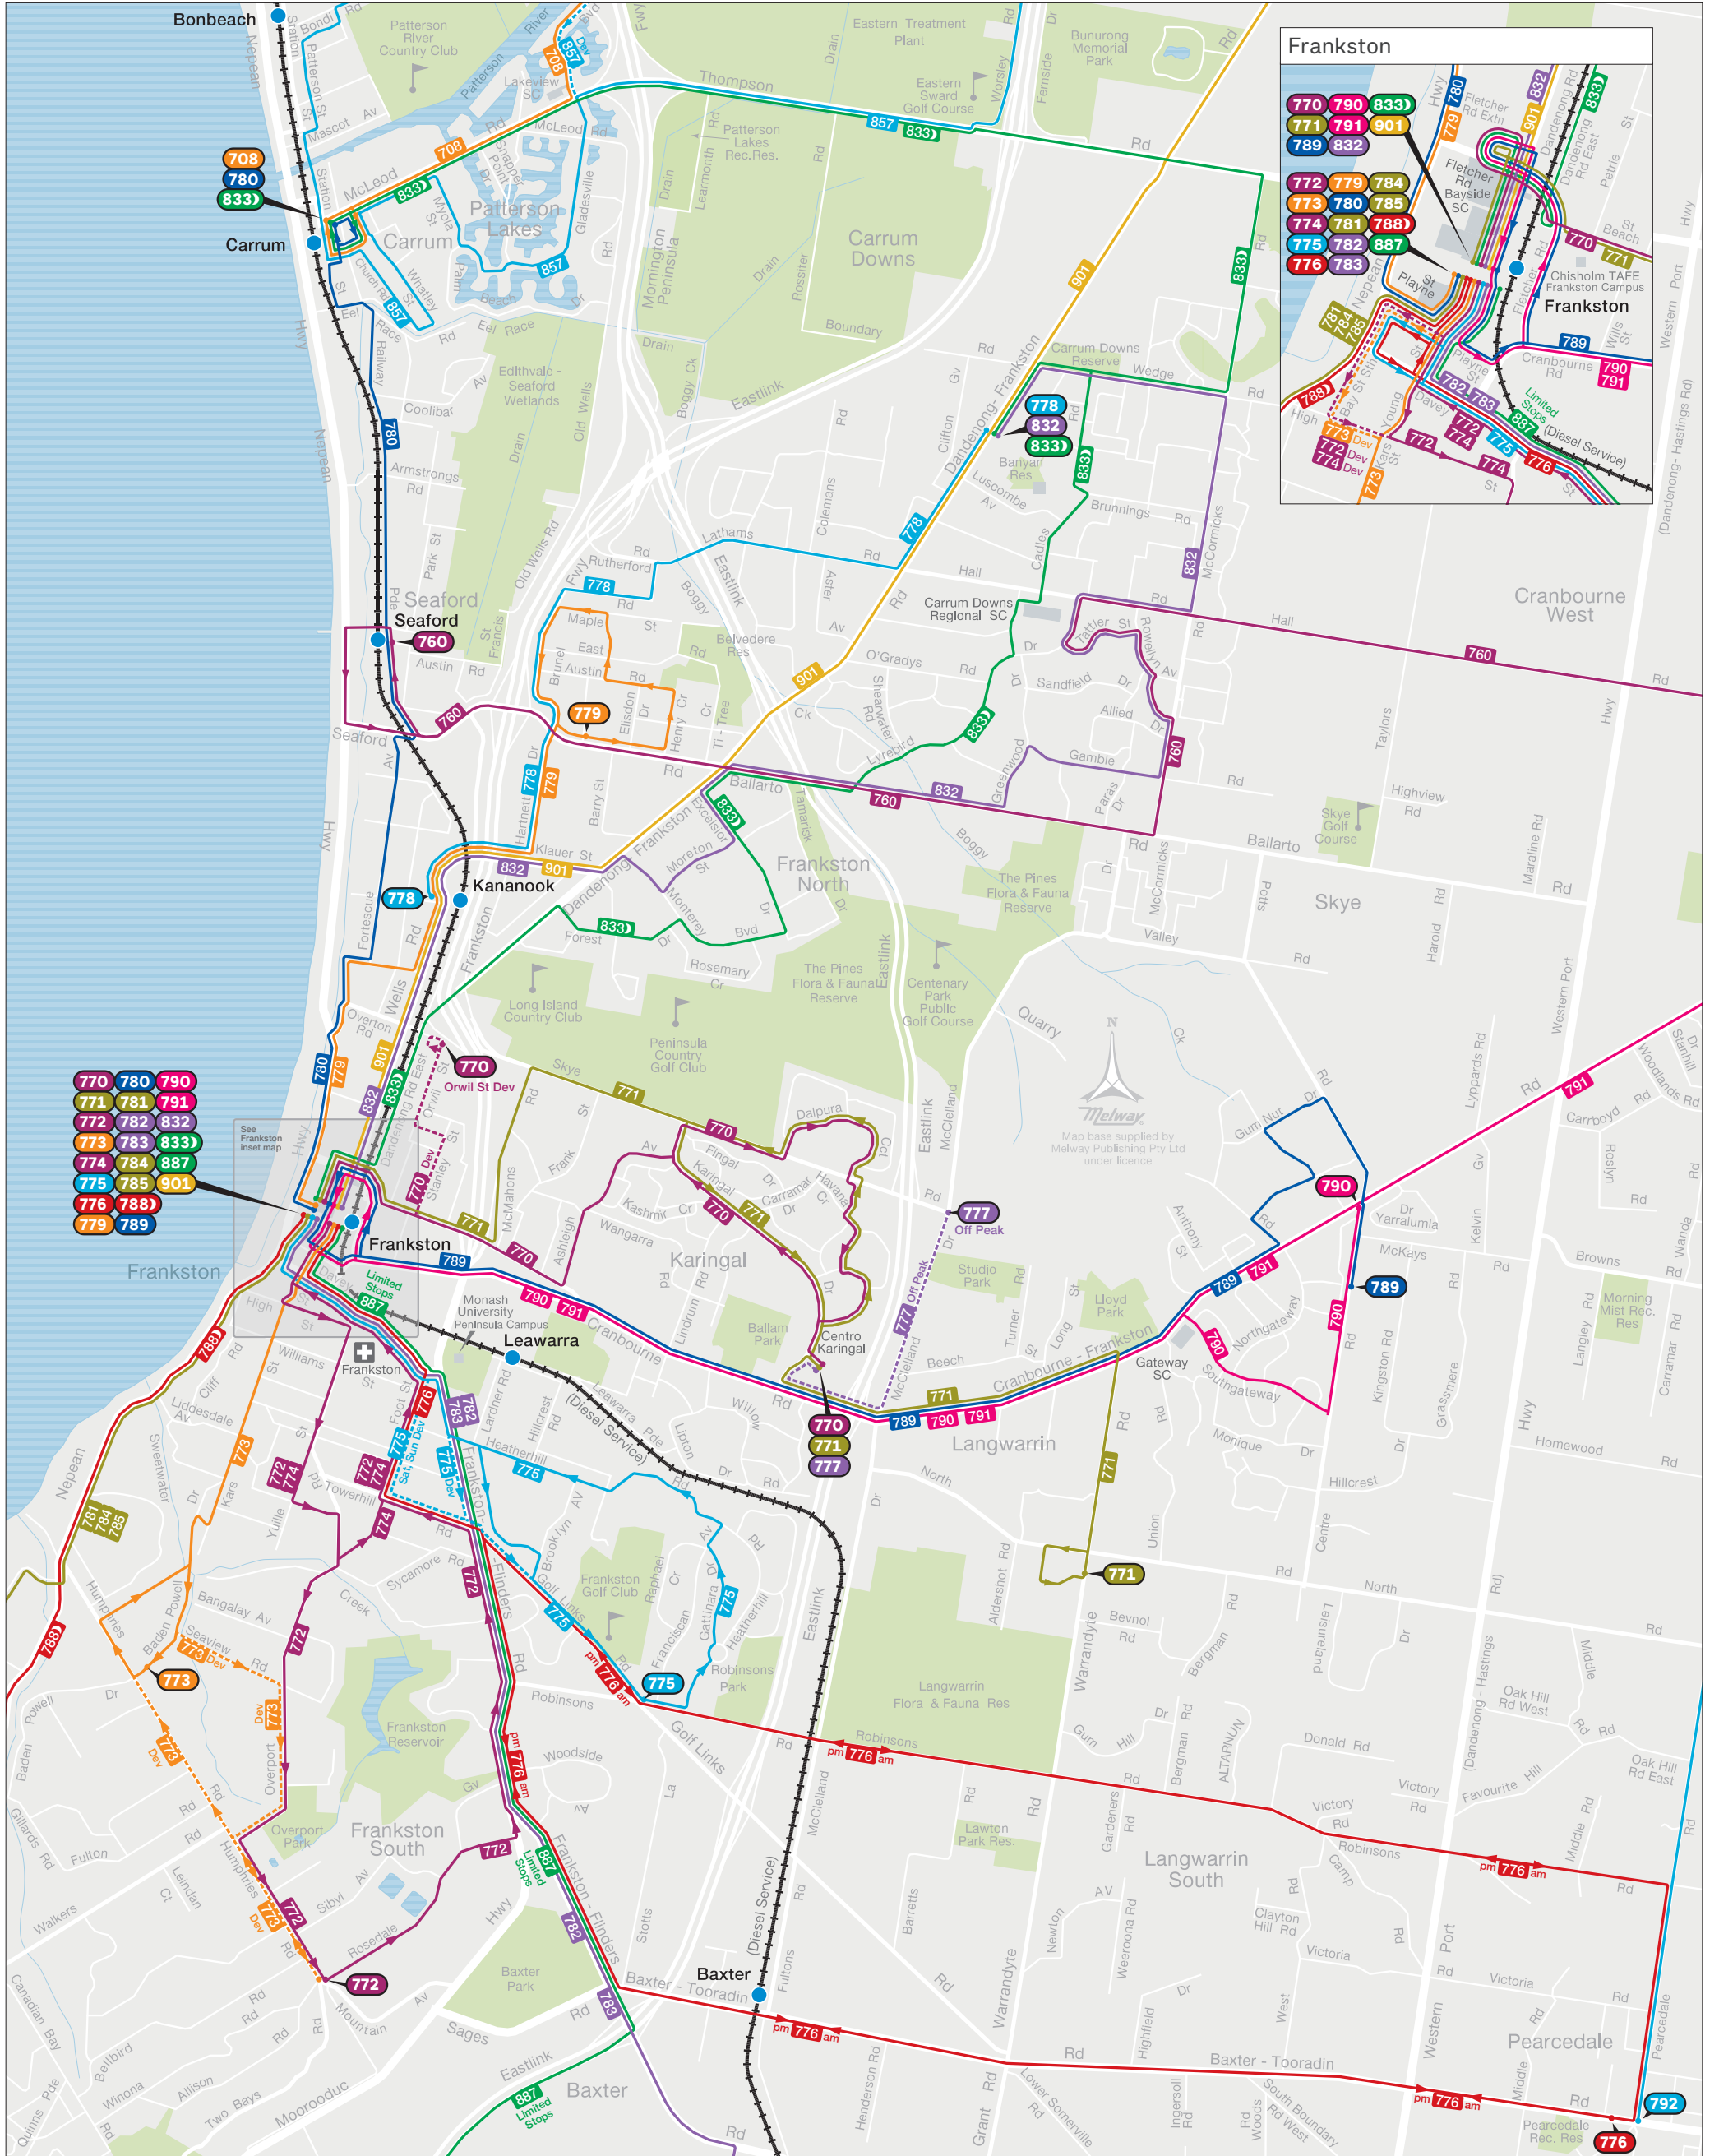

Frankston bus network

Train
 Bus
 600 Bus terminus
 600 Night Bus terminus

MAP NOT TO SCALE ↑
 Effective August 2022

For more public transport information visit ptv.vic.gov.au, use the PTV app or call 1800 800 007.