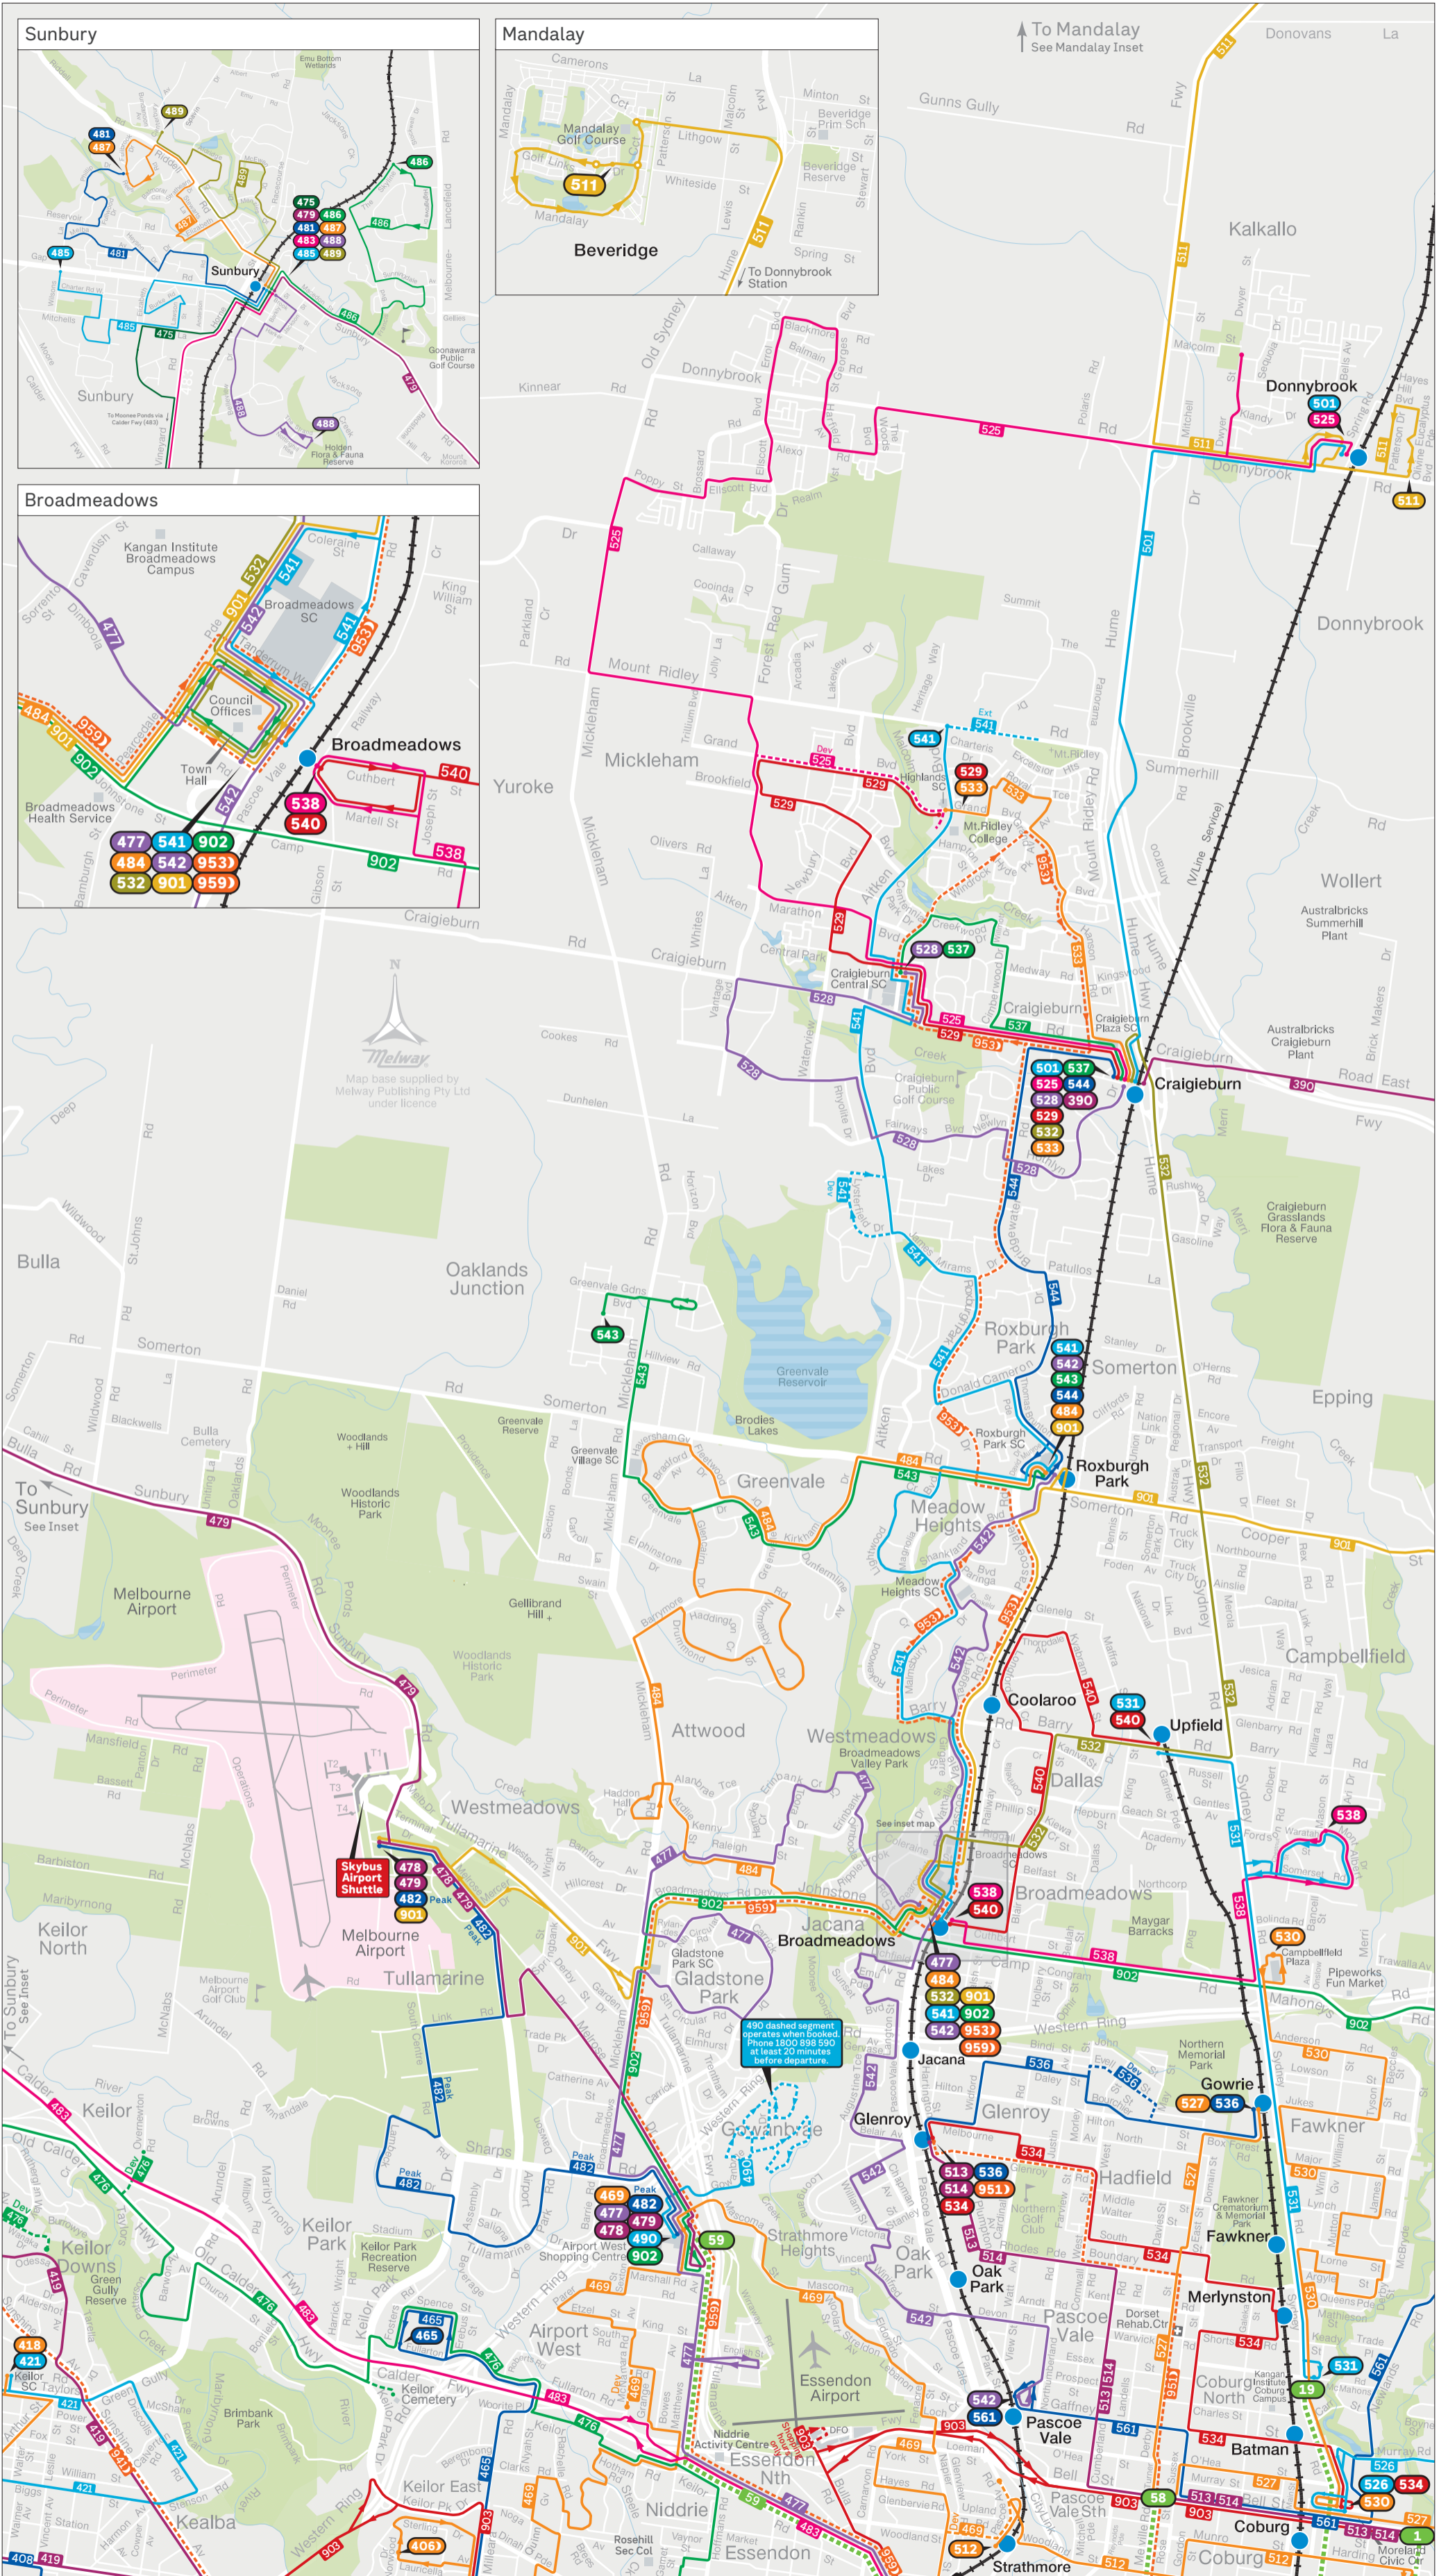

Hume bus network

—+—+—+— Train
 —+—+—+— Tram
 —+—+—+— Bus
 —+—+—+— Bus Deviation/Bus Extension
 64 Tram terminus
 600 Bus terminus
 600 Night Bus terminus

MAP NOT TO SCALE
Effective August 2024