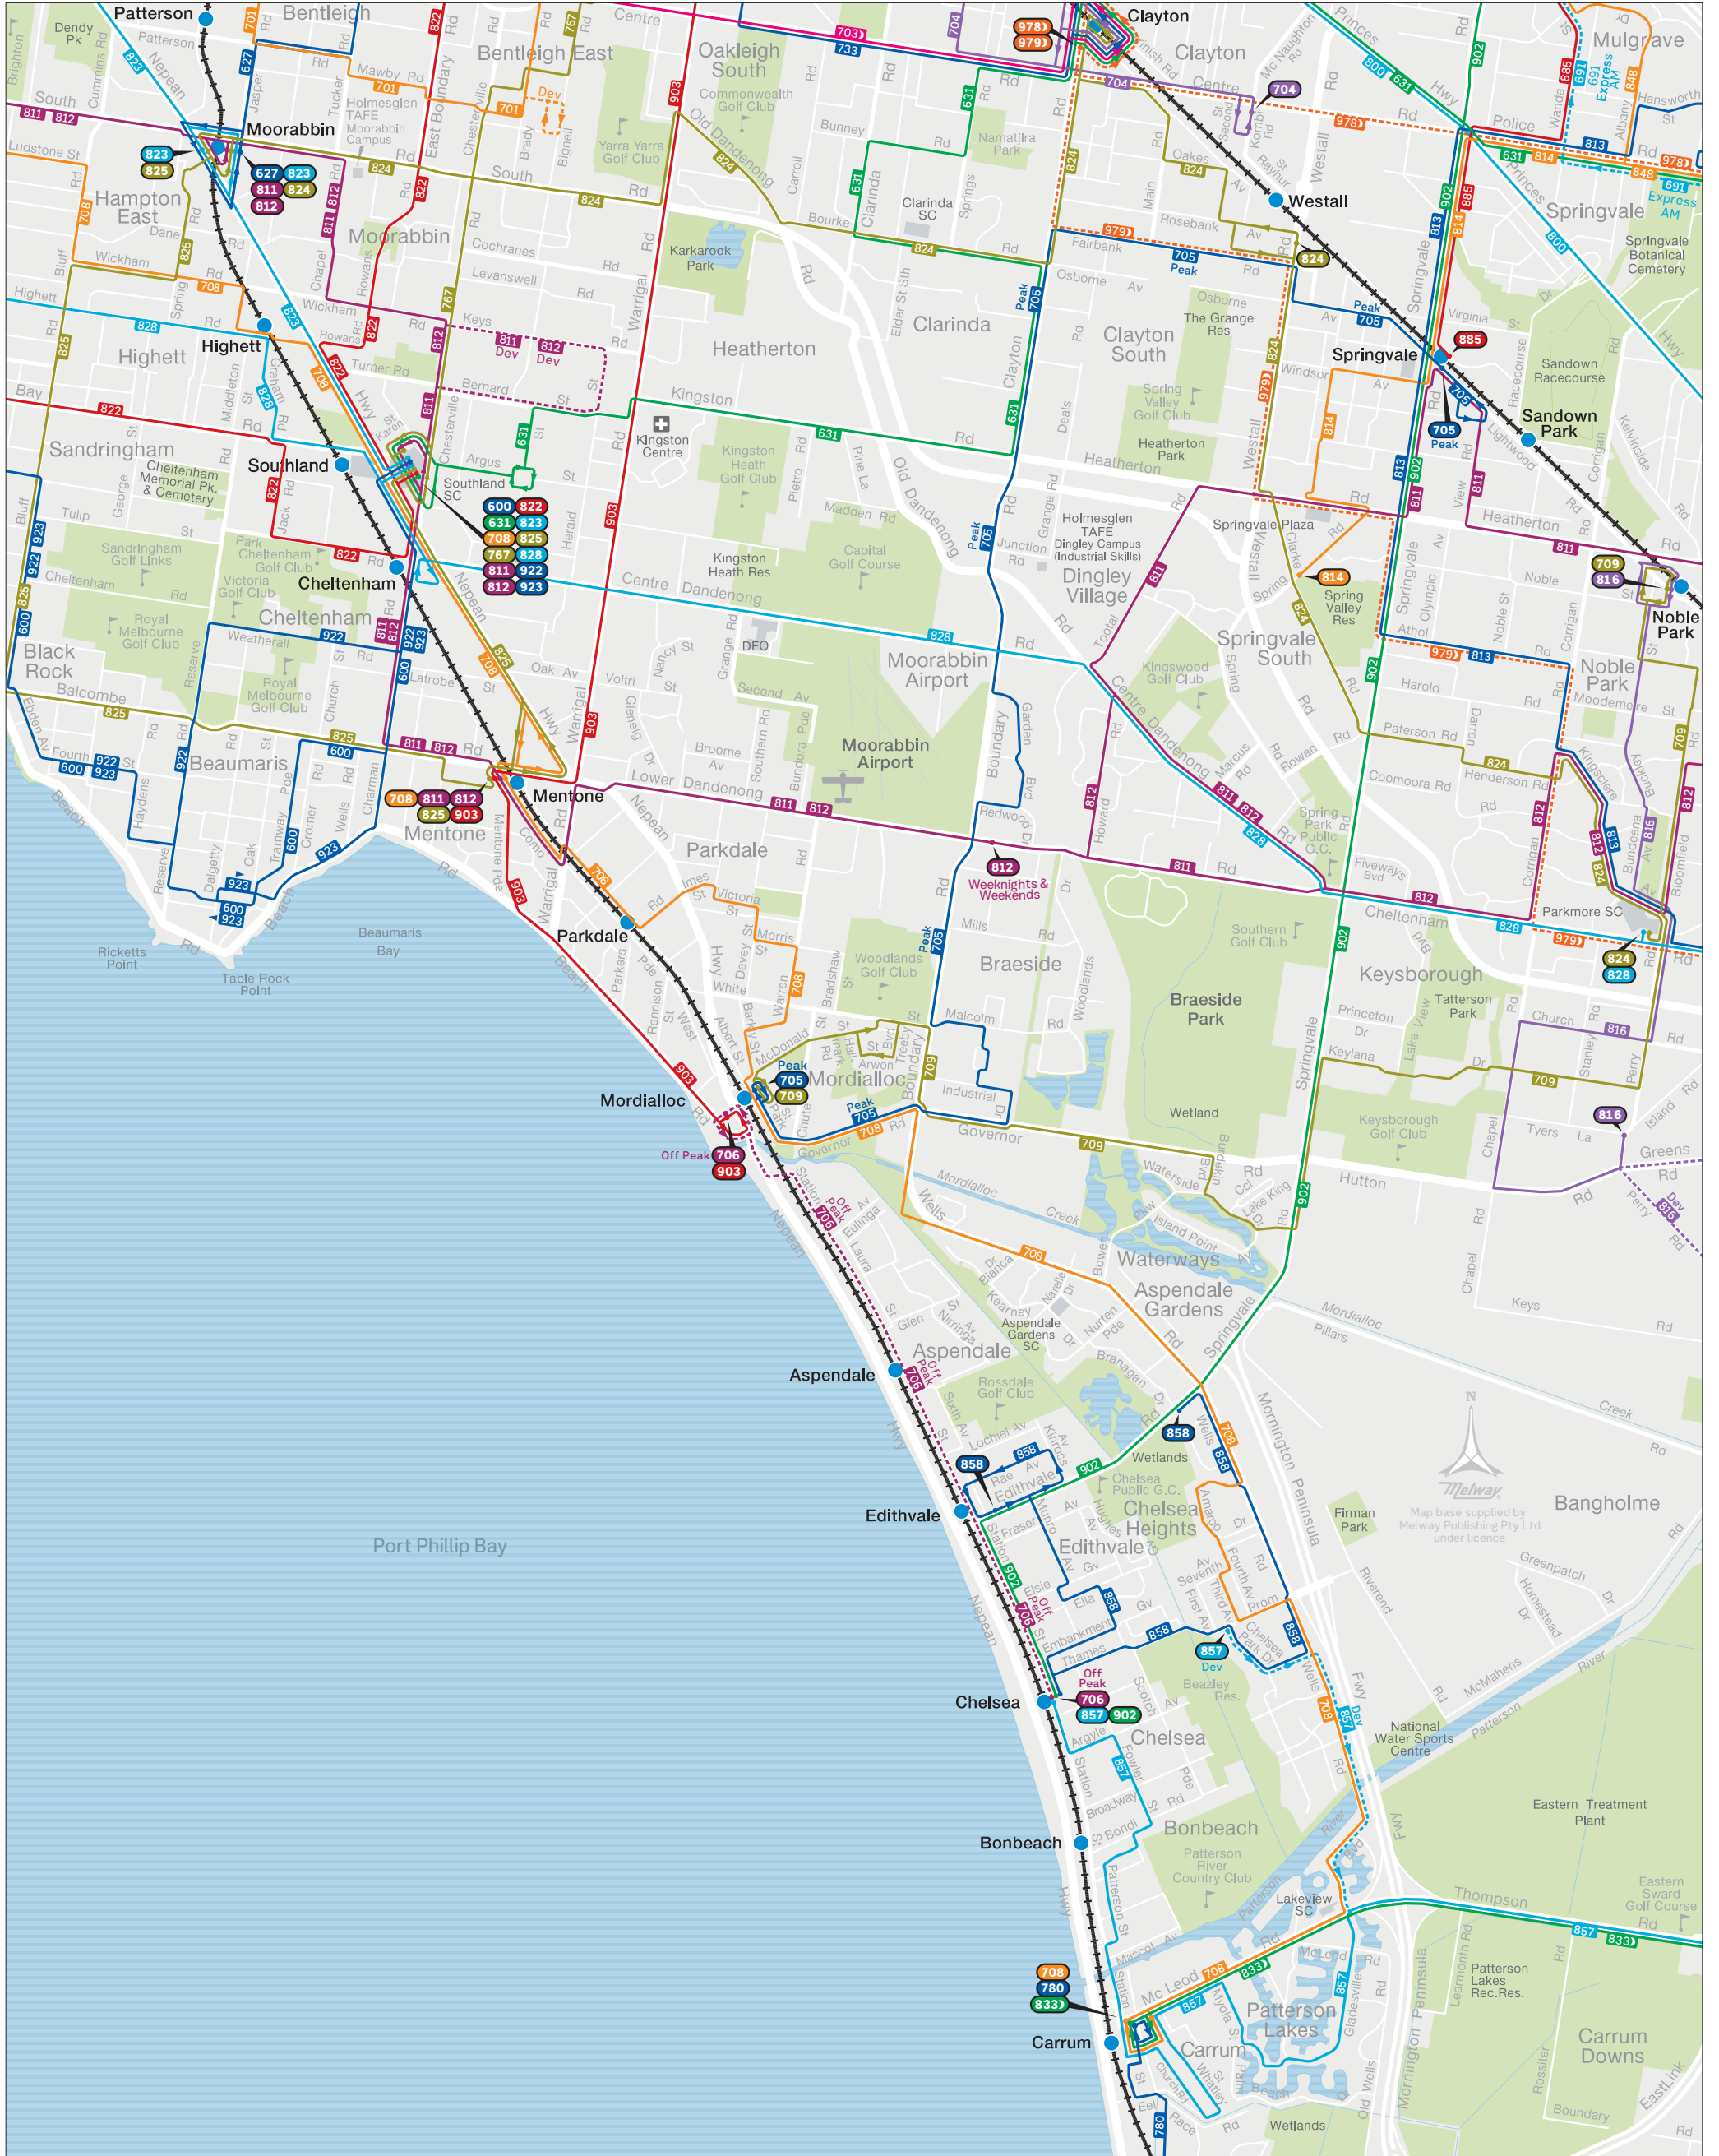

Kingston bus network

—+—+—+— Train
 —+—+—+— Tram
 —+—+—+— Bus
 —+—+—+— Bus Deviation/Bus Extension
 64 Tram terminus
 600 Bus terminus
 600 Night Bus terminus

MAP NOT TO SCALE
Effective November 2024

DTP1076/24

For more public transport information visit ptv.vic.gov.au, use the PTV app or call 1800 800 007.