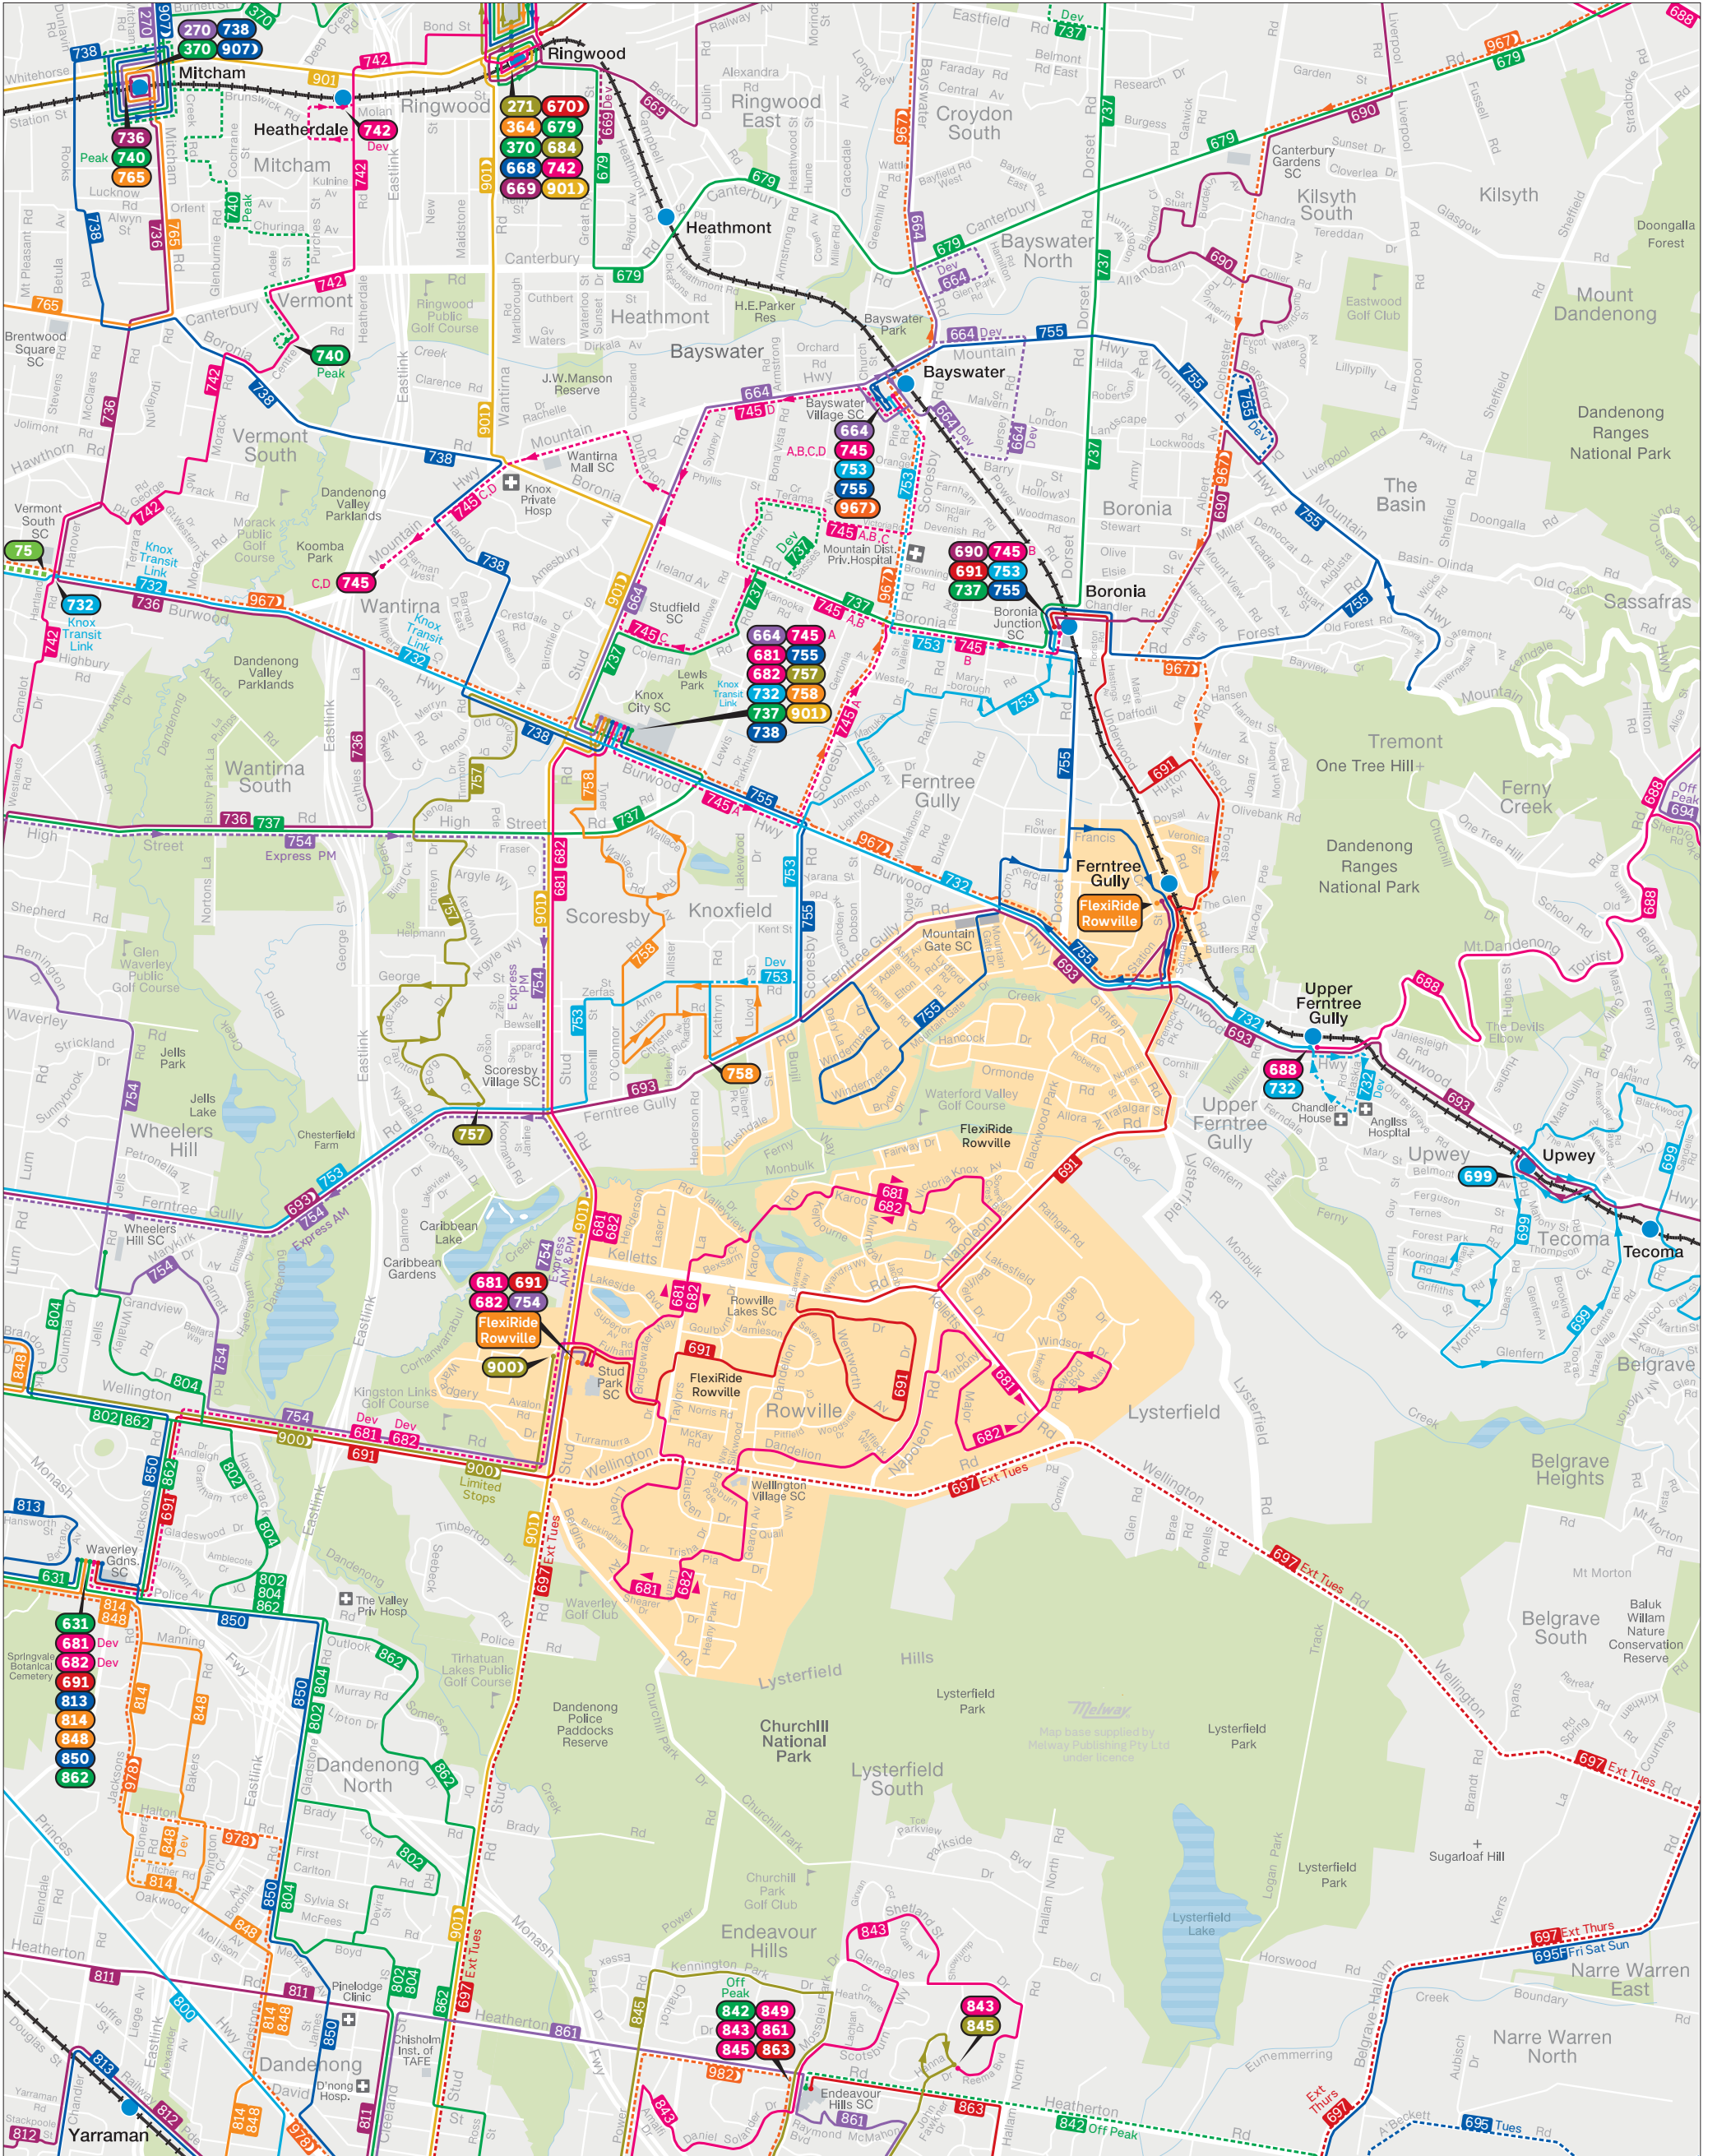

Knox bus network

— Train
 — Tram
 — Bus
 — Bus Deviation/Bus Extension
 64 Tram terminus
 600 Bus terminus
 600 Night Bus terminus

MAP NOT TO SCALE
Effective October 2024

For more public transport information visit ptv.vic.gov.au, use the PTV app or call 1800 800 007.