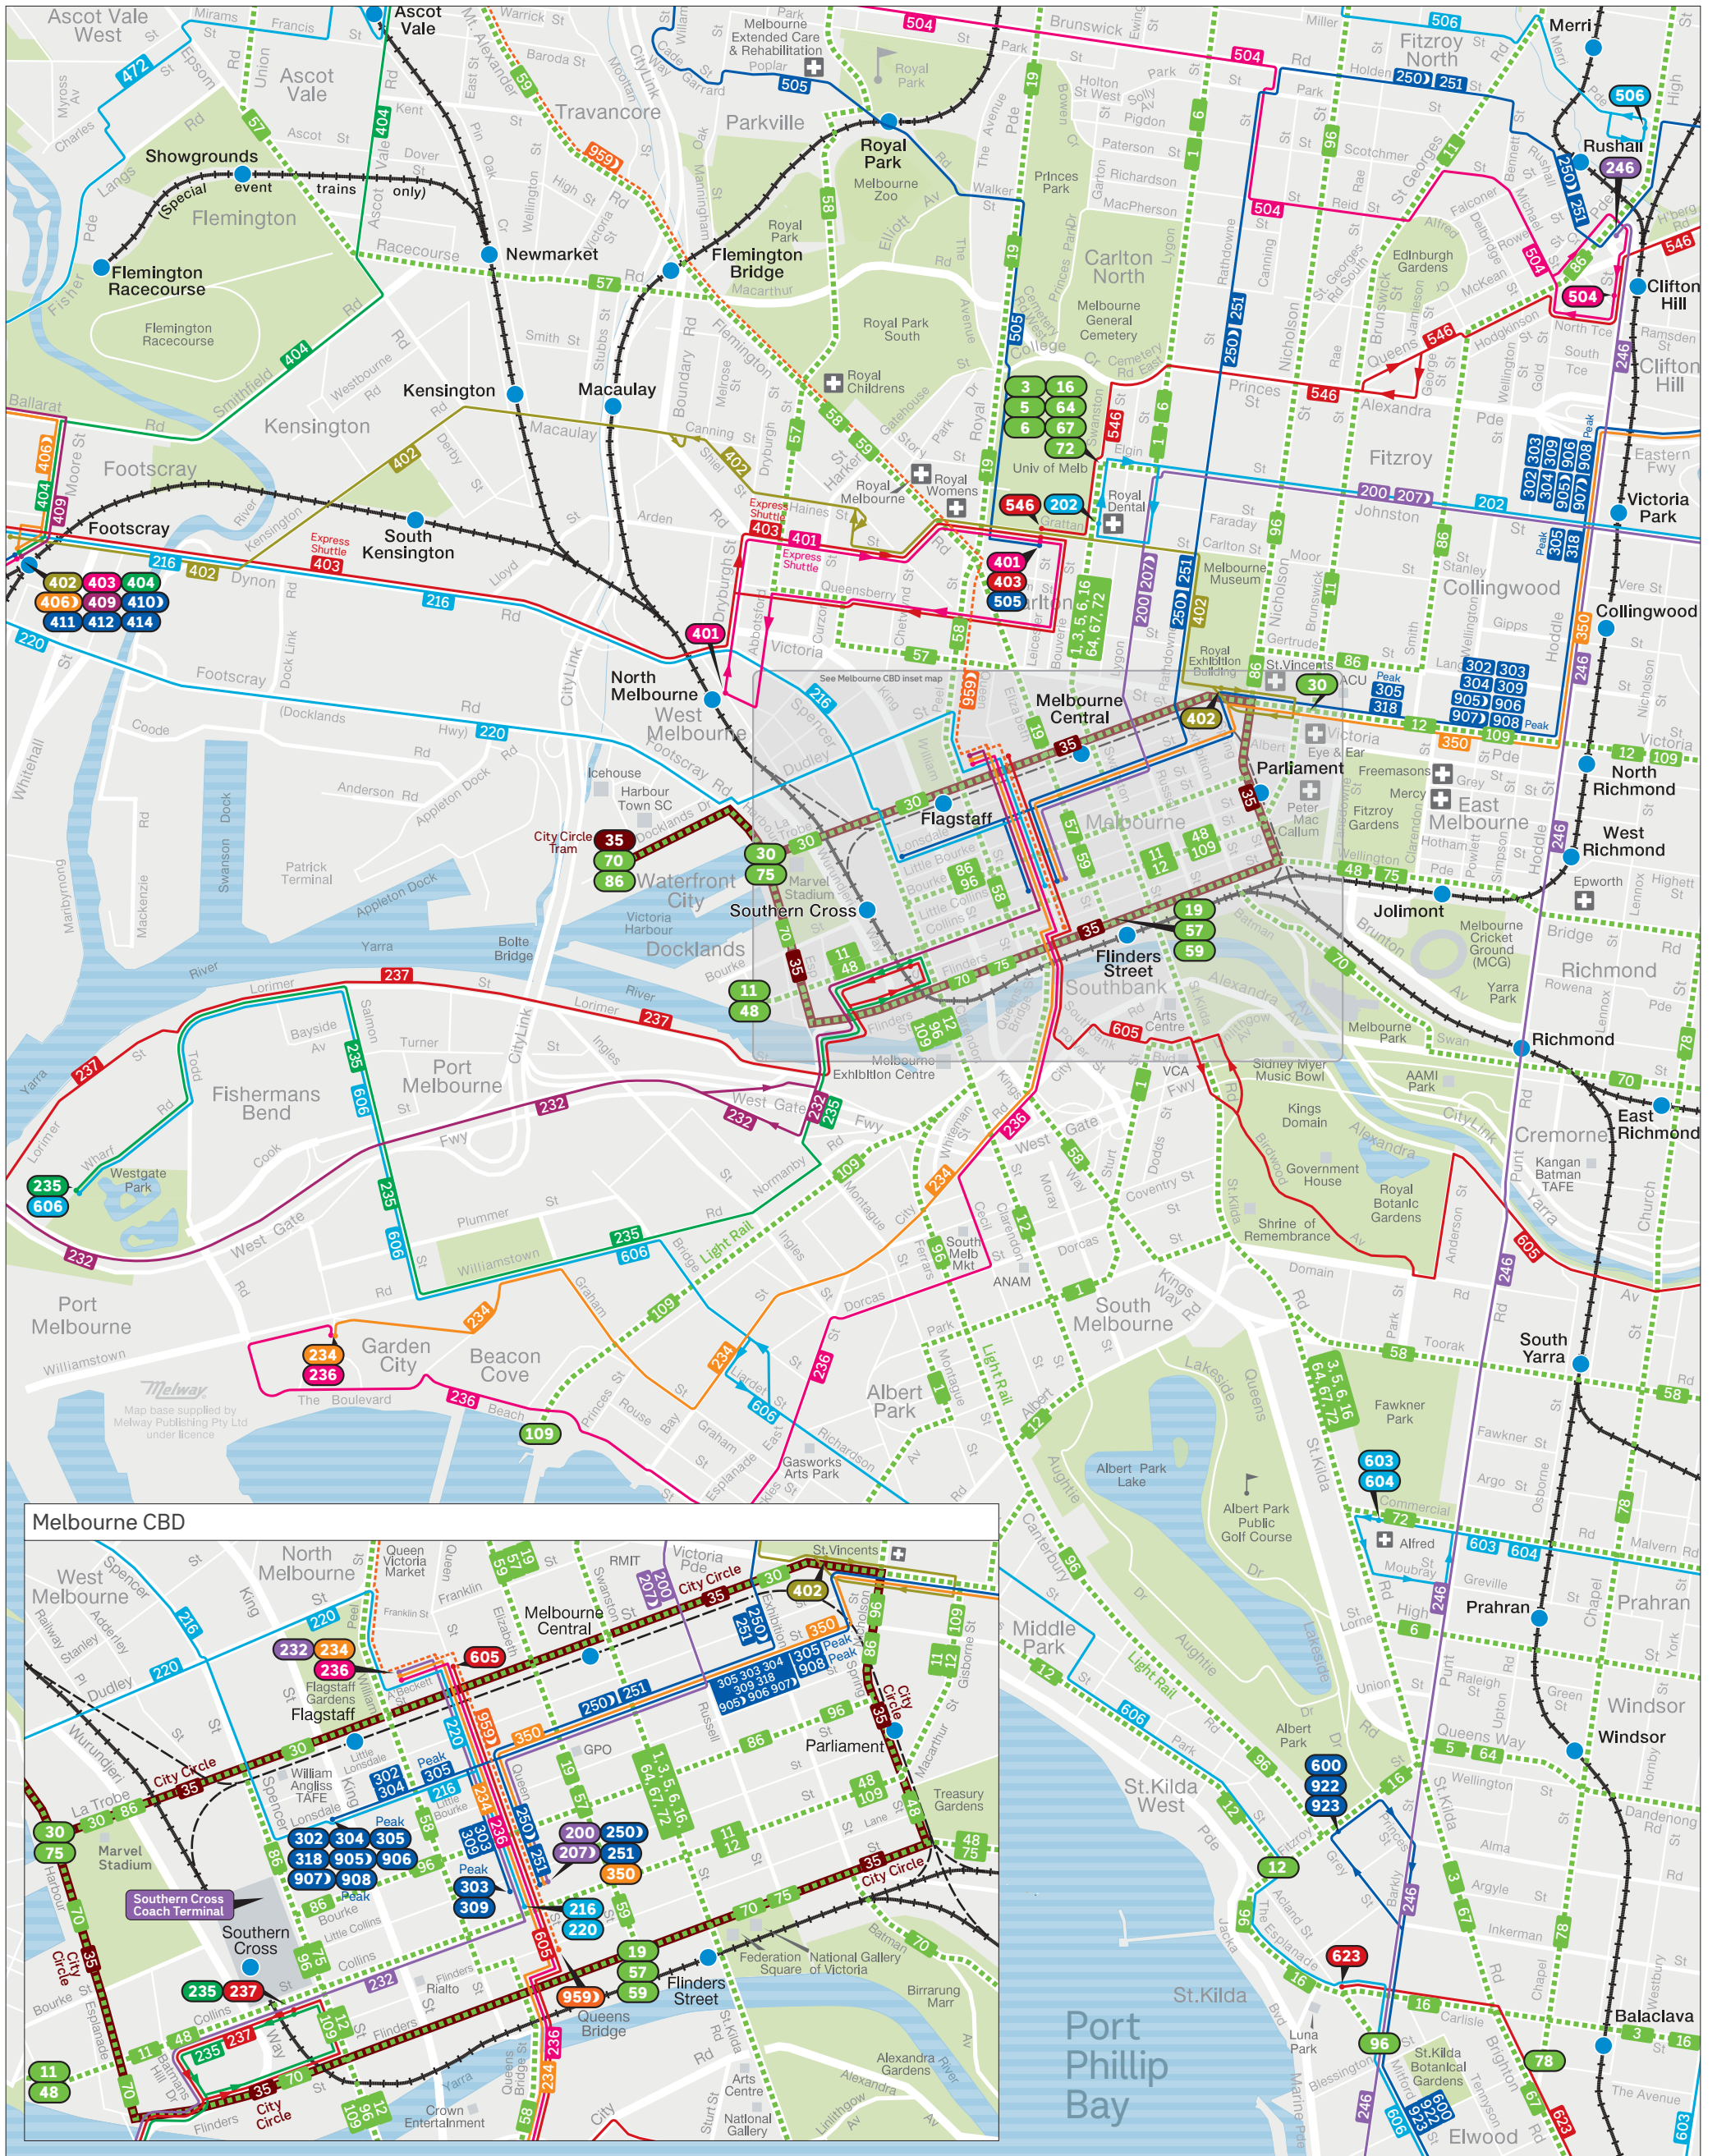

Melbourne bus network

— Train
 — Bus
 — Bus Deviation/Bus Extension
 600 Bus terminus
 600 Night Bus terminus

MAP NOT TO SCALE
Effective July 2024

Department of Transport and Planning

For more public transport information visit ptv.vic.gov.au, use the PTV app or call 1800 800 007.

DTP0691724

Authorised by the Department of Transport and Planning, 1 Spring Street, Melbourne