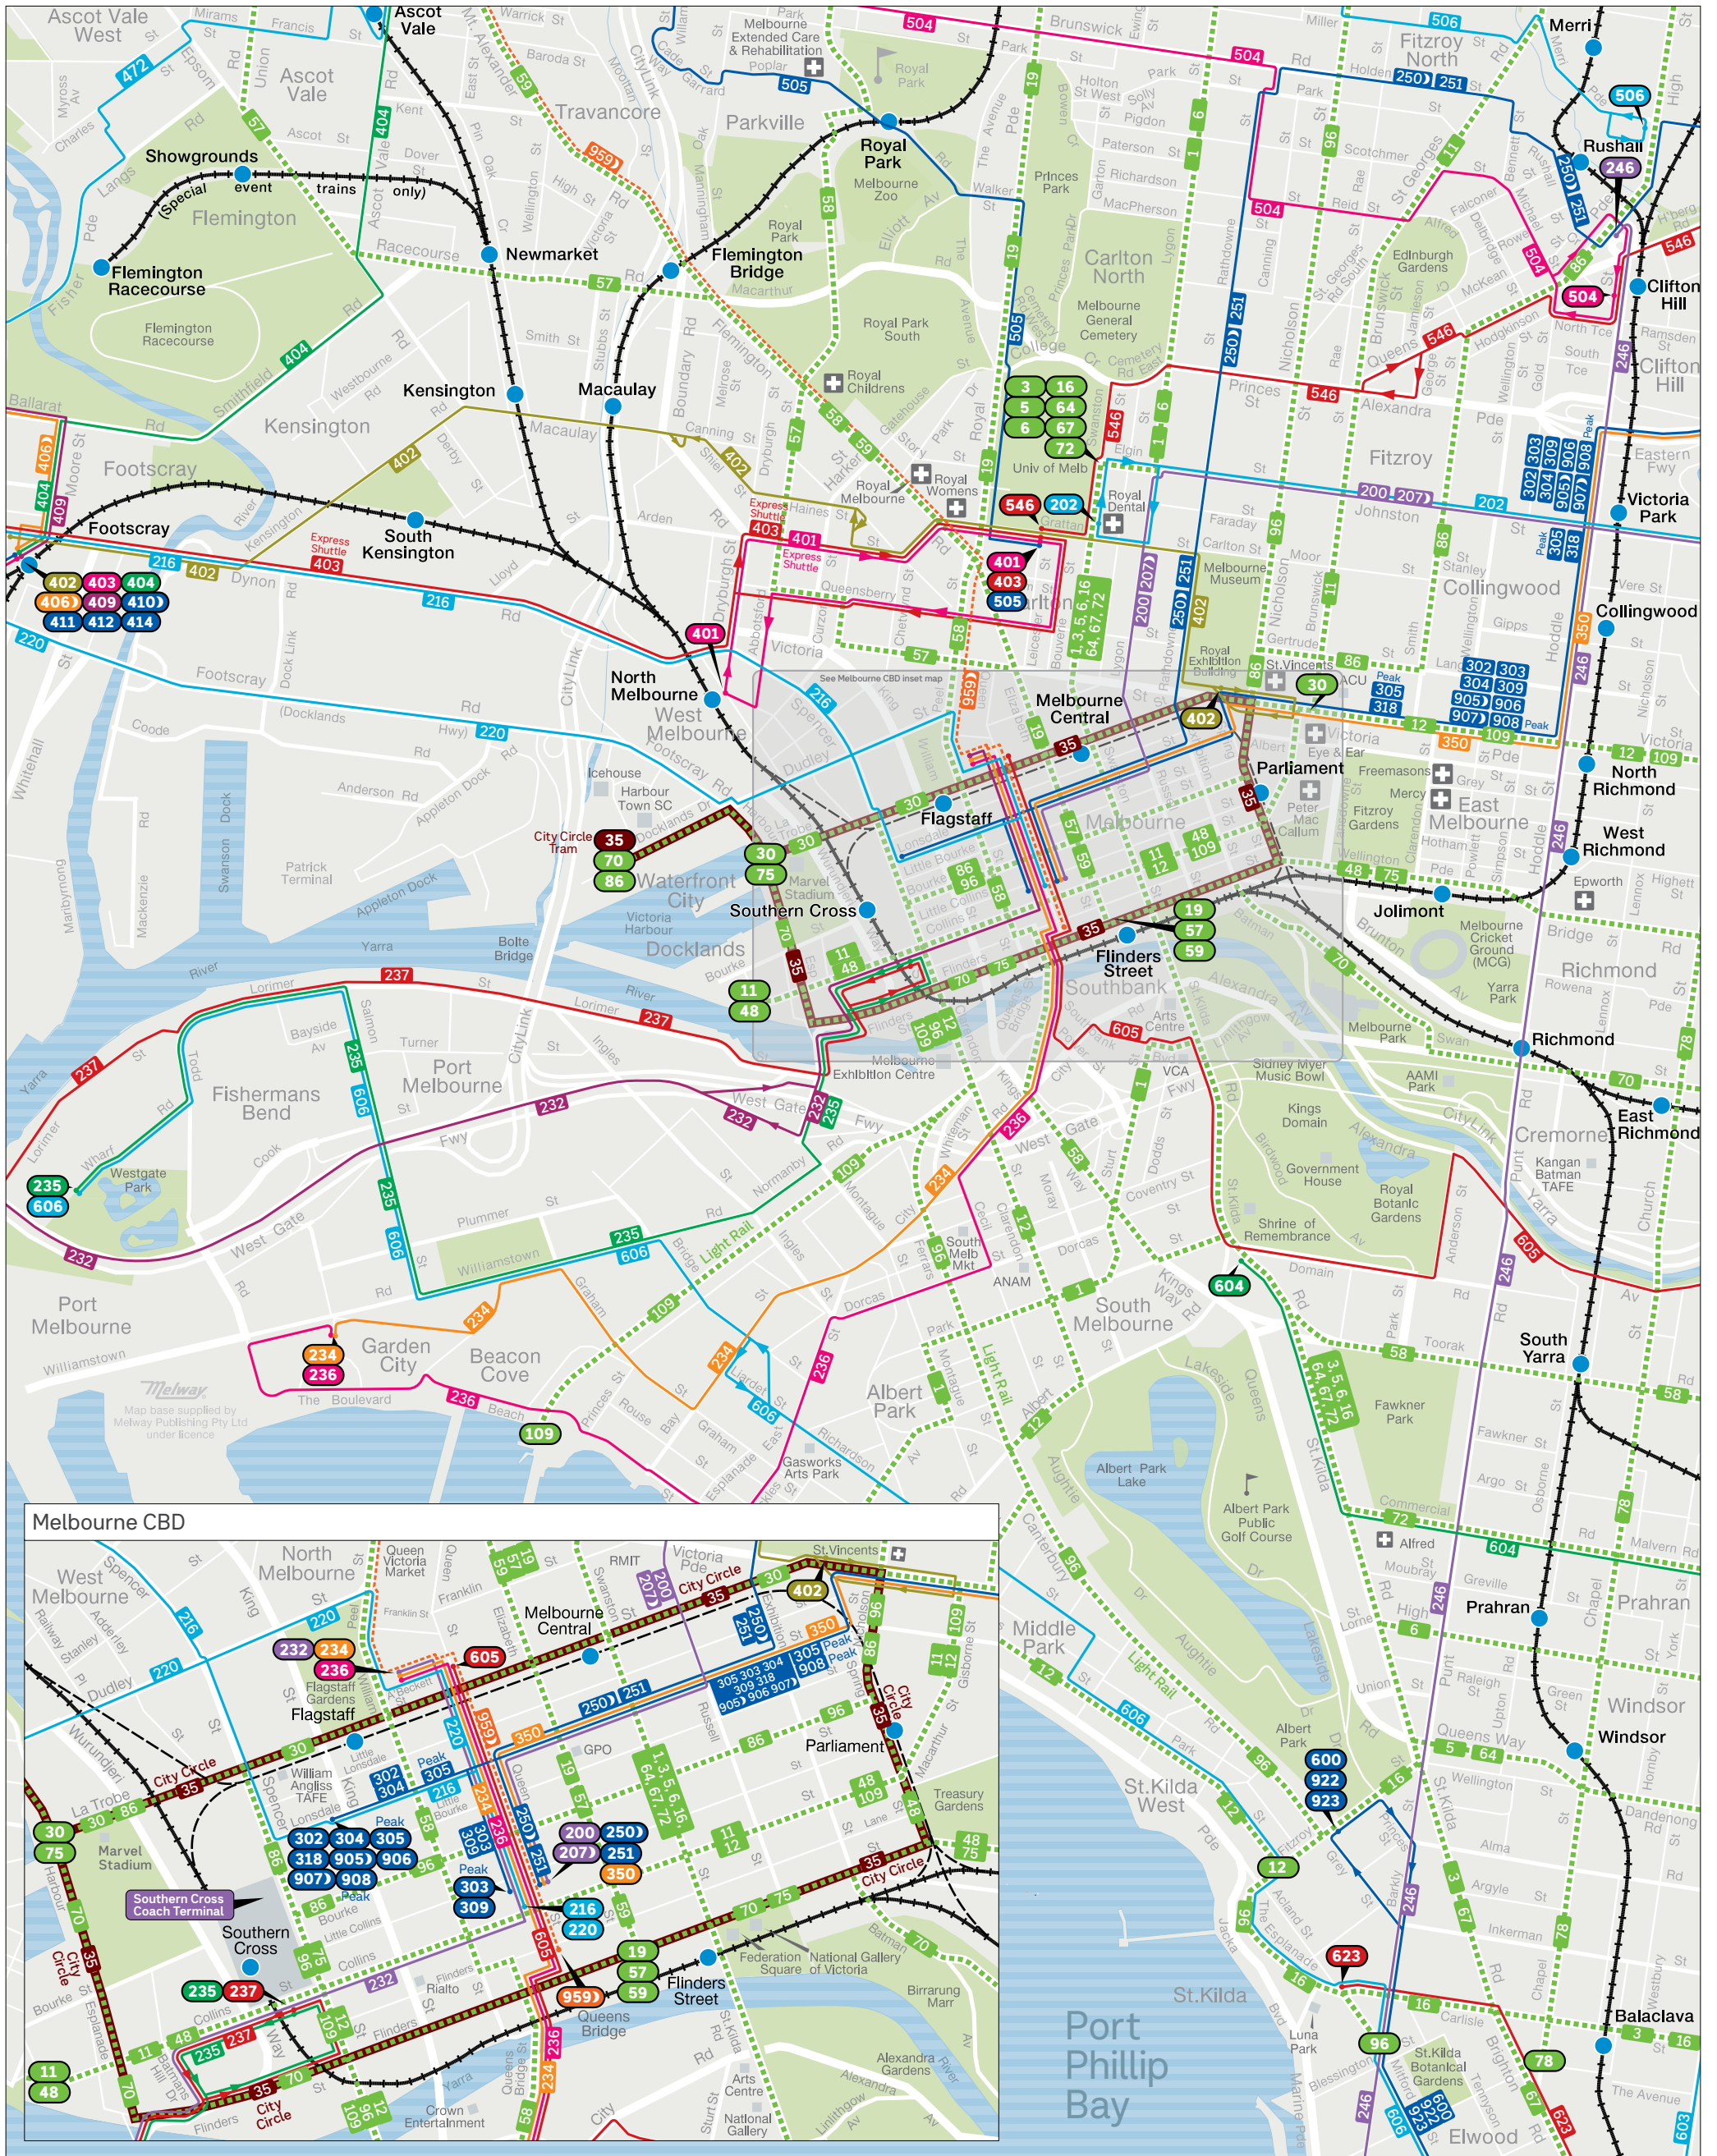

Melbourne bus network

— Train
 — Bus
 — Bus Deviation/Bus Extension
 ● Bus terminus
 ● Night Bus terminus

MAP NOT TO SCALE
 Effective November 2024

VICTORIA State Government
 Department of Transport and Planning
 For more public transport information visit ptv.vic.gov.au, use the PTV app or call 1800 800 007.