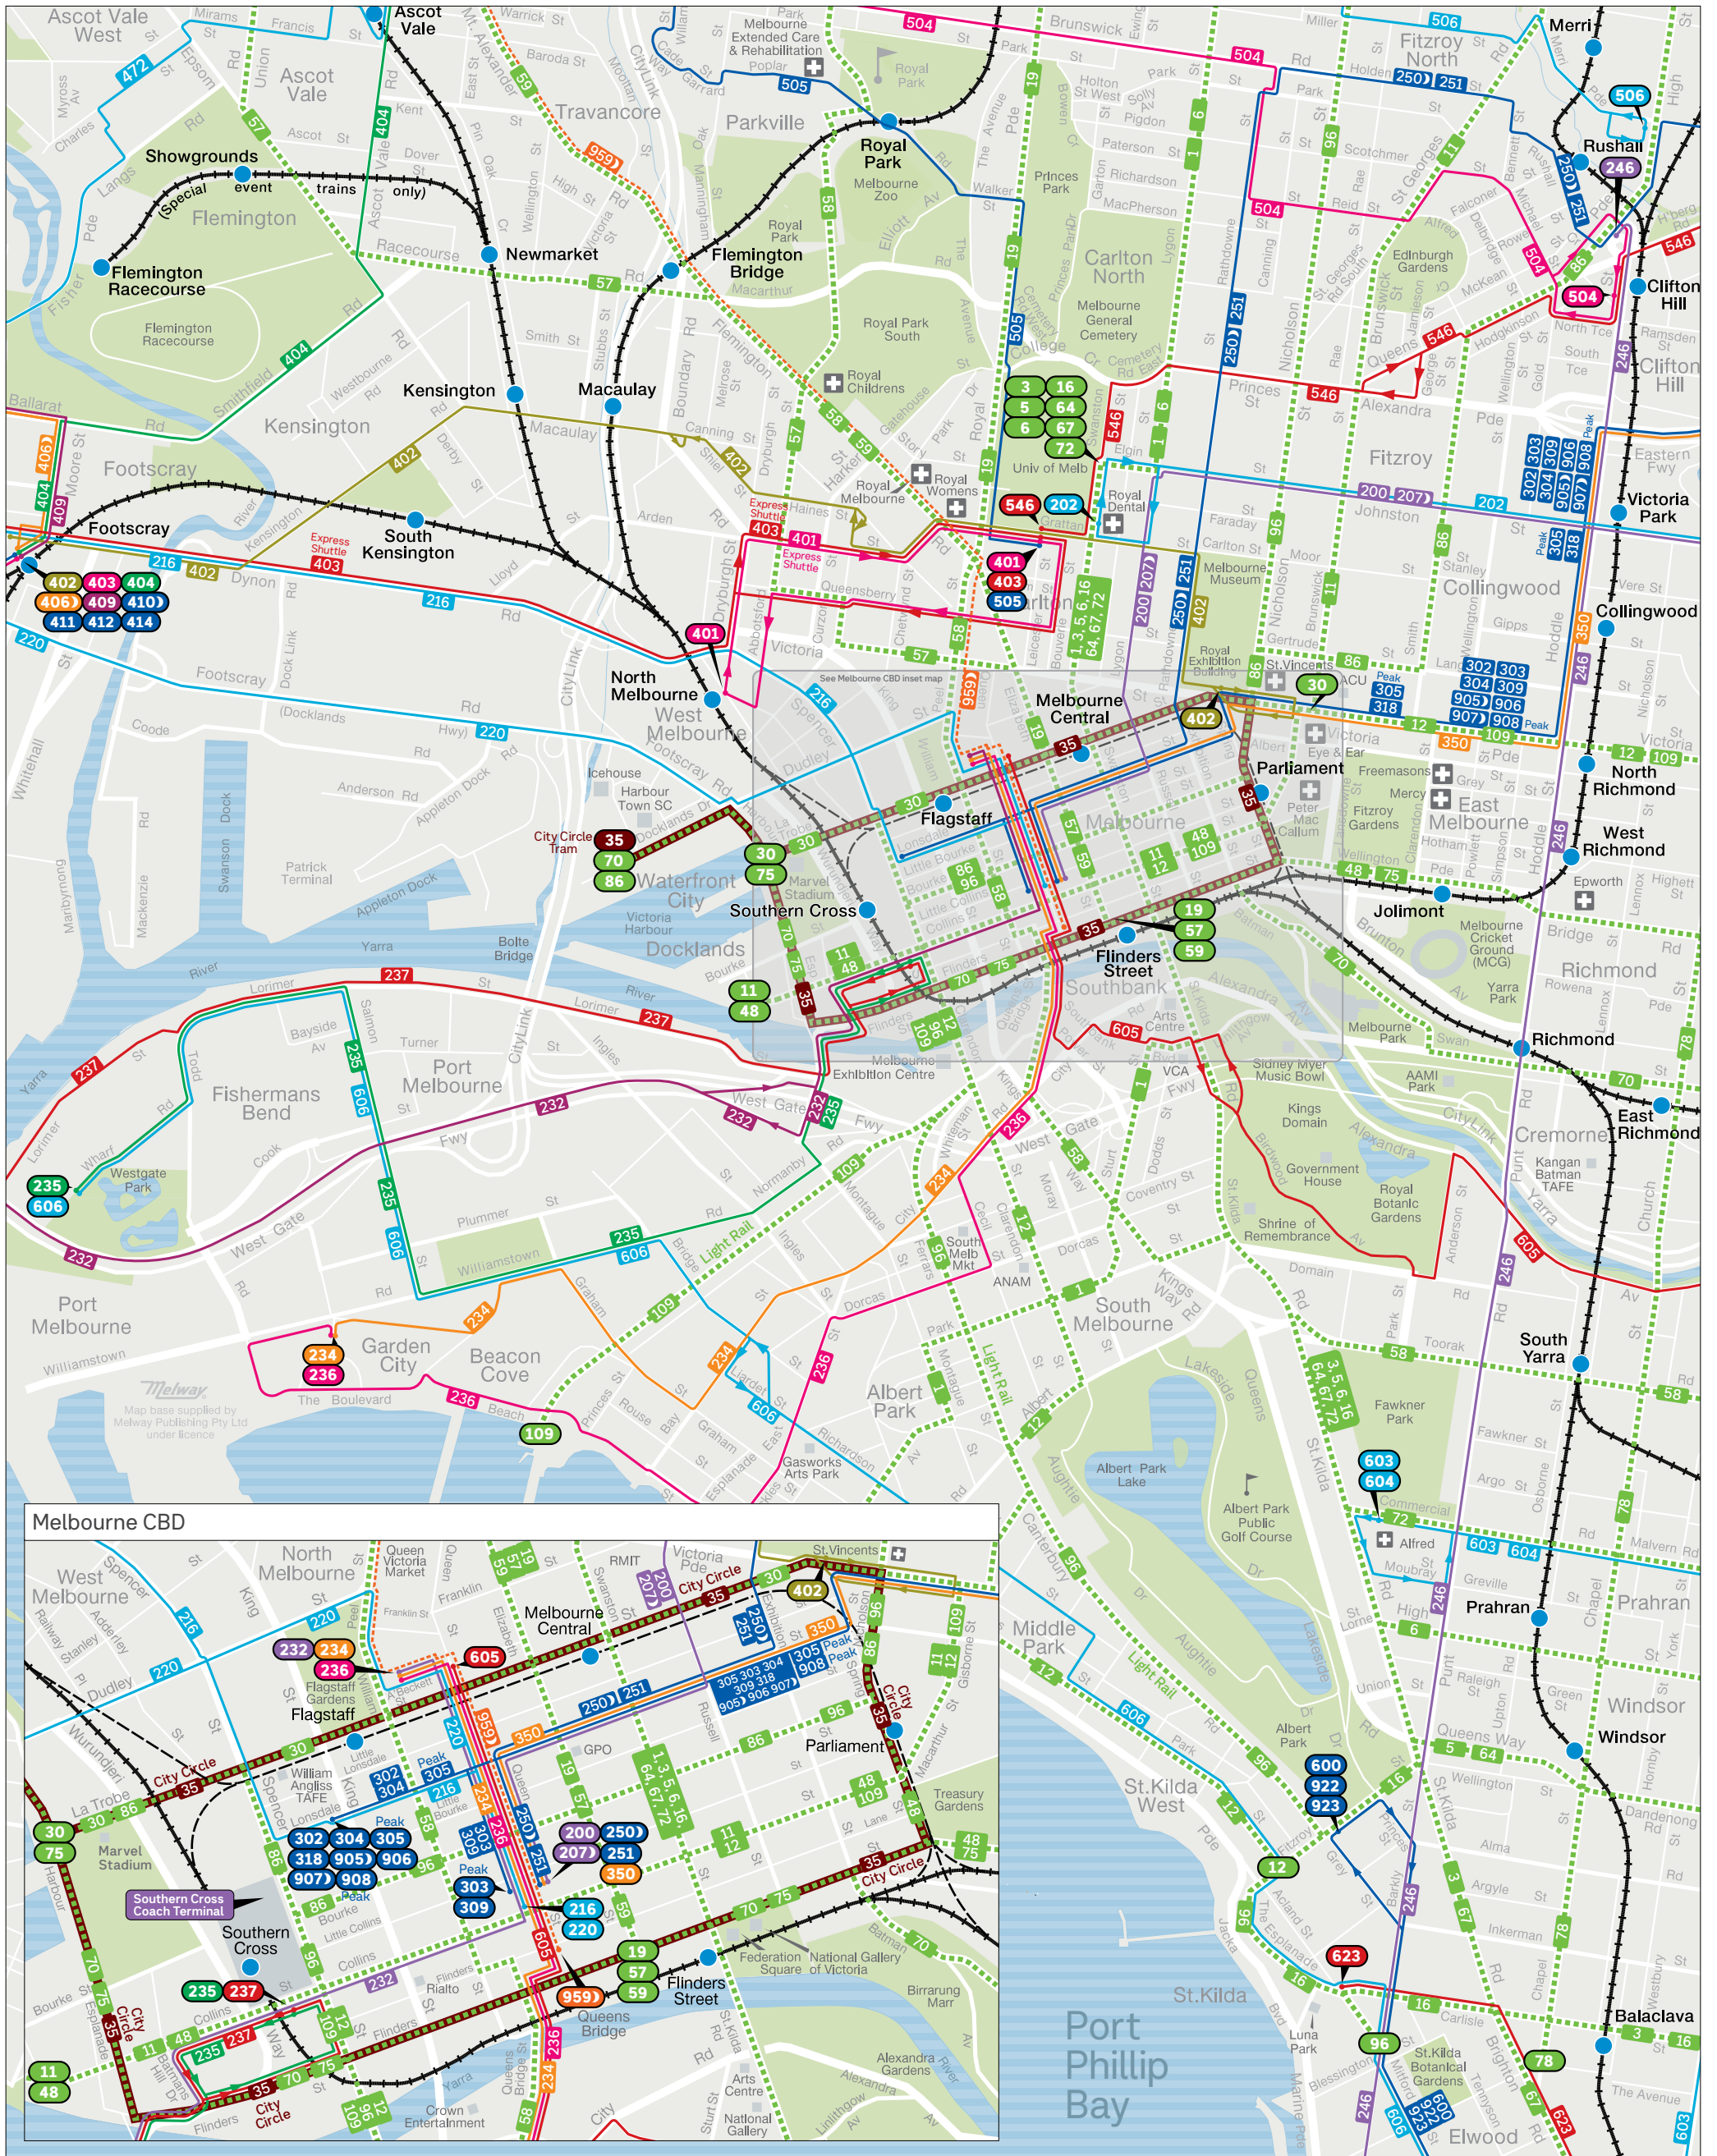

Melbourne bus network

— Train
 — Bus
 — Bus Deviation/Bus Extension
 600 Bus terminus
 600 Night Bus terminus

MAP NOT TO SCALE
Effective September 2024

Department of Transport and Planning

For more public transport information visit ptv.vic.gov.au, use the PTV app or call 1800 800 007.