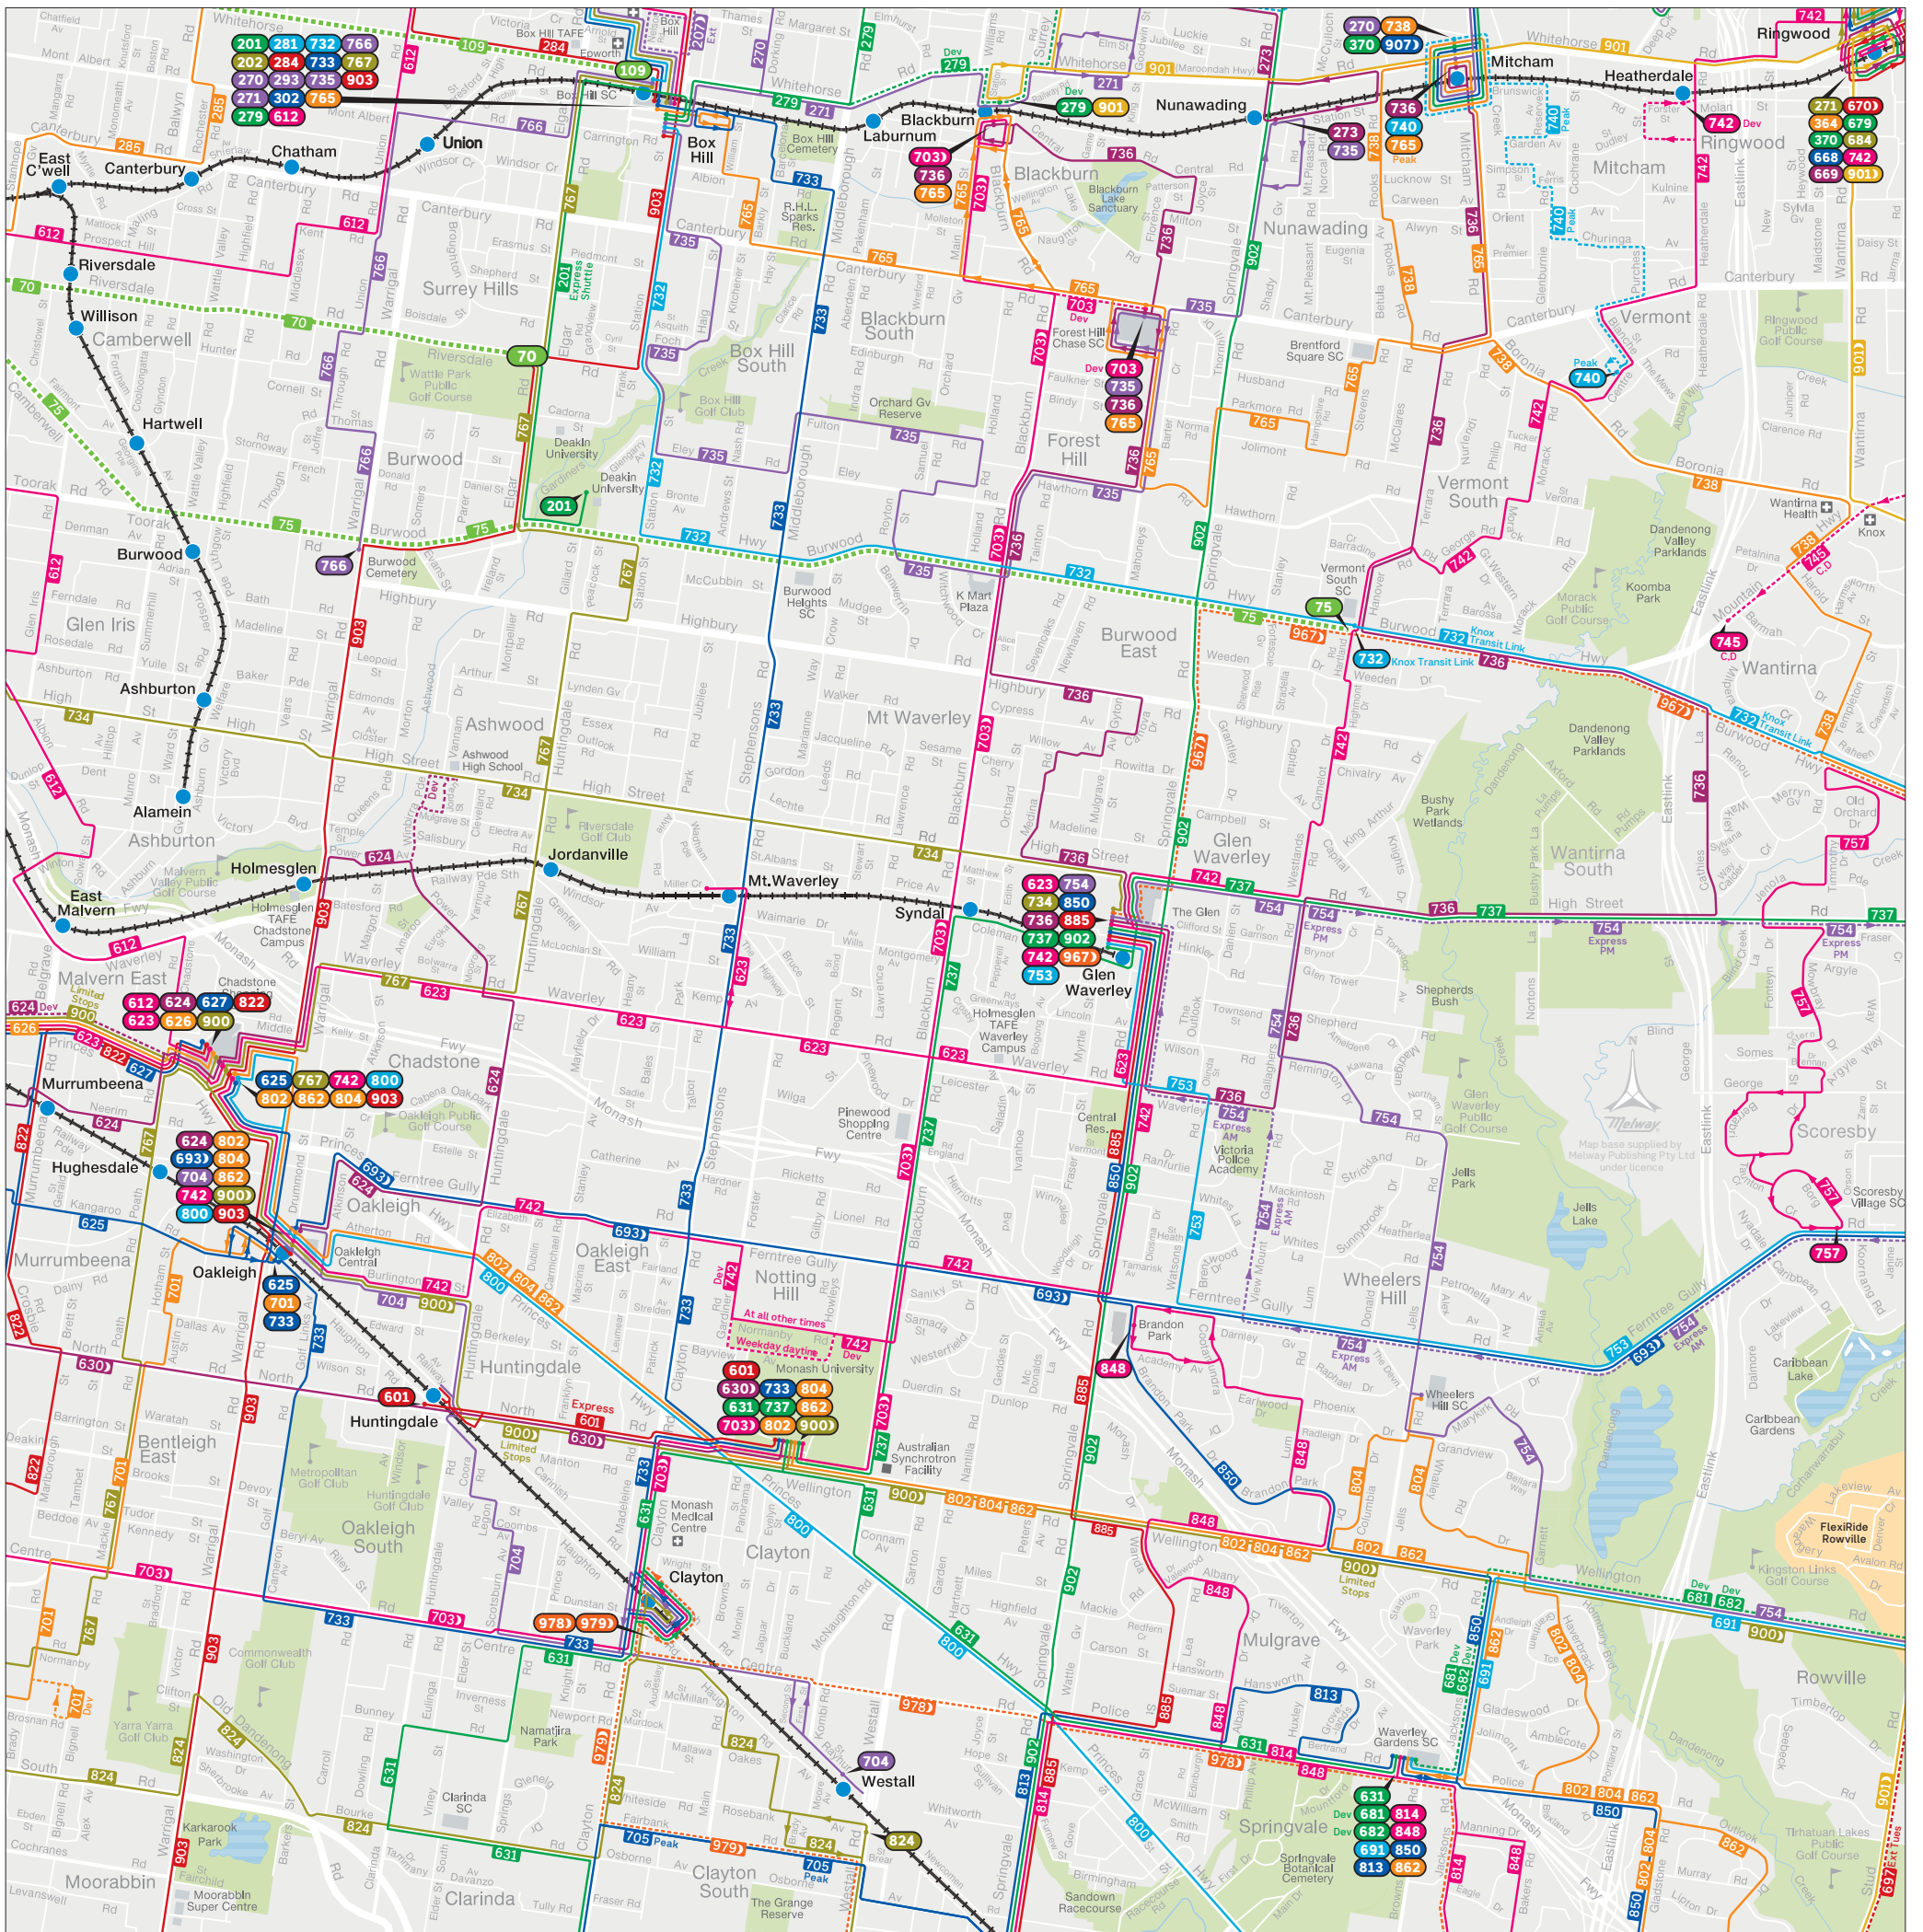

Monash bus network

— Train
 — Tram
 — Bus
 - - - Bus Deviation/Bus Extension
 ● Tram terminus
 ● Bus terminus
 ● Night Bus terminus

MAP NOT TO SCALE
Effective November 2024

DTP1076/24

For more public transport information visit ptv.vic.gov.au, use the **PTV app** or call **1800 800 007**.