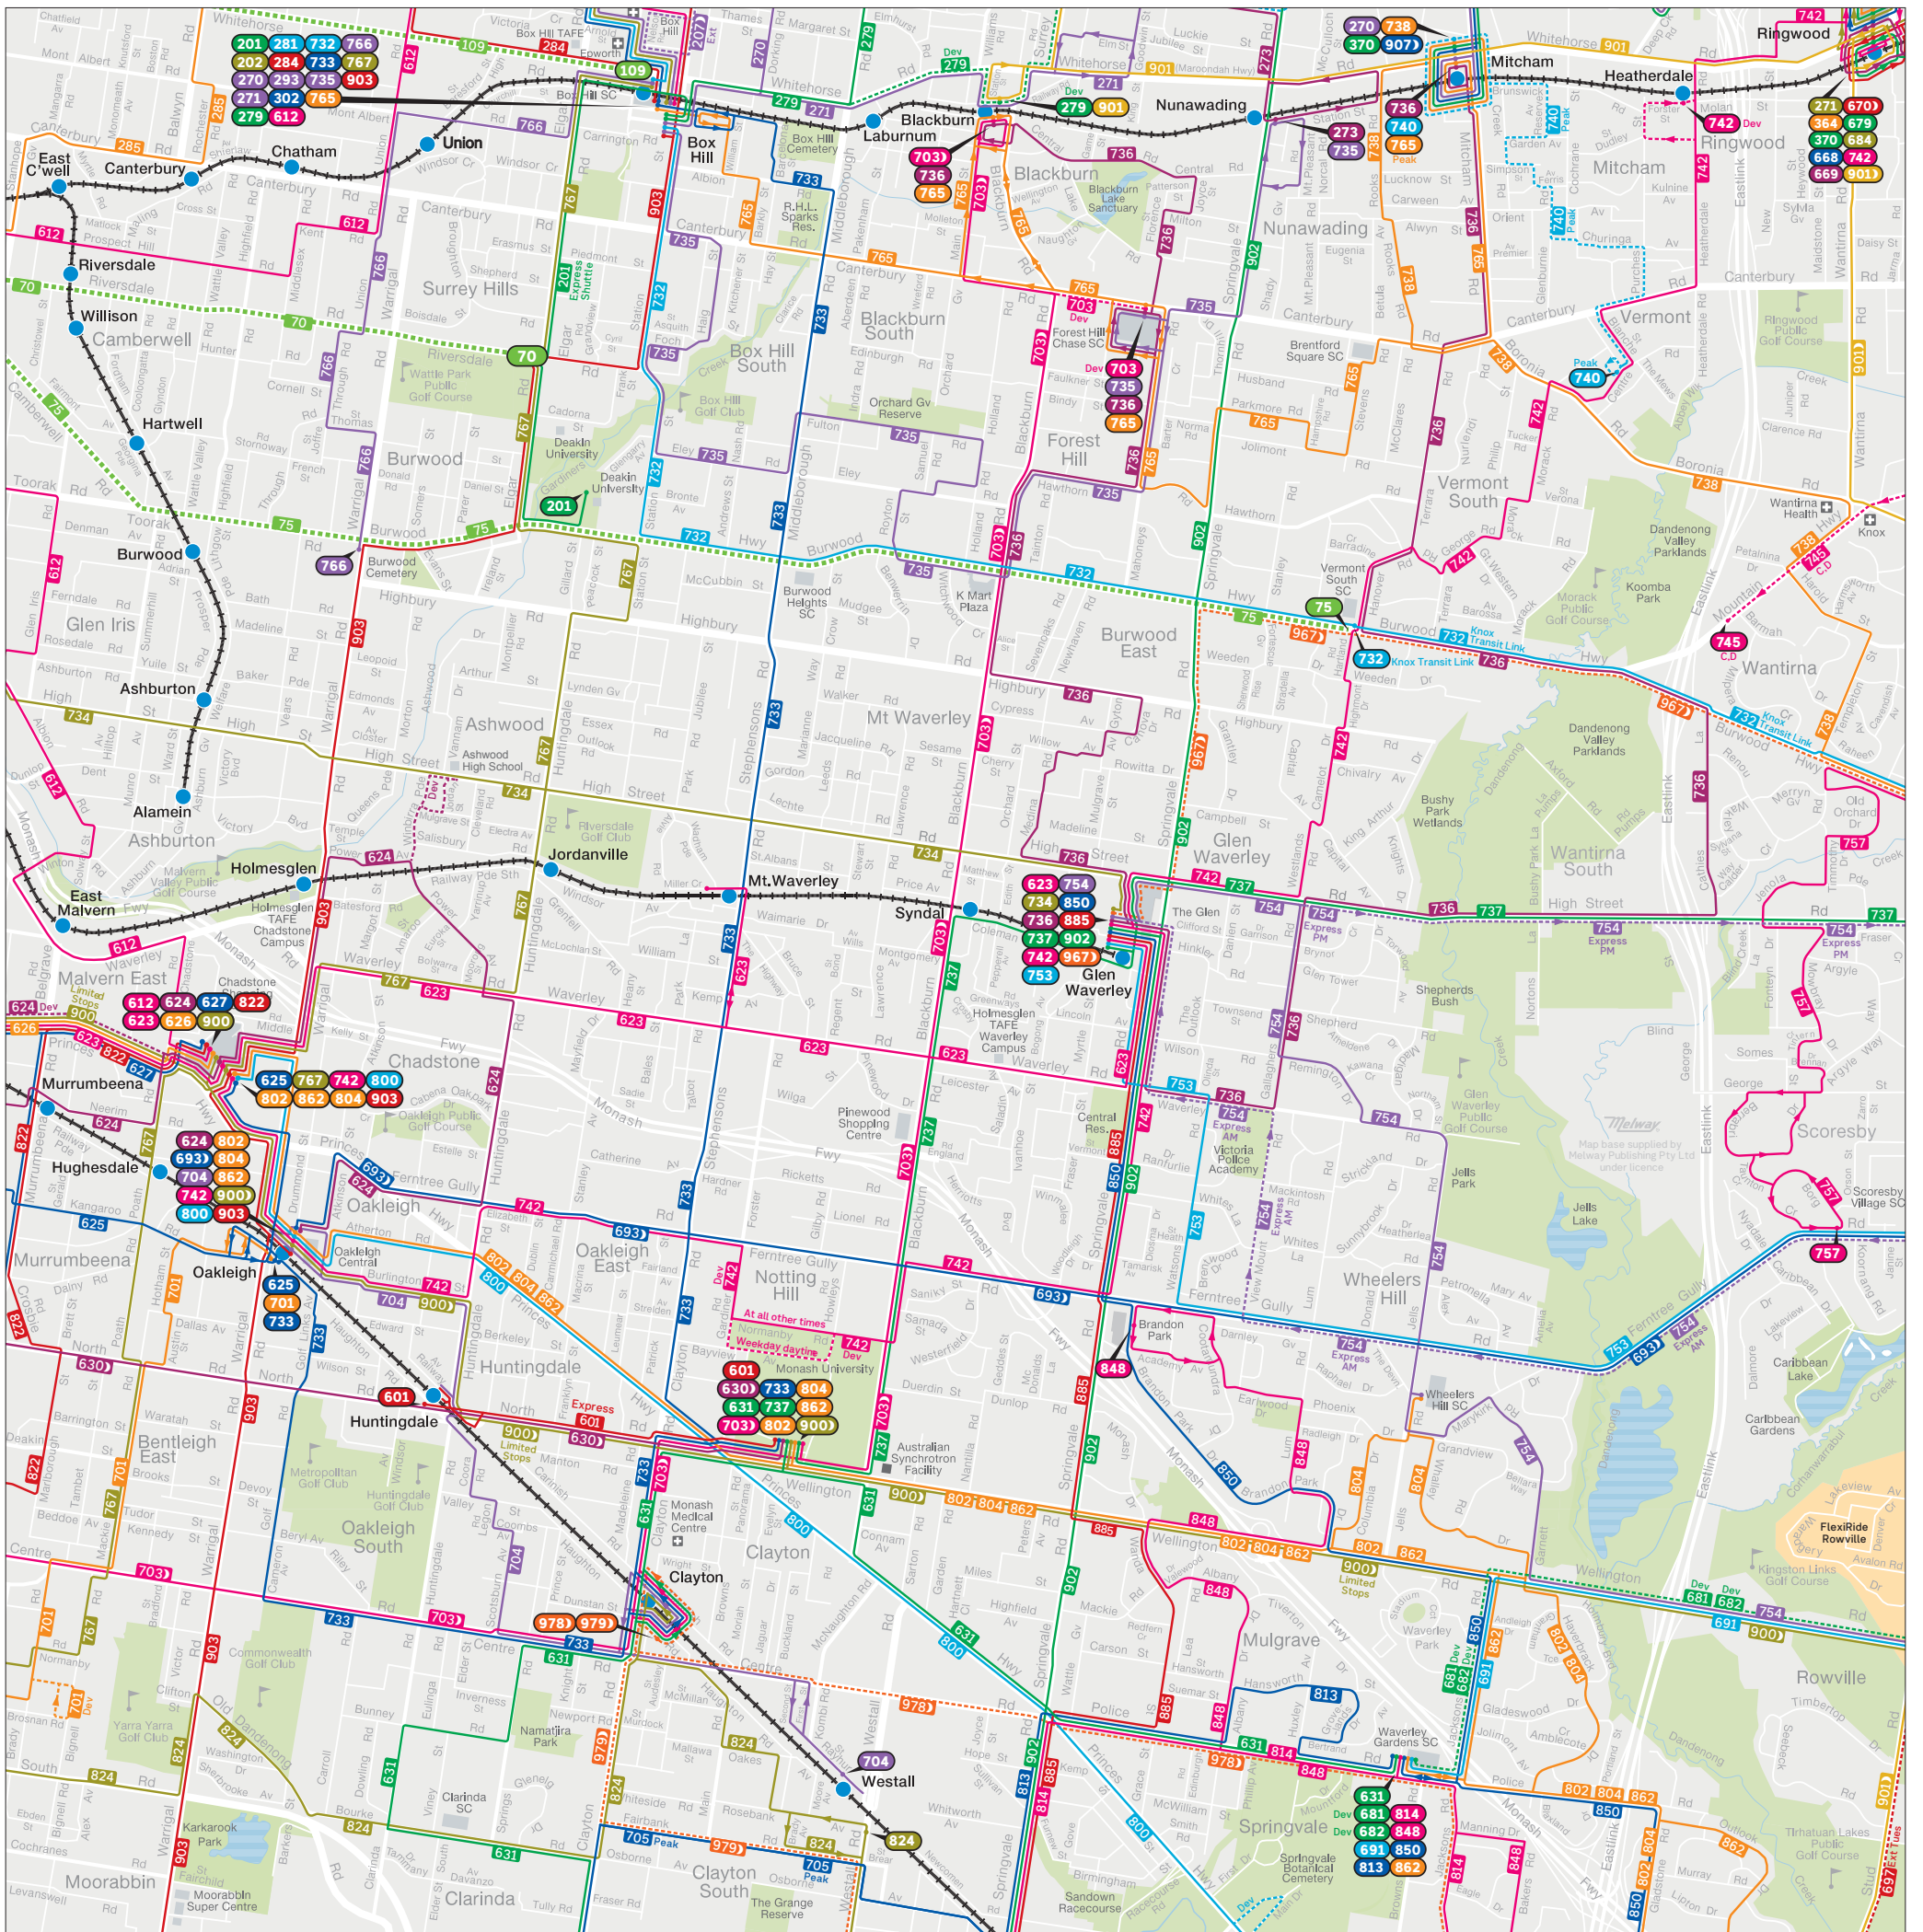

Monash bus network

— Train
 — Tram
 — Bus
 - - - Bus Deviation/Bus Extension
 ● 64 Tram terminus
 ● 600 Bus terminus
 ● 600 Night Bus terminus

MAP NOT TO SCALE
Effective October 2024

DT0932/24

For more public transport information visit ptv.vic.gov.au, use the **PTV app** or call **1800 800 007**.

Authorised by the Department of Transport and Planning, 1 Spring Street, Melbourne