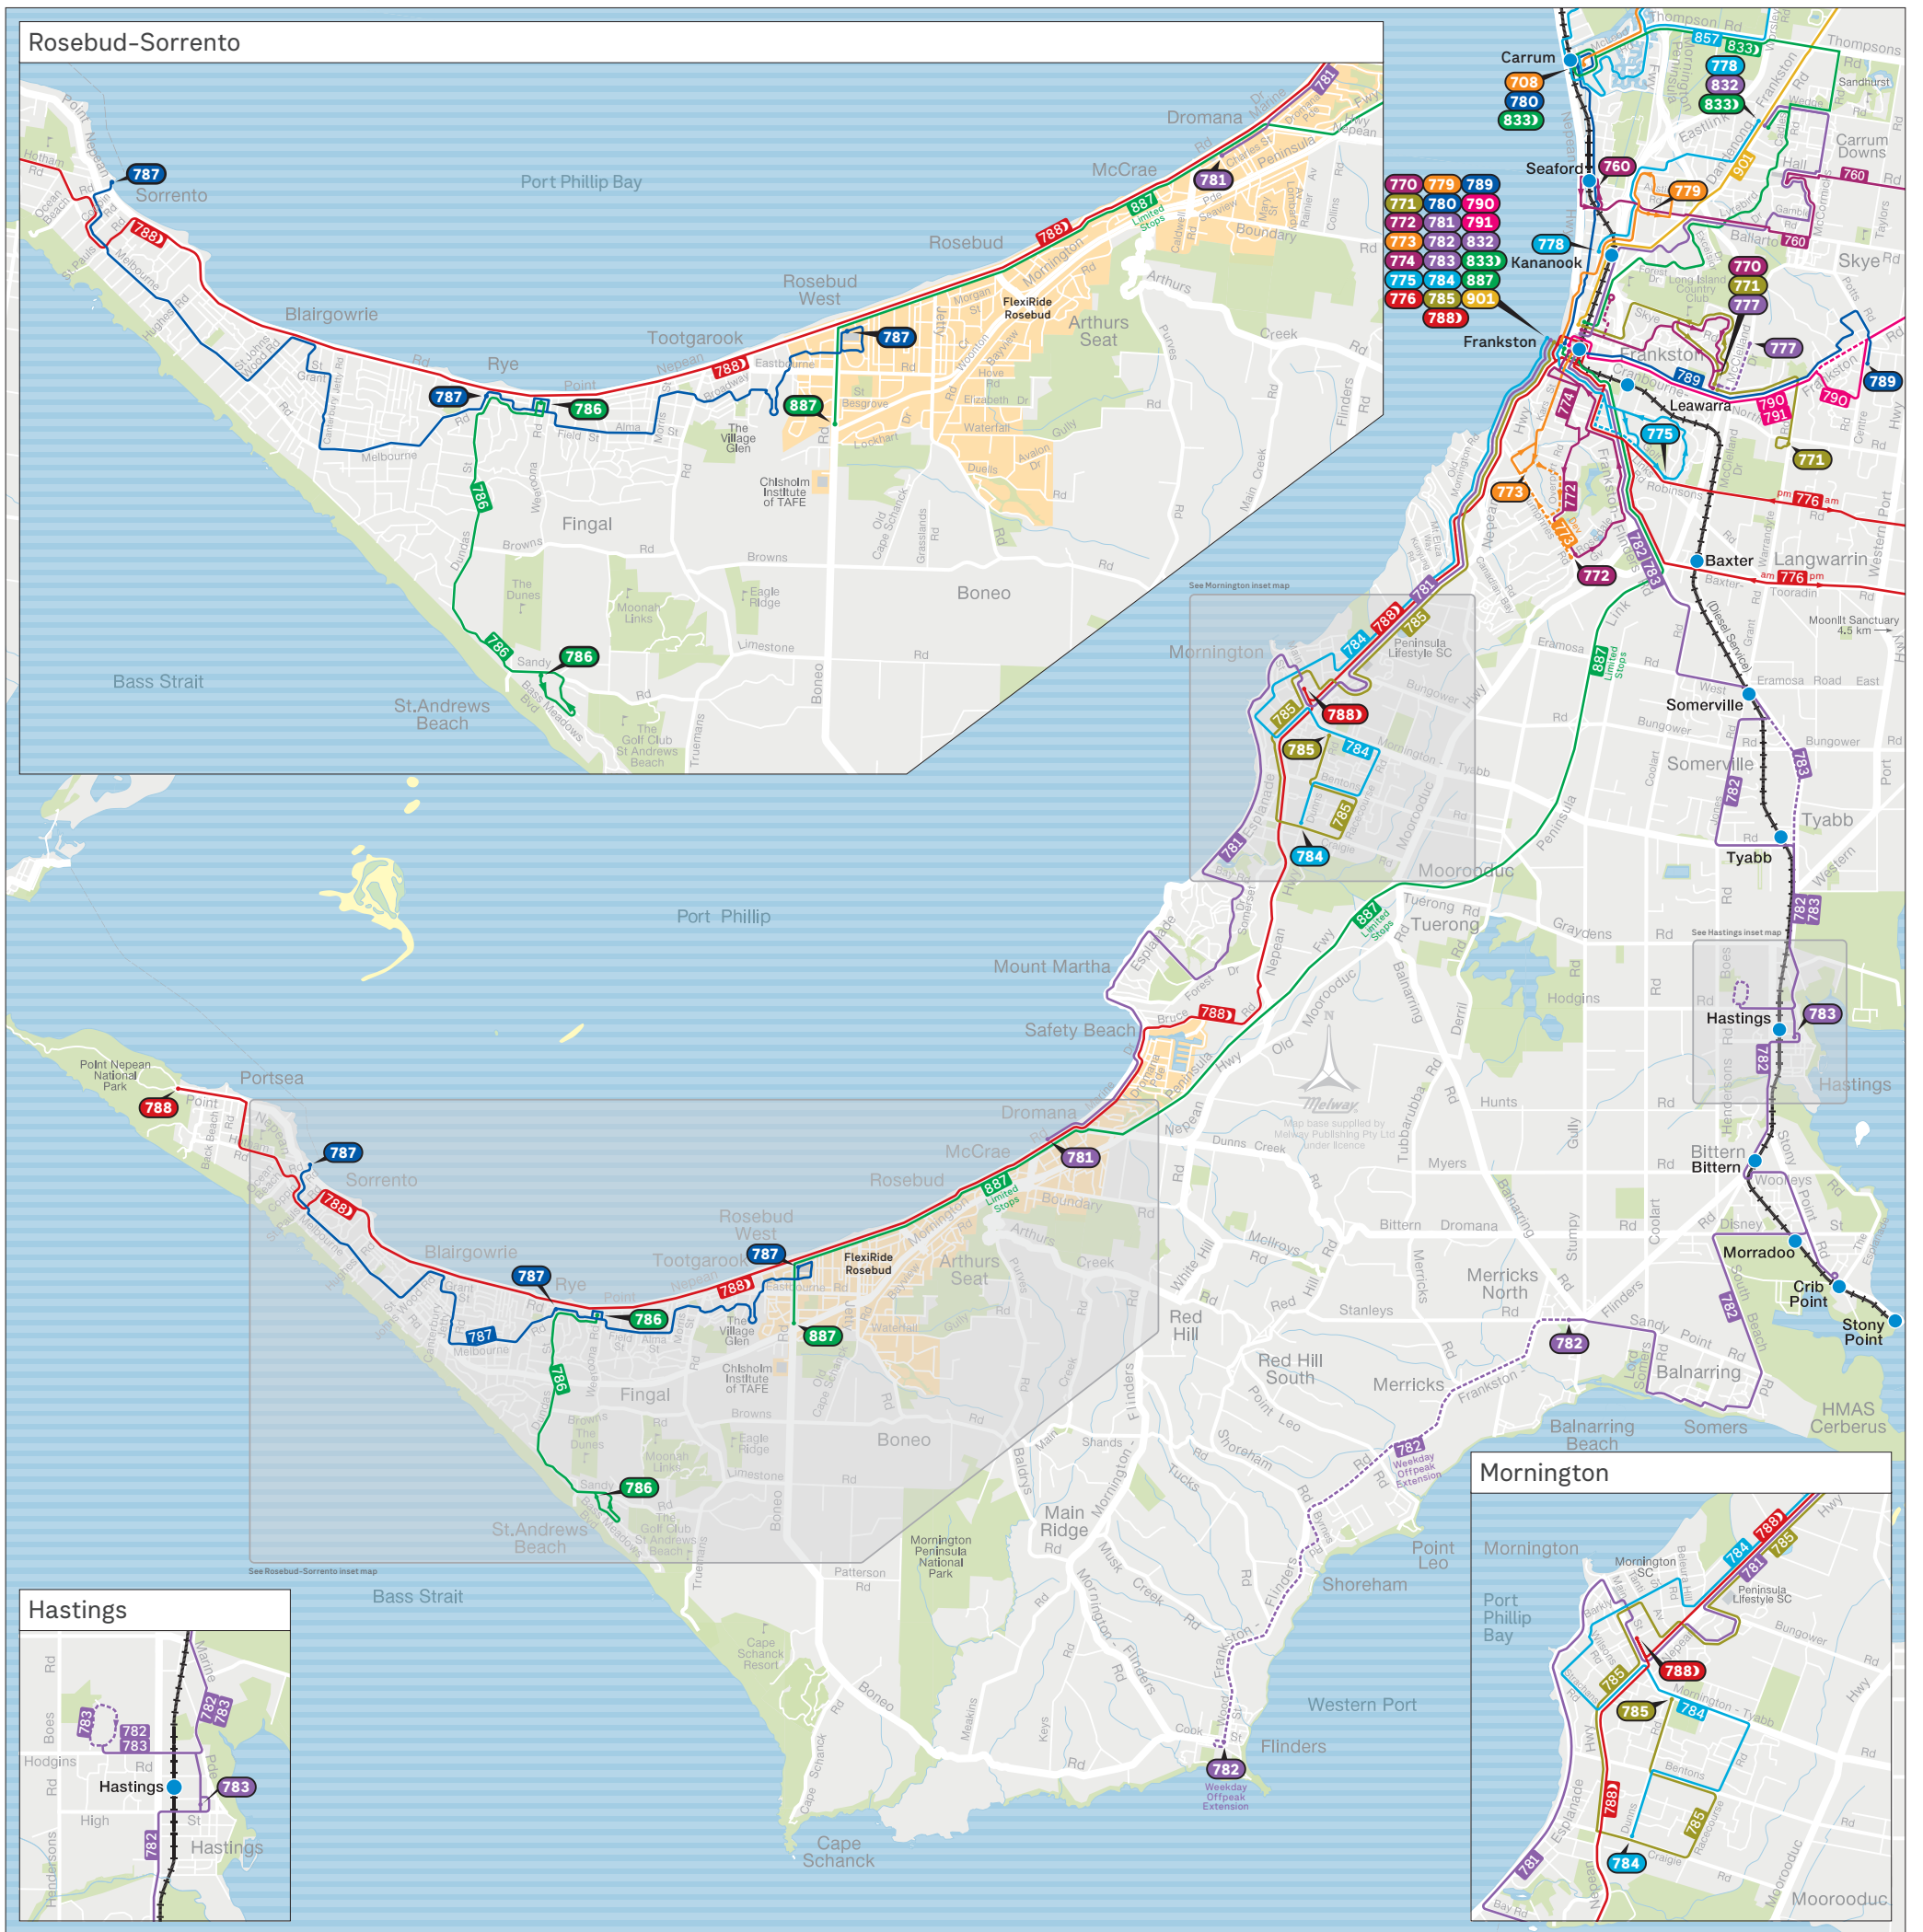

Mornington Peninsula bus network

Train
 Bus
 Bus terminus
 Night Bus terminus

MAP NOT TO SCALE

 Effective August 2024

For more public transport information
 visit ptv.vic.gov.au, use the PTV app or call 1800 800 007.