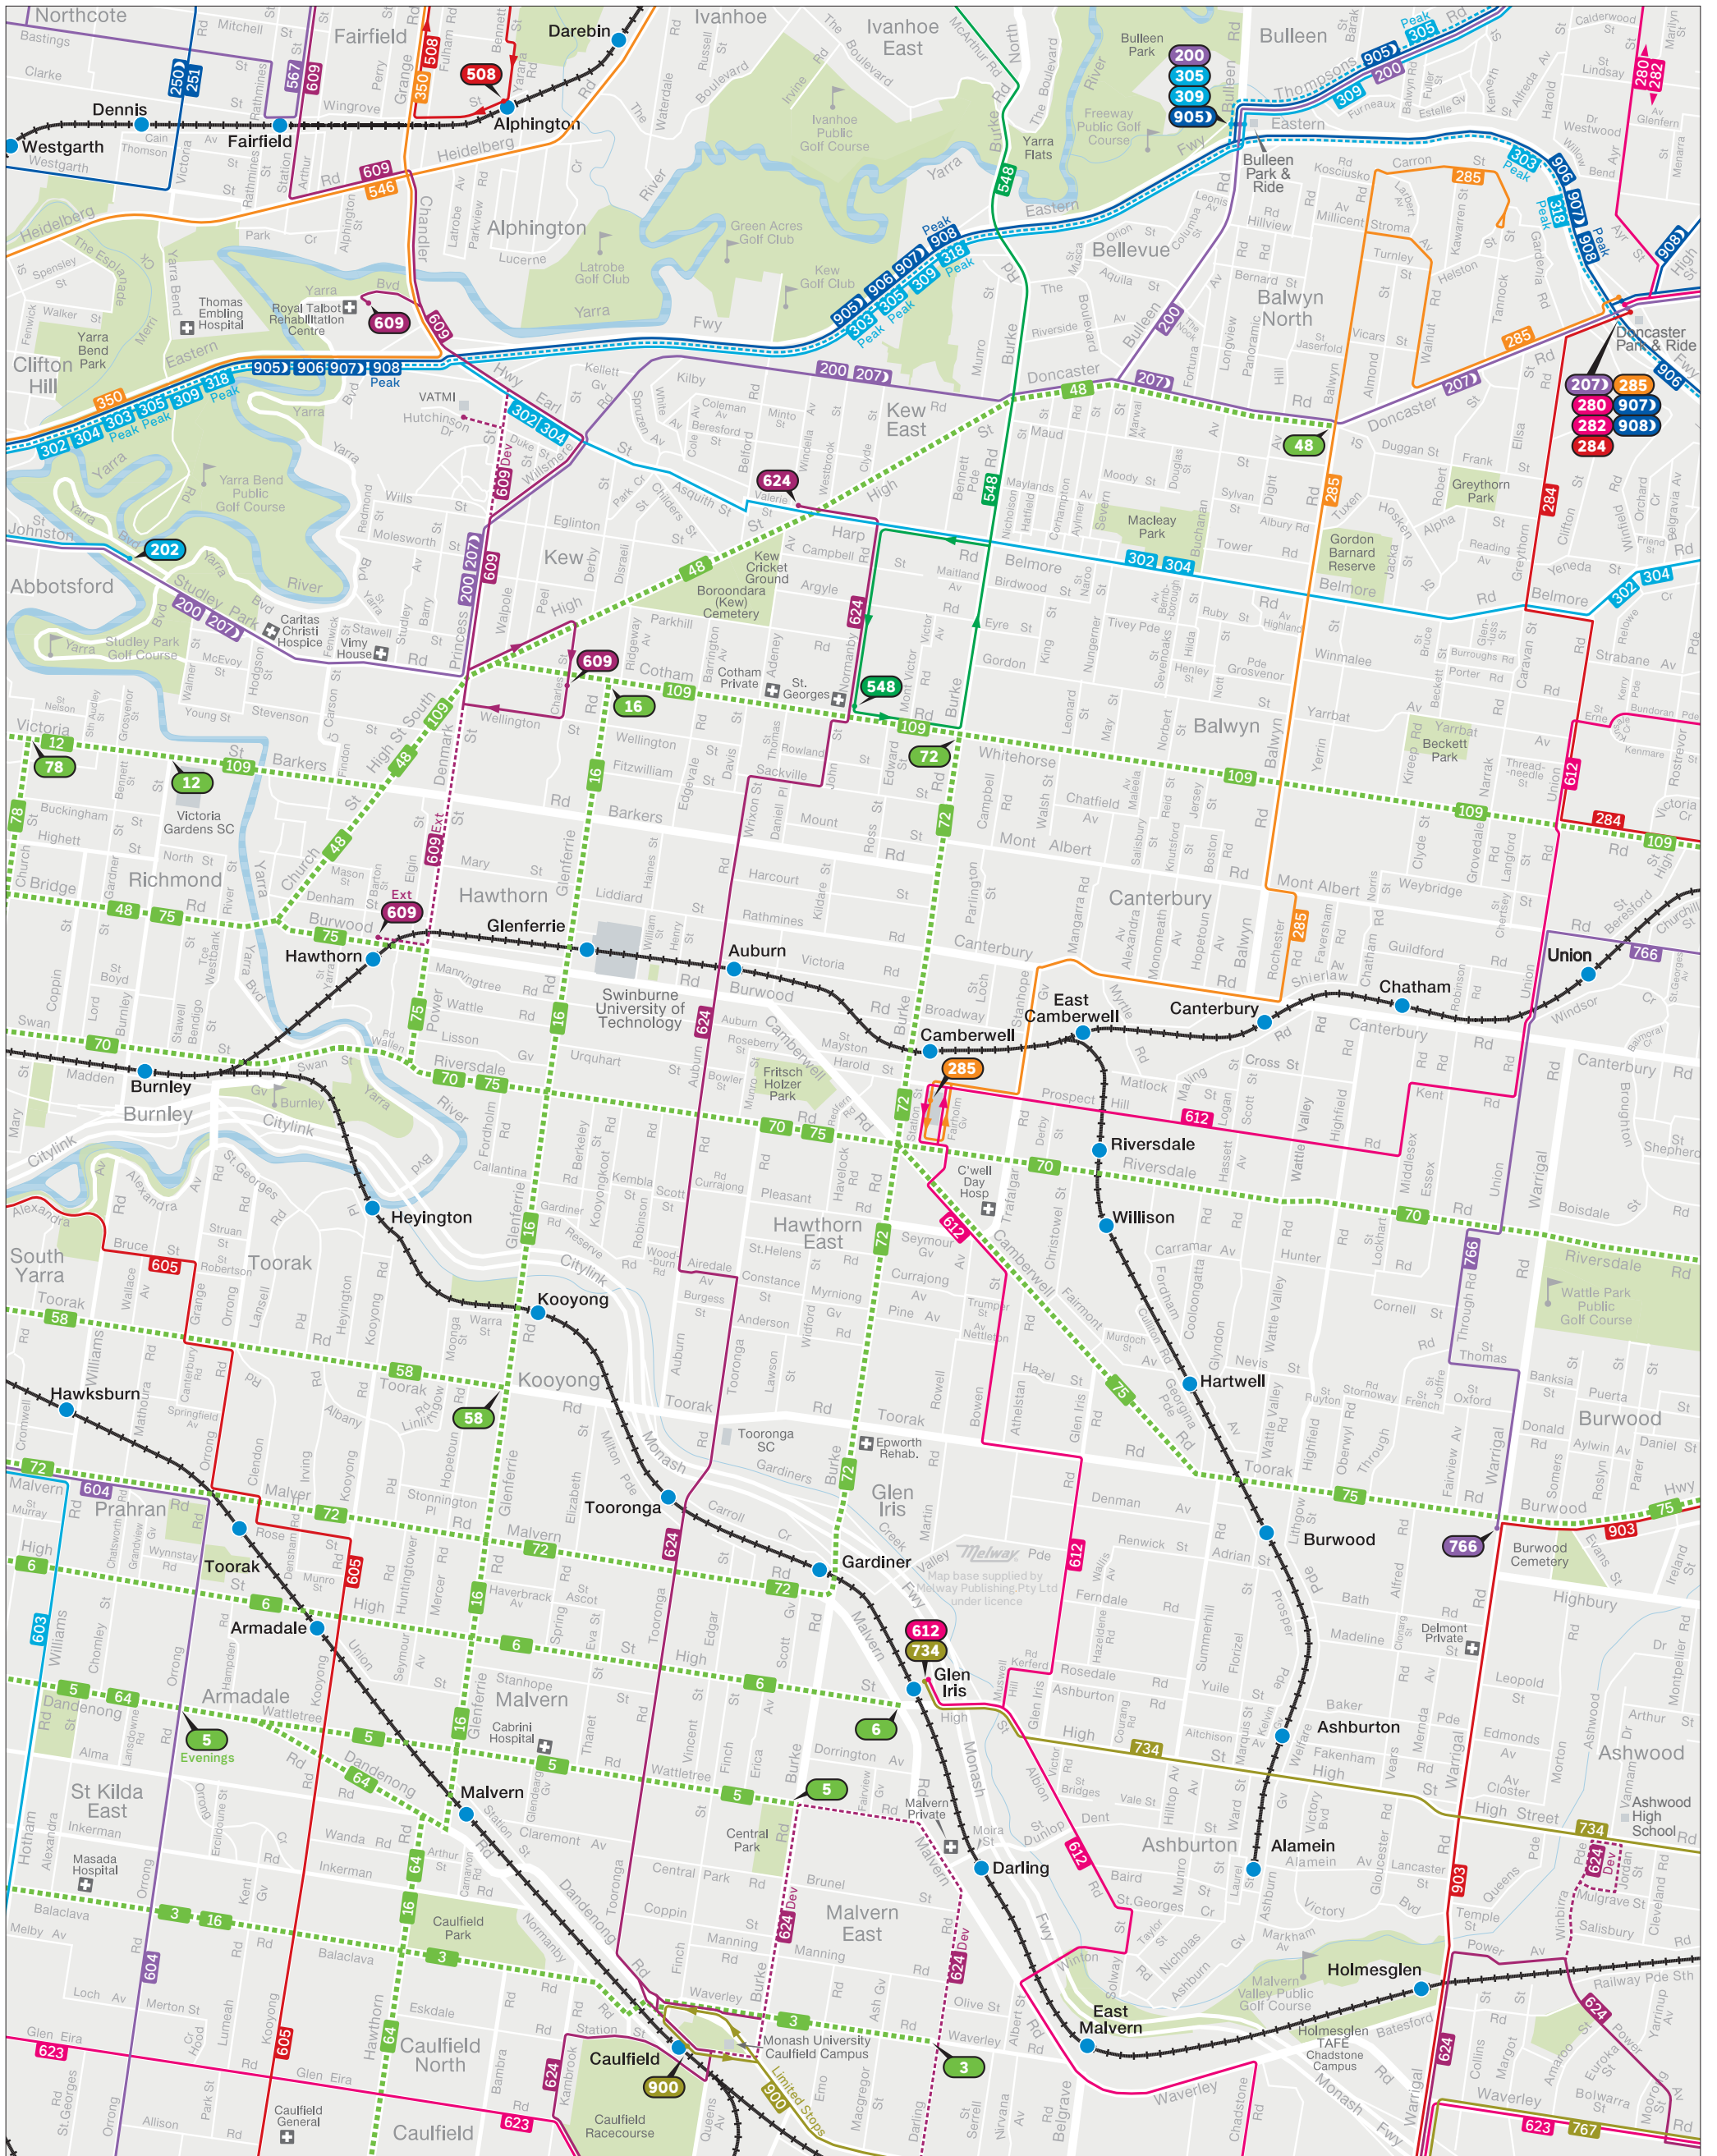

Boroondara bus network

— Train
 - - - Tram
 | | | Bus
 - - - Bus Deviation/Bus Extension
 64 Tram terminus
 600 Bus terminus
 600 Night Bus terminus

MAP NOT TO SCALE
Effective August 2024

For more public transport information visit ptv.vic.gov.au, use the PTV app or call 1800 800 007.