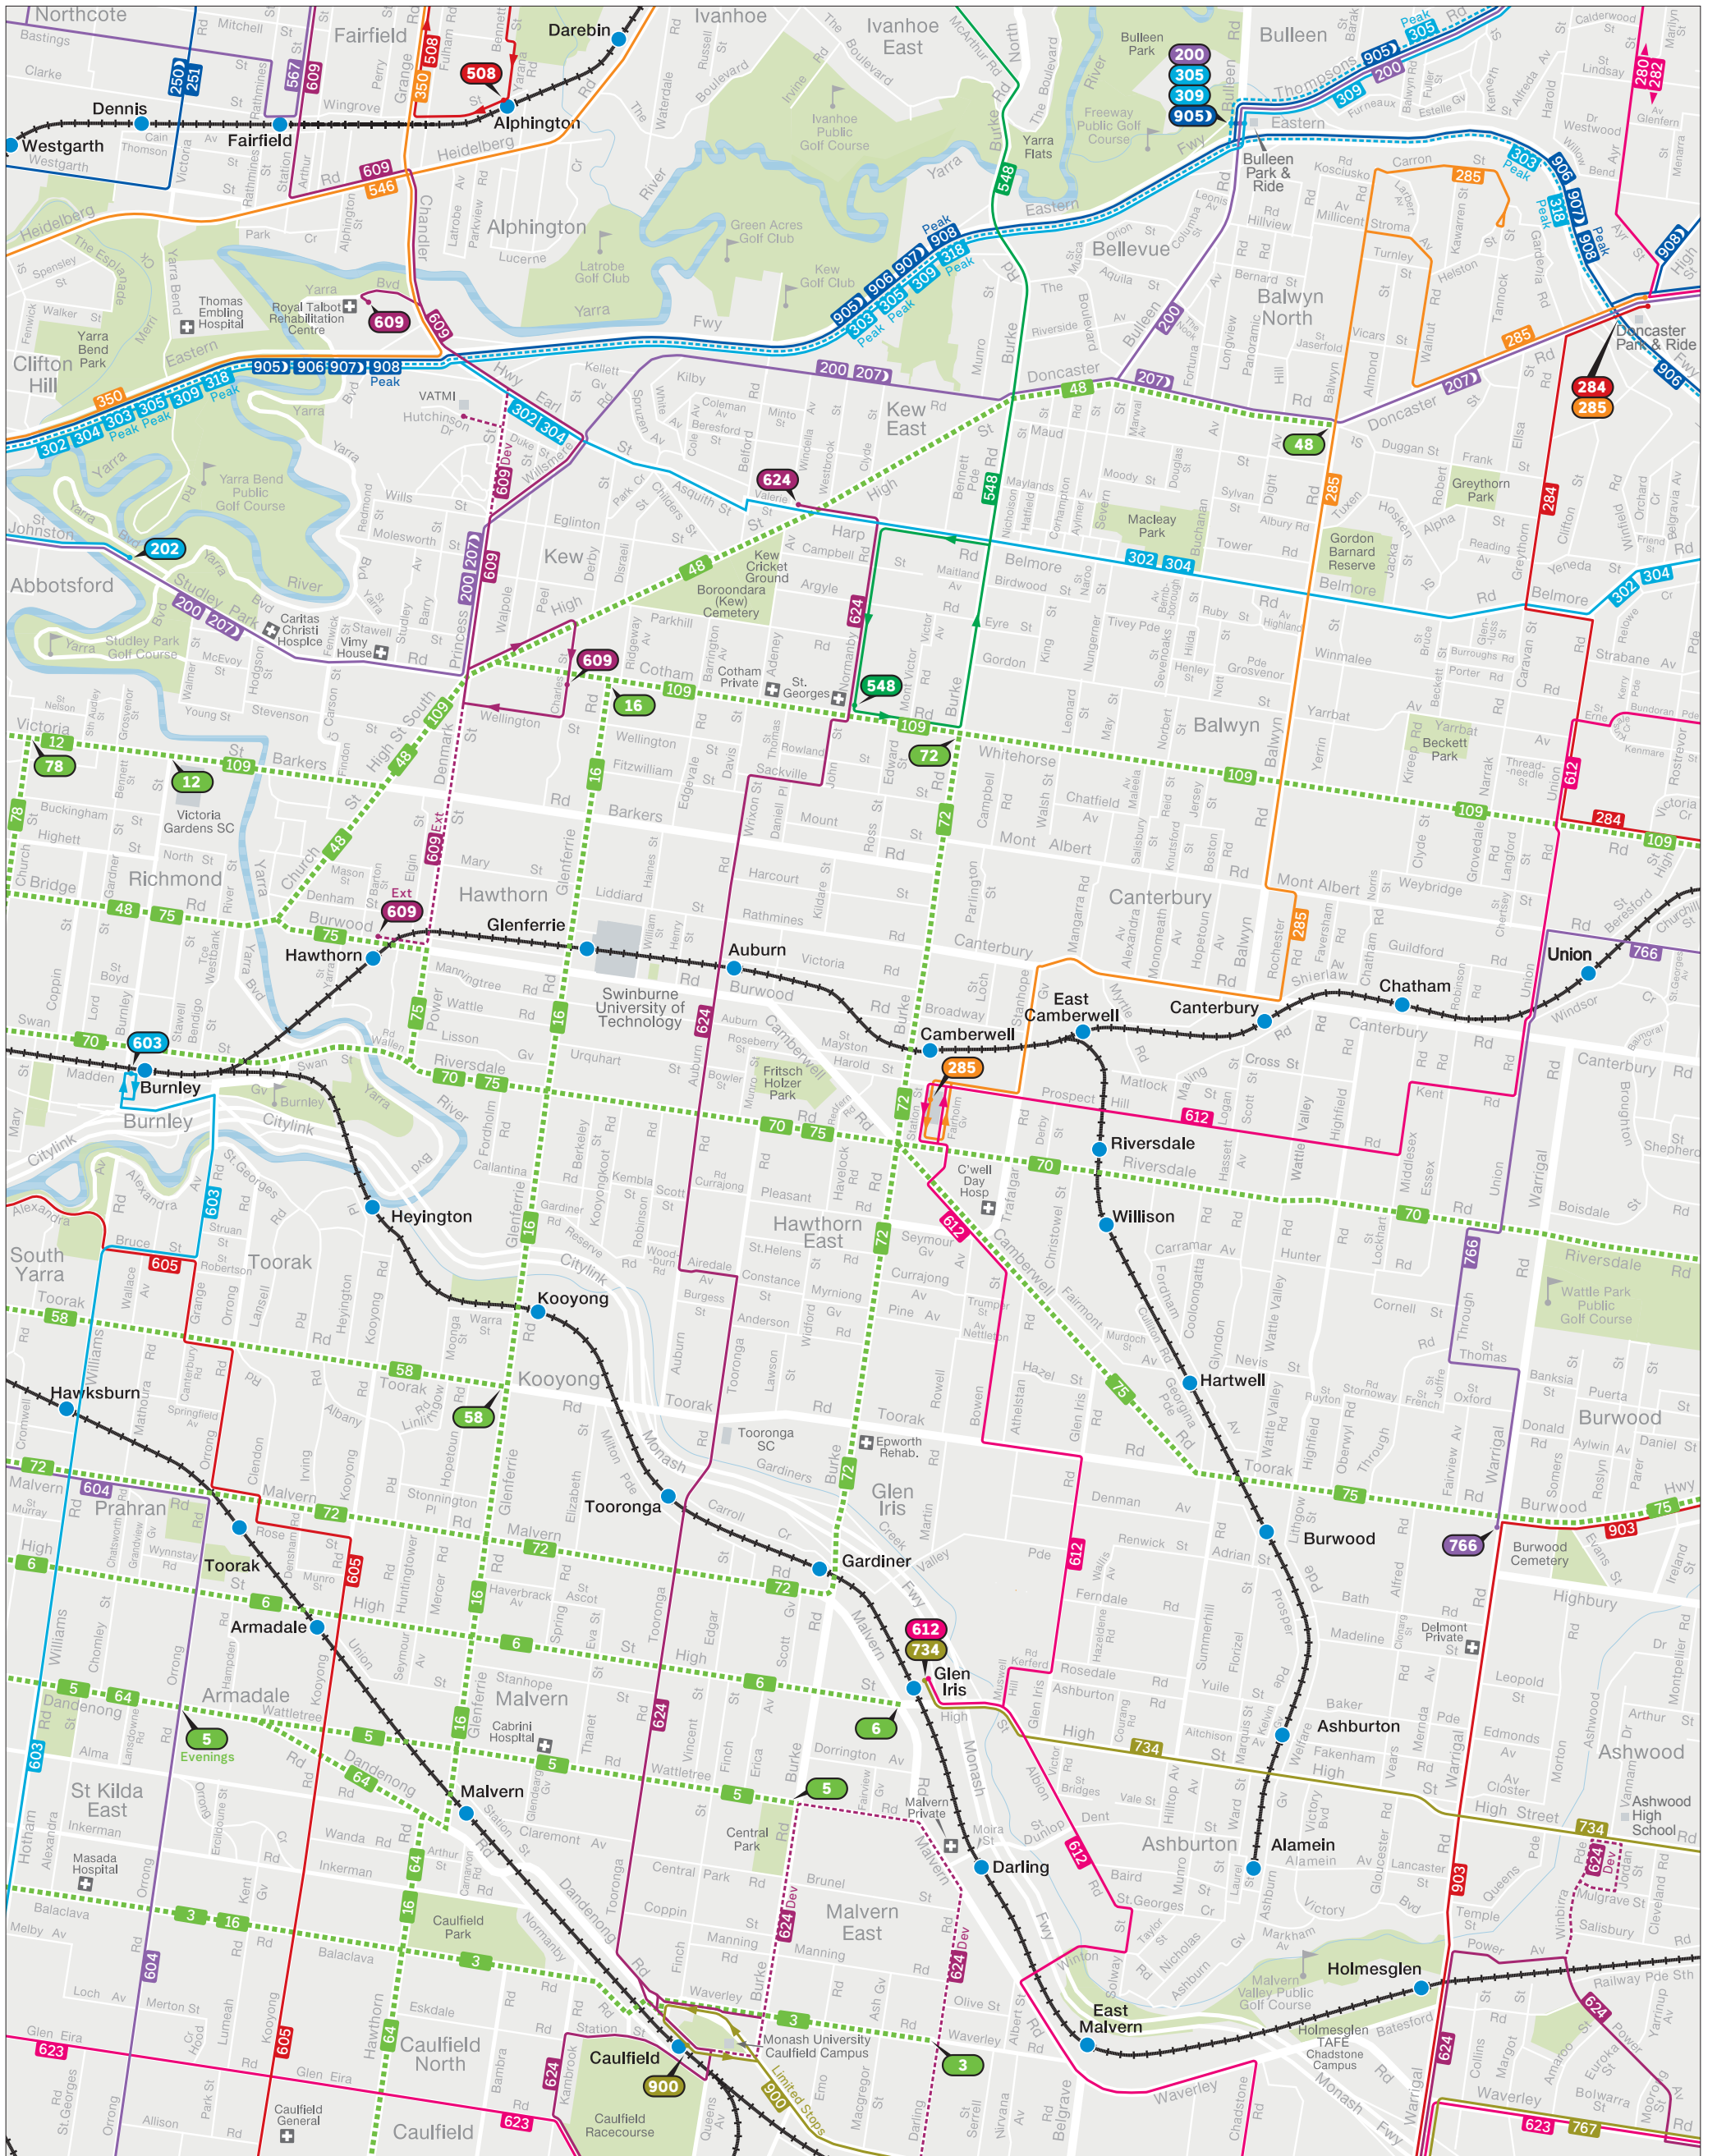

Boroondara bus network

— Train
 - - - Tram
 — Bus
 - - - Bus Deviation/Bus Extension
 ● Tram terminus
 ● Bus terminus
 ● Night Bus terminus

MAP NOT TO SCALE
Effective January 2025