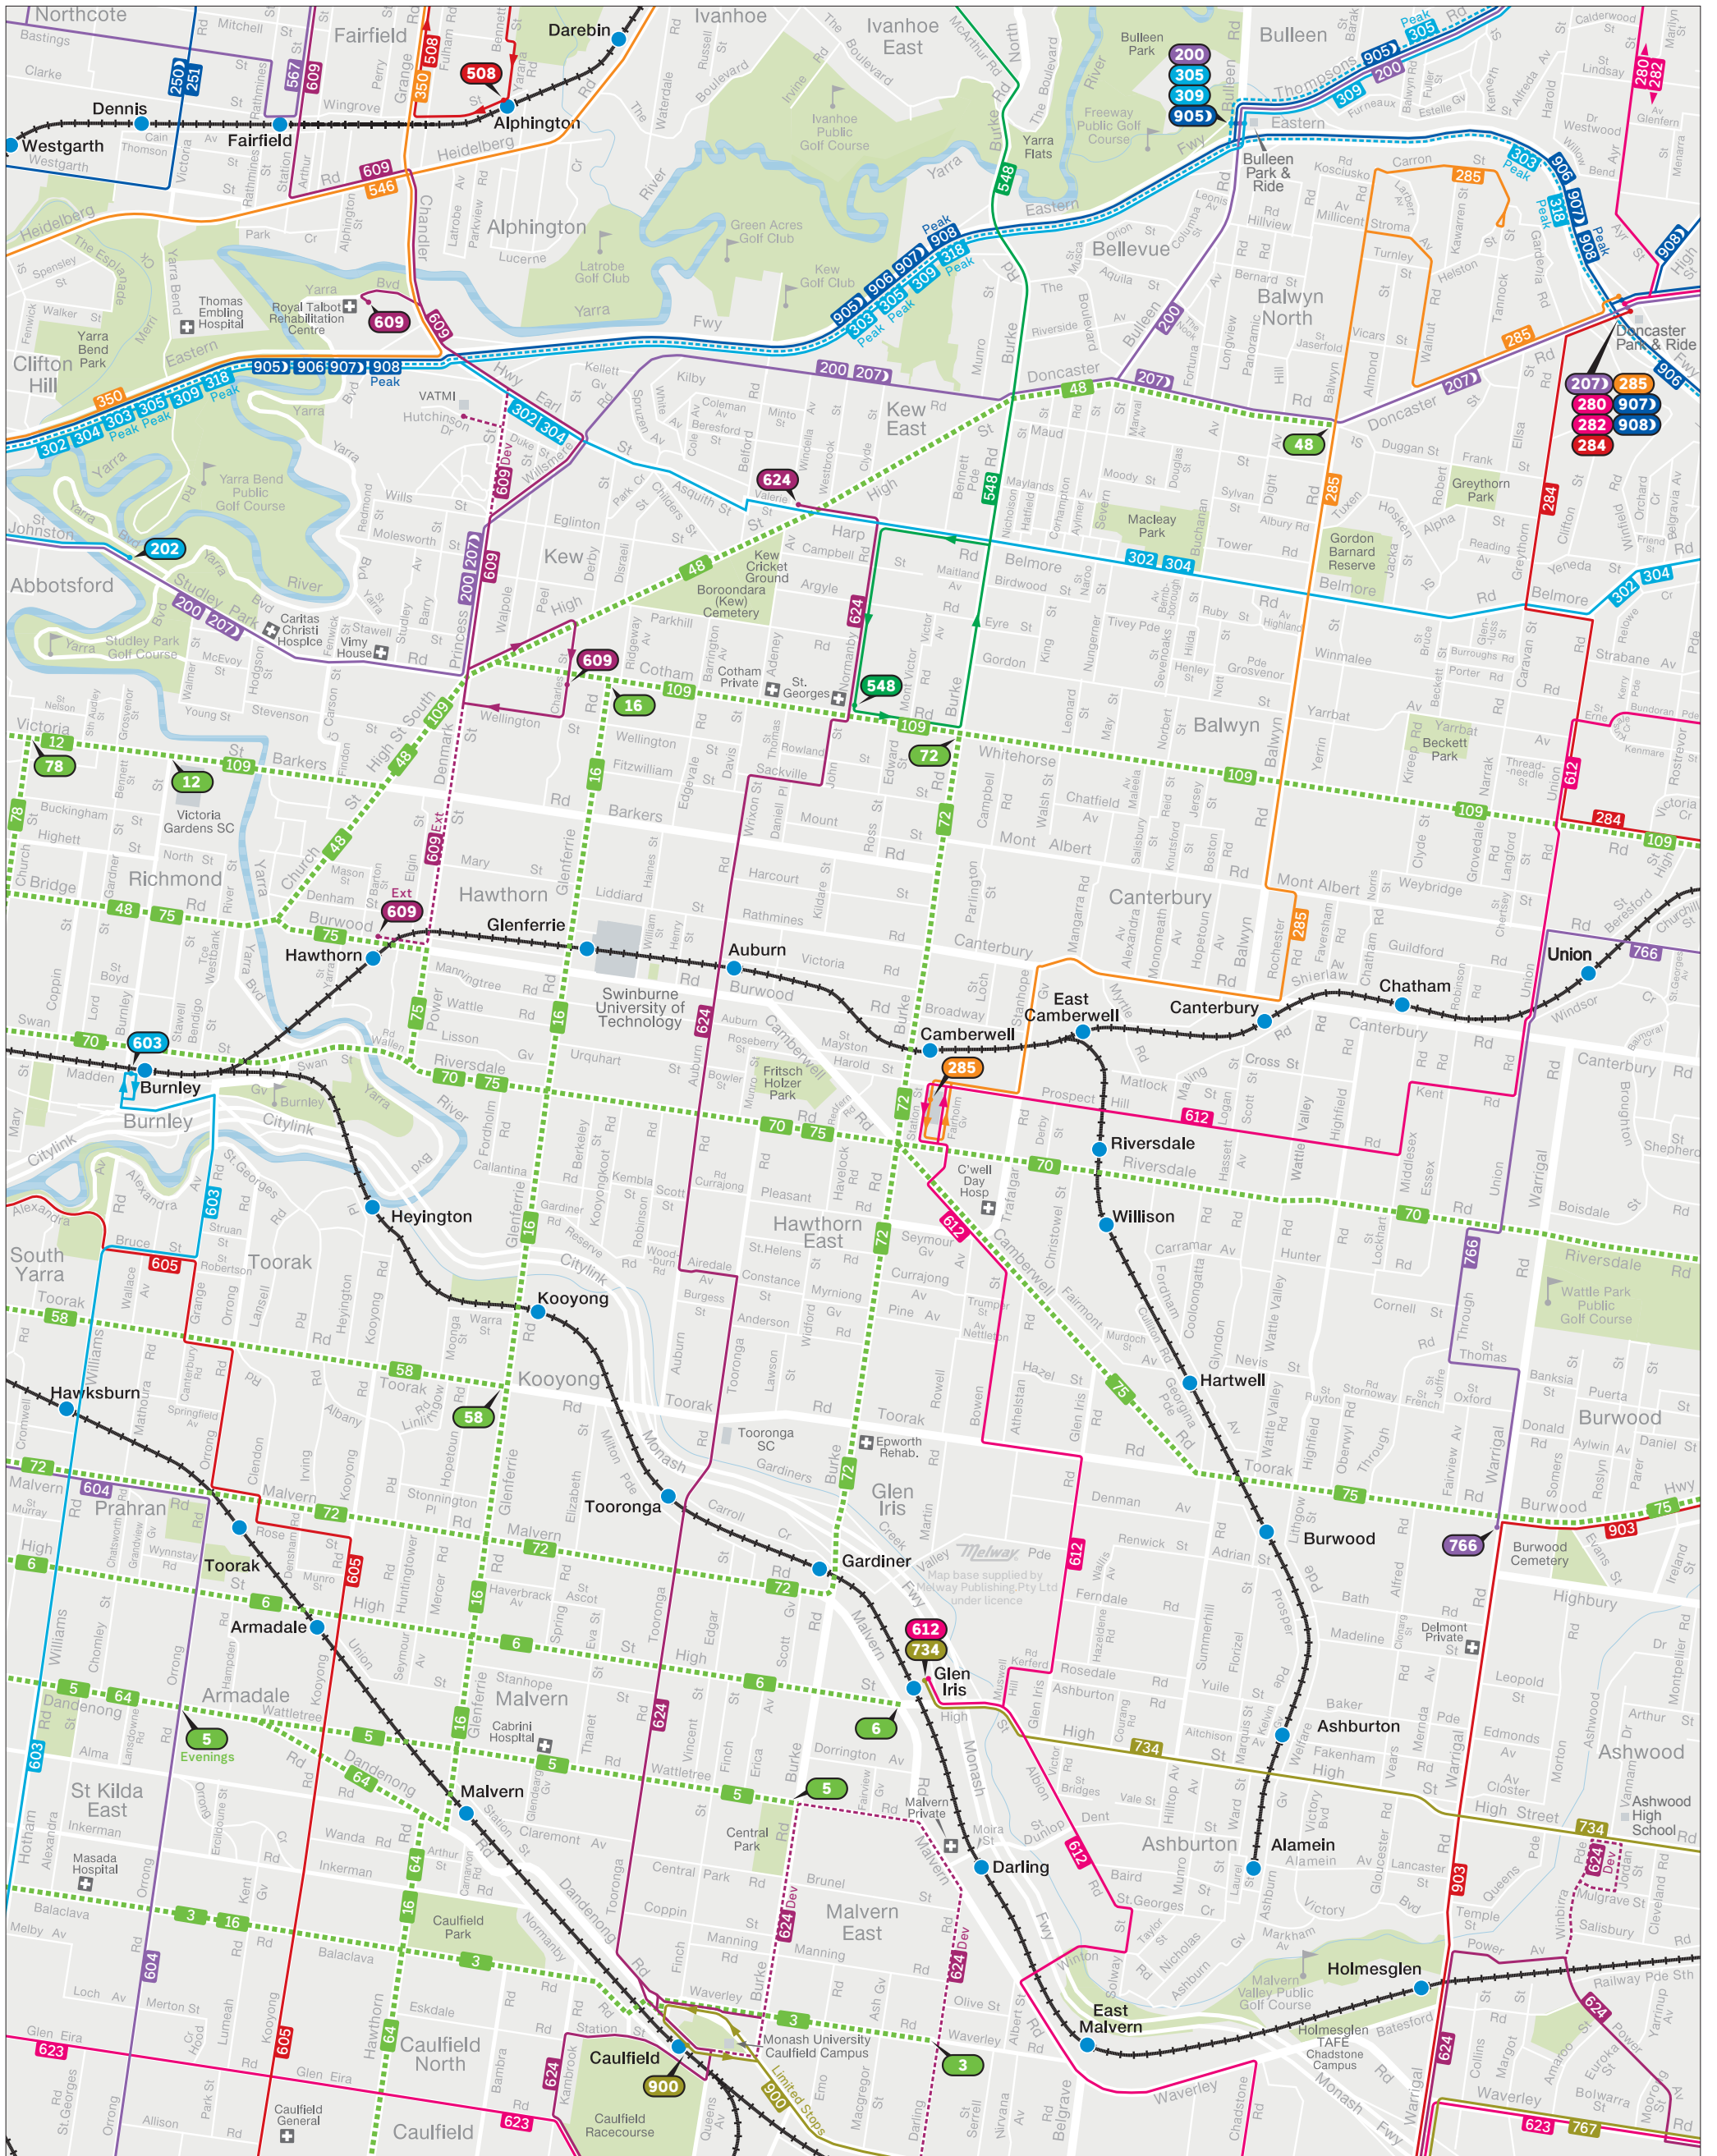

Boroondara bus network

— Train
 - - - Tram
 — Bus
 - - - Bus Deviation/Bus Extension
 ● Tram terminus
 ● Bus terminus
 ● Night Bus terminus

MAP NOT TO SCALE
Effective November 2024

Department of Transport and Planning

For more public transport information visit ptv.vic.gov.au, use the PTV app or call 1800 800 007.