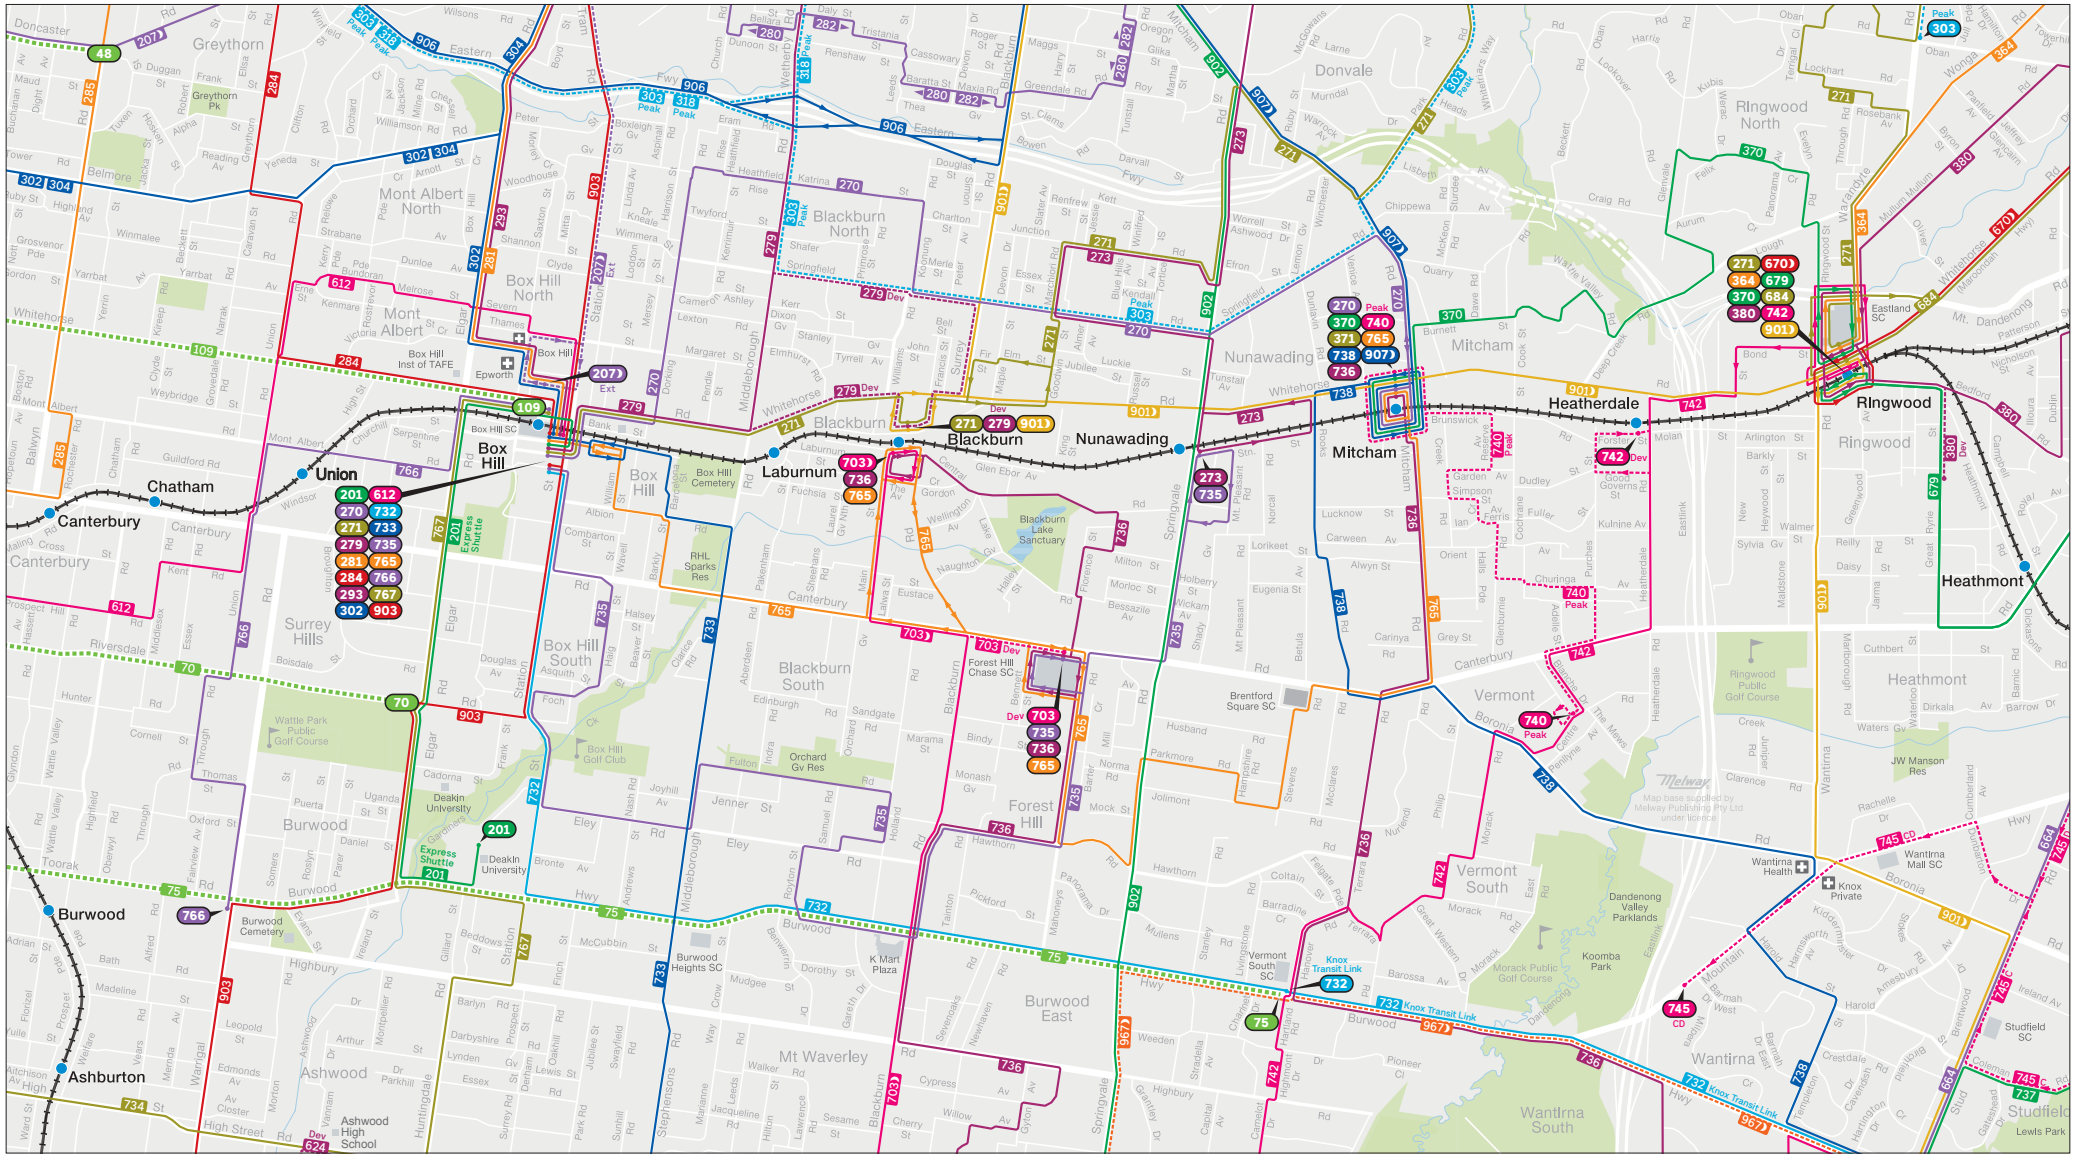

Whitehorse bus network

——— Train
 ——— Tram
 ——— Bus
 ——— Bus Deviation/Bus Extension
 64 Tram terminus
 600 Bus terminus
 600 Night Bus terminus

MAP NOT TO SCALE
 Effective November 2023

For more public transport information
 visit ptv.vic.gov.au, use the **PTV app** or call **1800 800 007**.