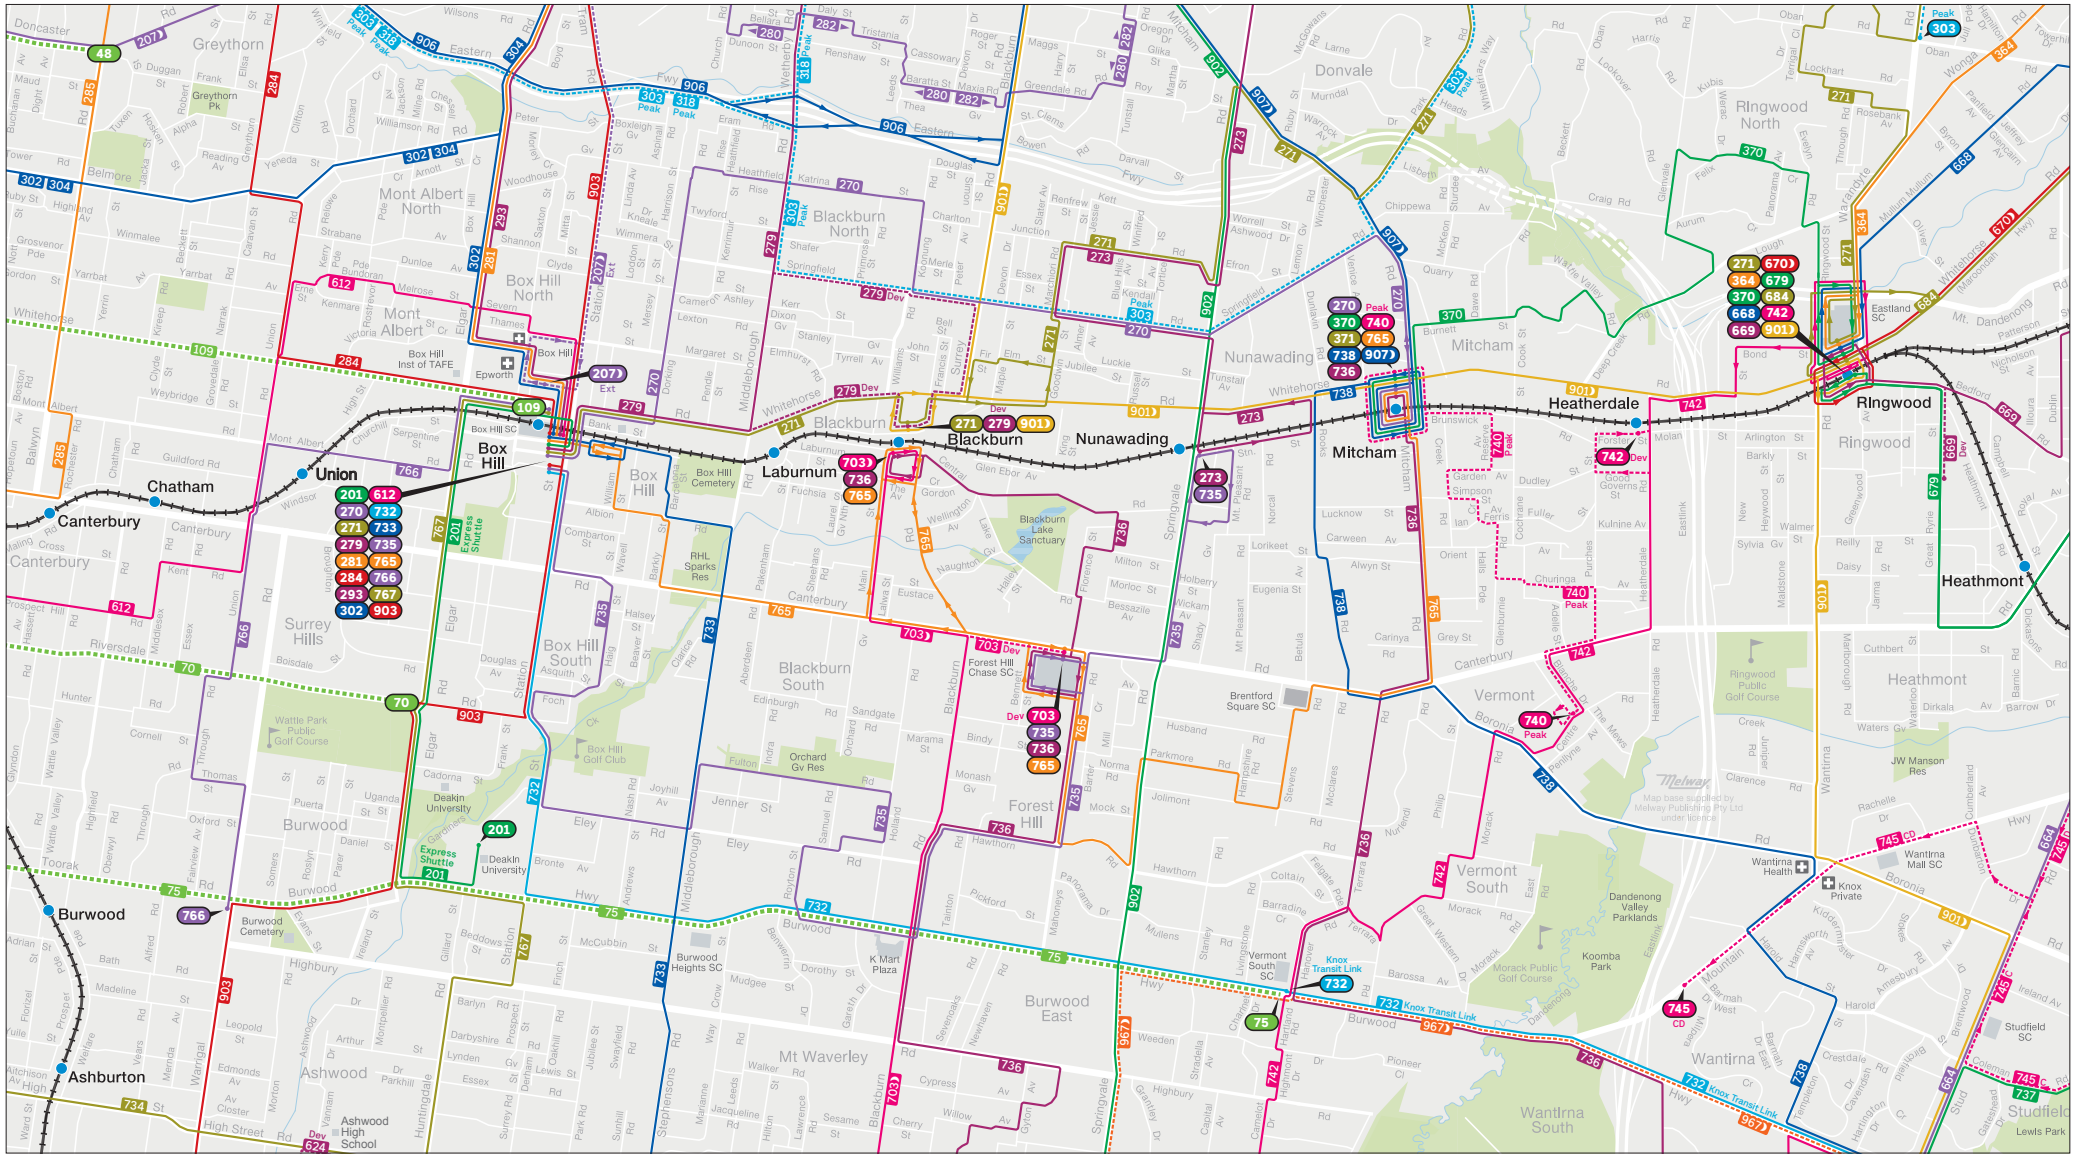

Whitehorse bus network

—+—+— Train
 - - - - - Tram
 ||||| Bus
 - - - - - Bus Deviation/ Bus Extension
 ● 64 Tram terminus
 ● 600 Bus terminus
 ● 600 Night Bus terminus

MAP NOT TO SCALE
 Effective October 2024