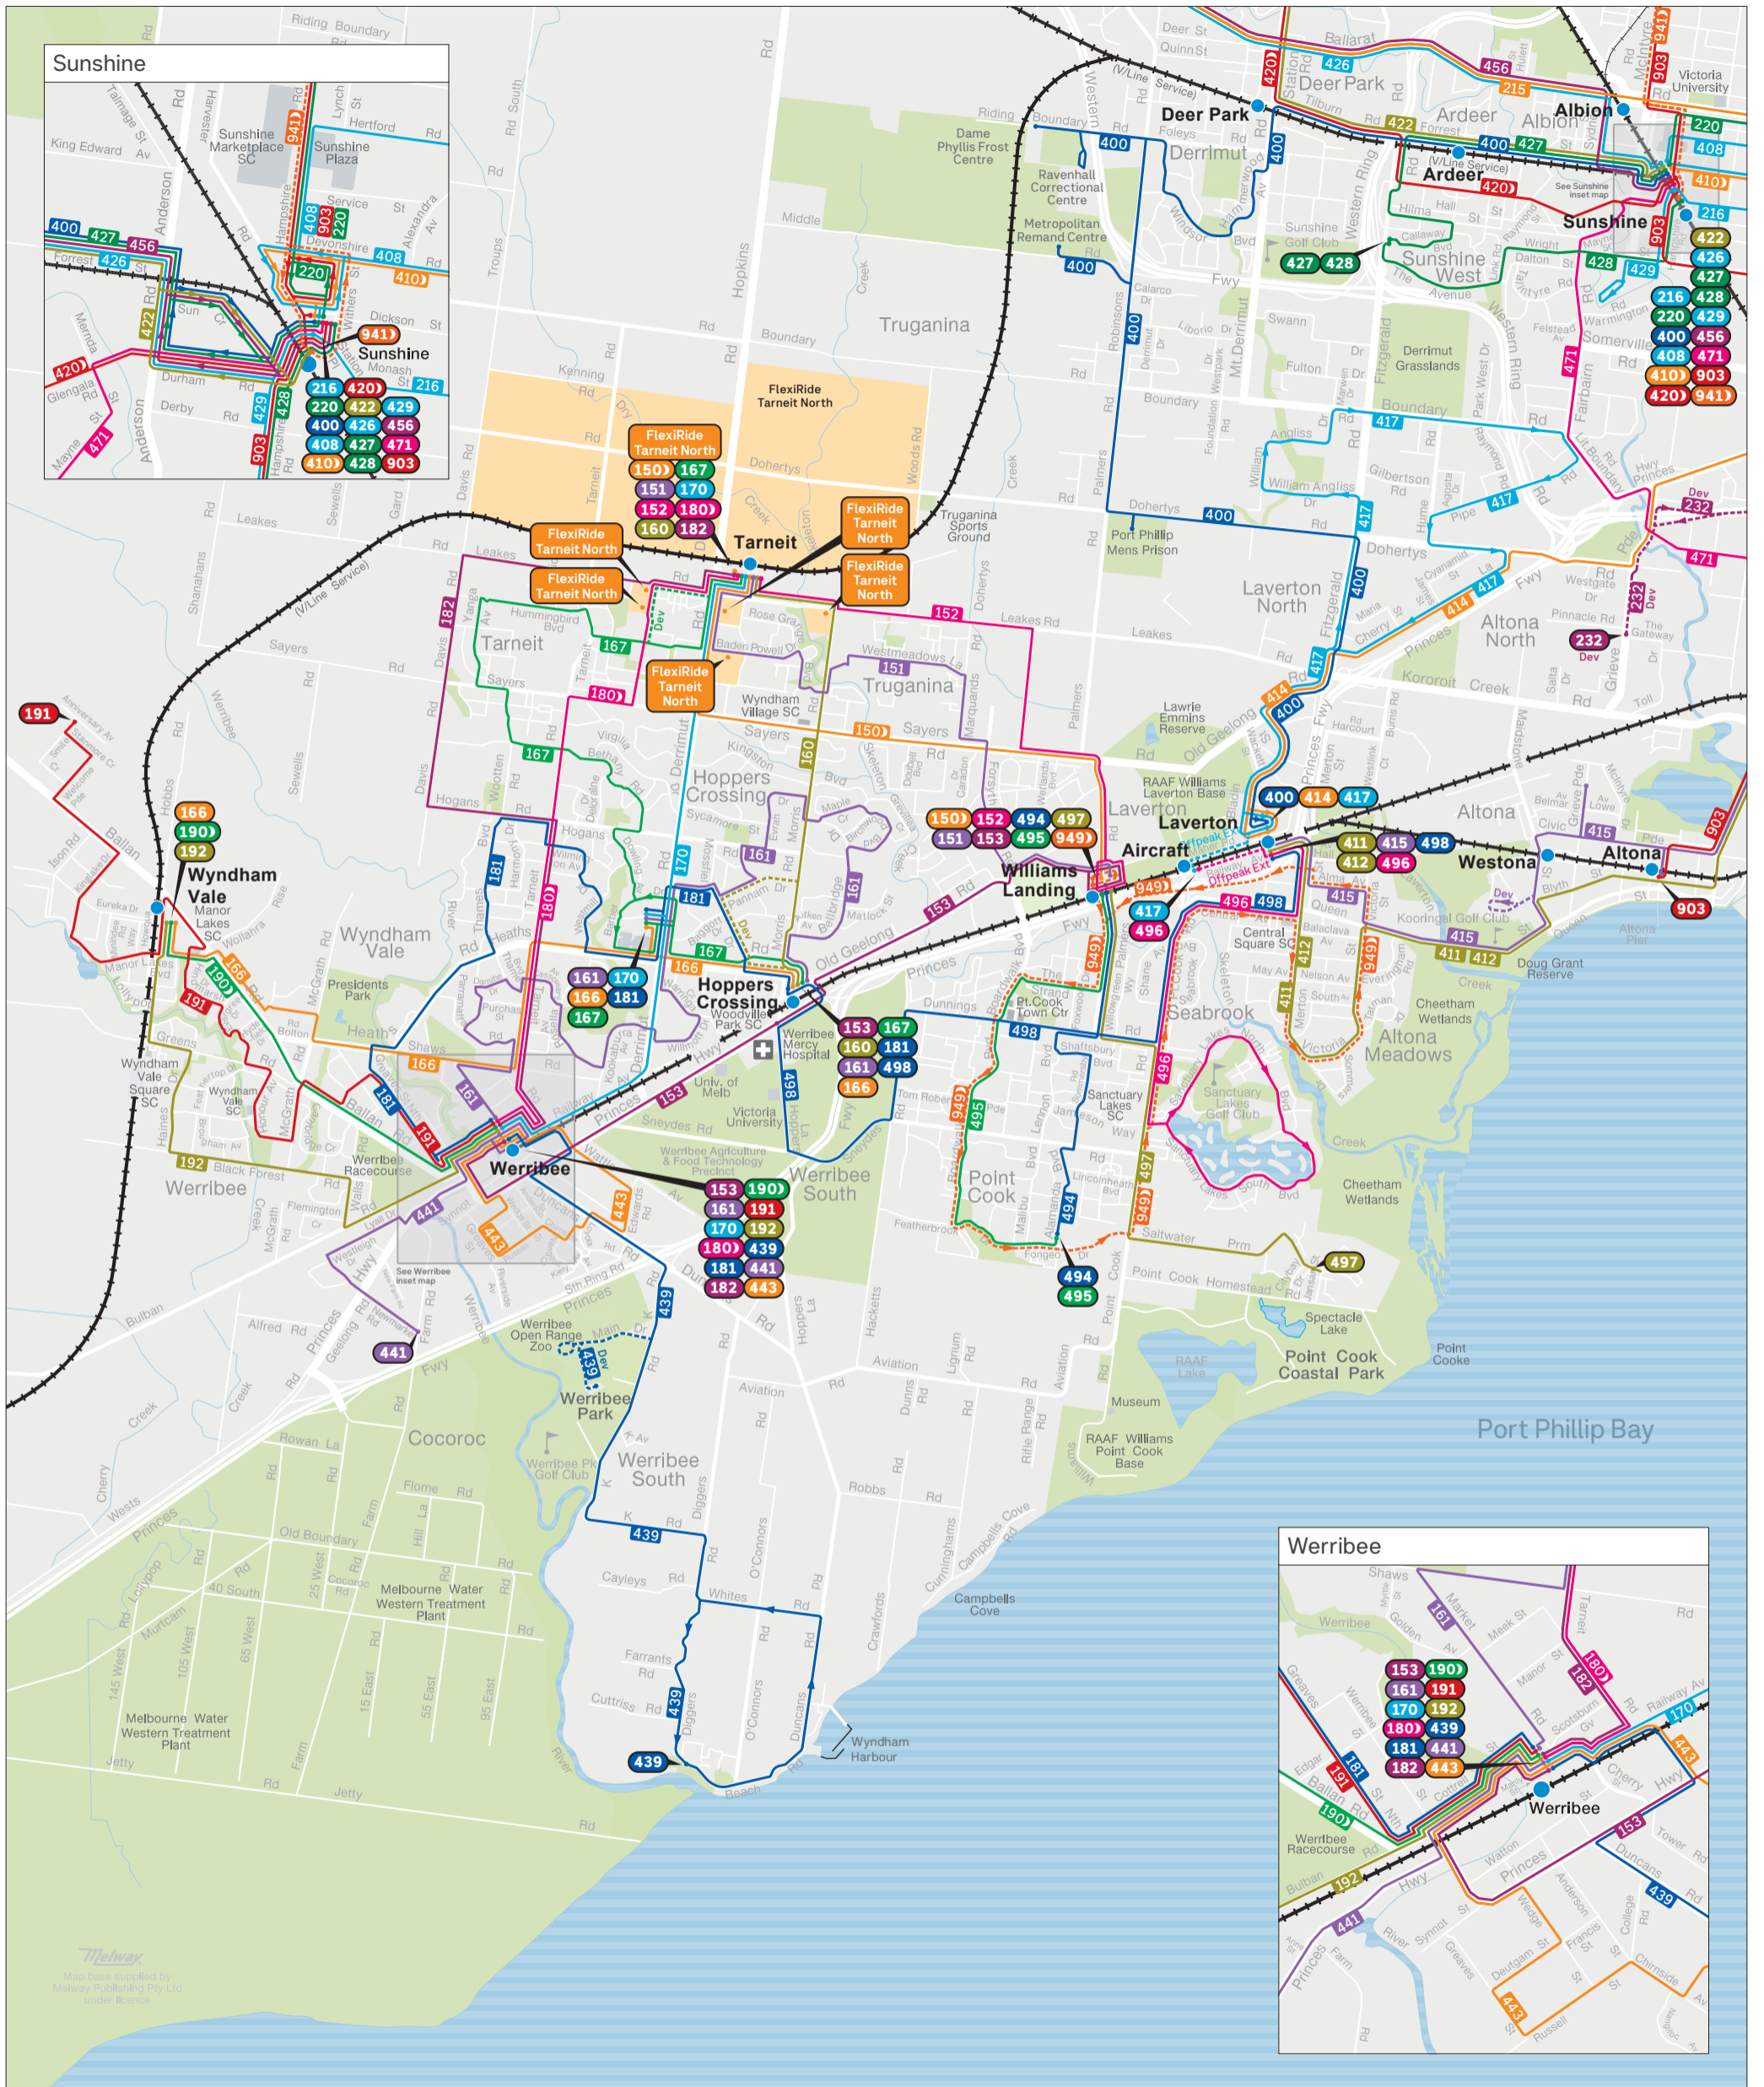

Wyndham bus network

—+—+—+ Train
 —●—●—● Tram
 —|—|—| Bus
 64 Tram terminus
 600 Bus terminus
 600 Night Bus terminus

MAP NOT TO SCALE
Effective August 2024