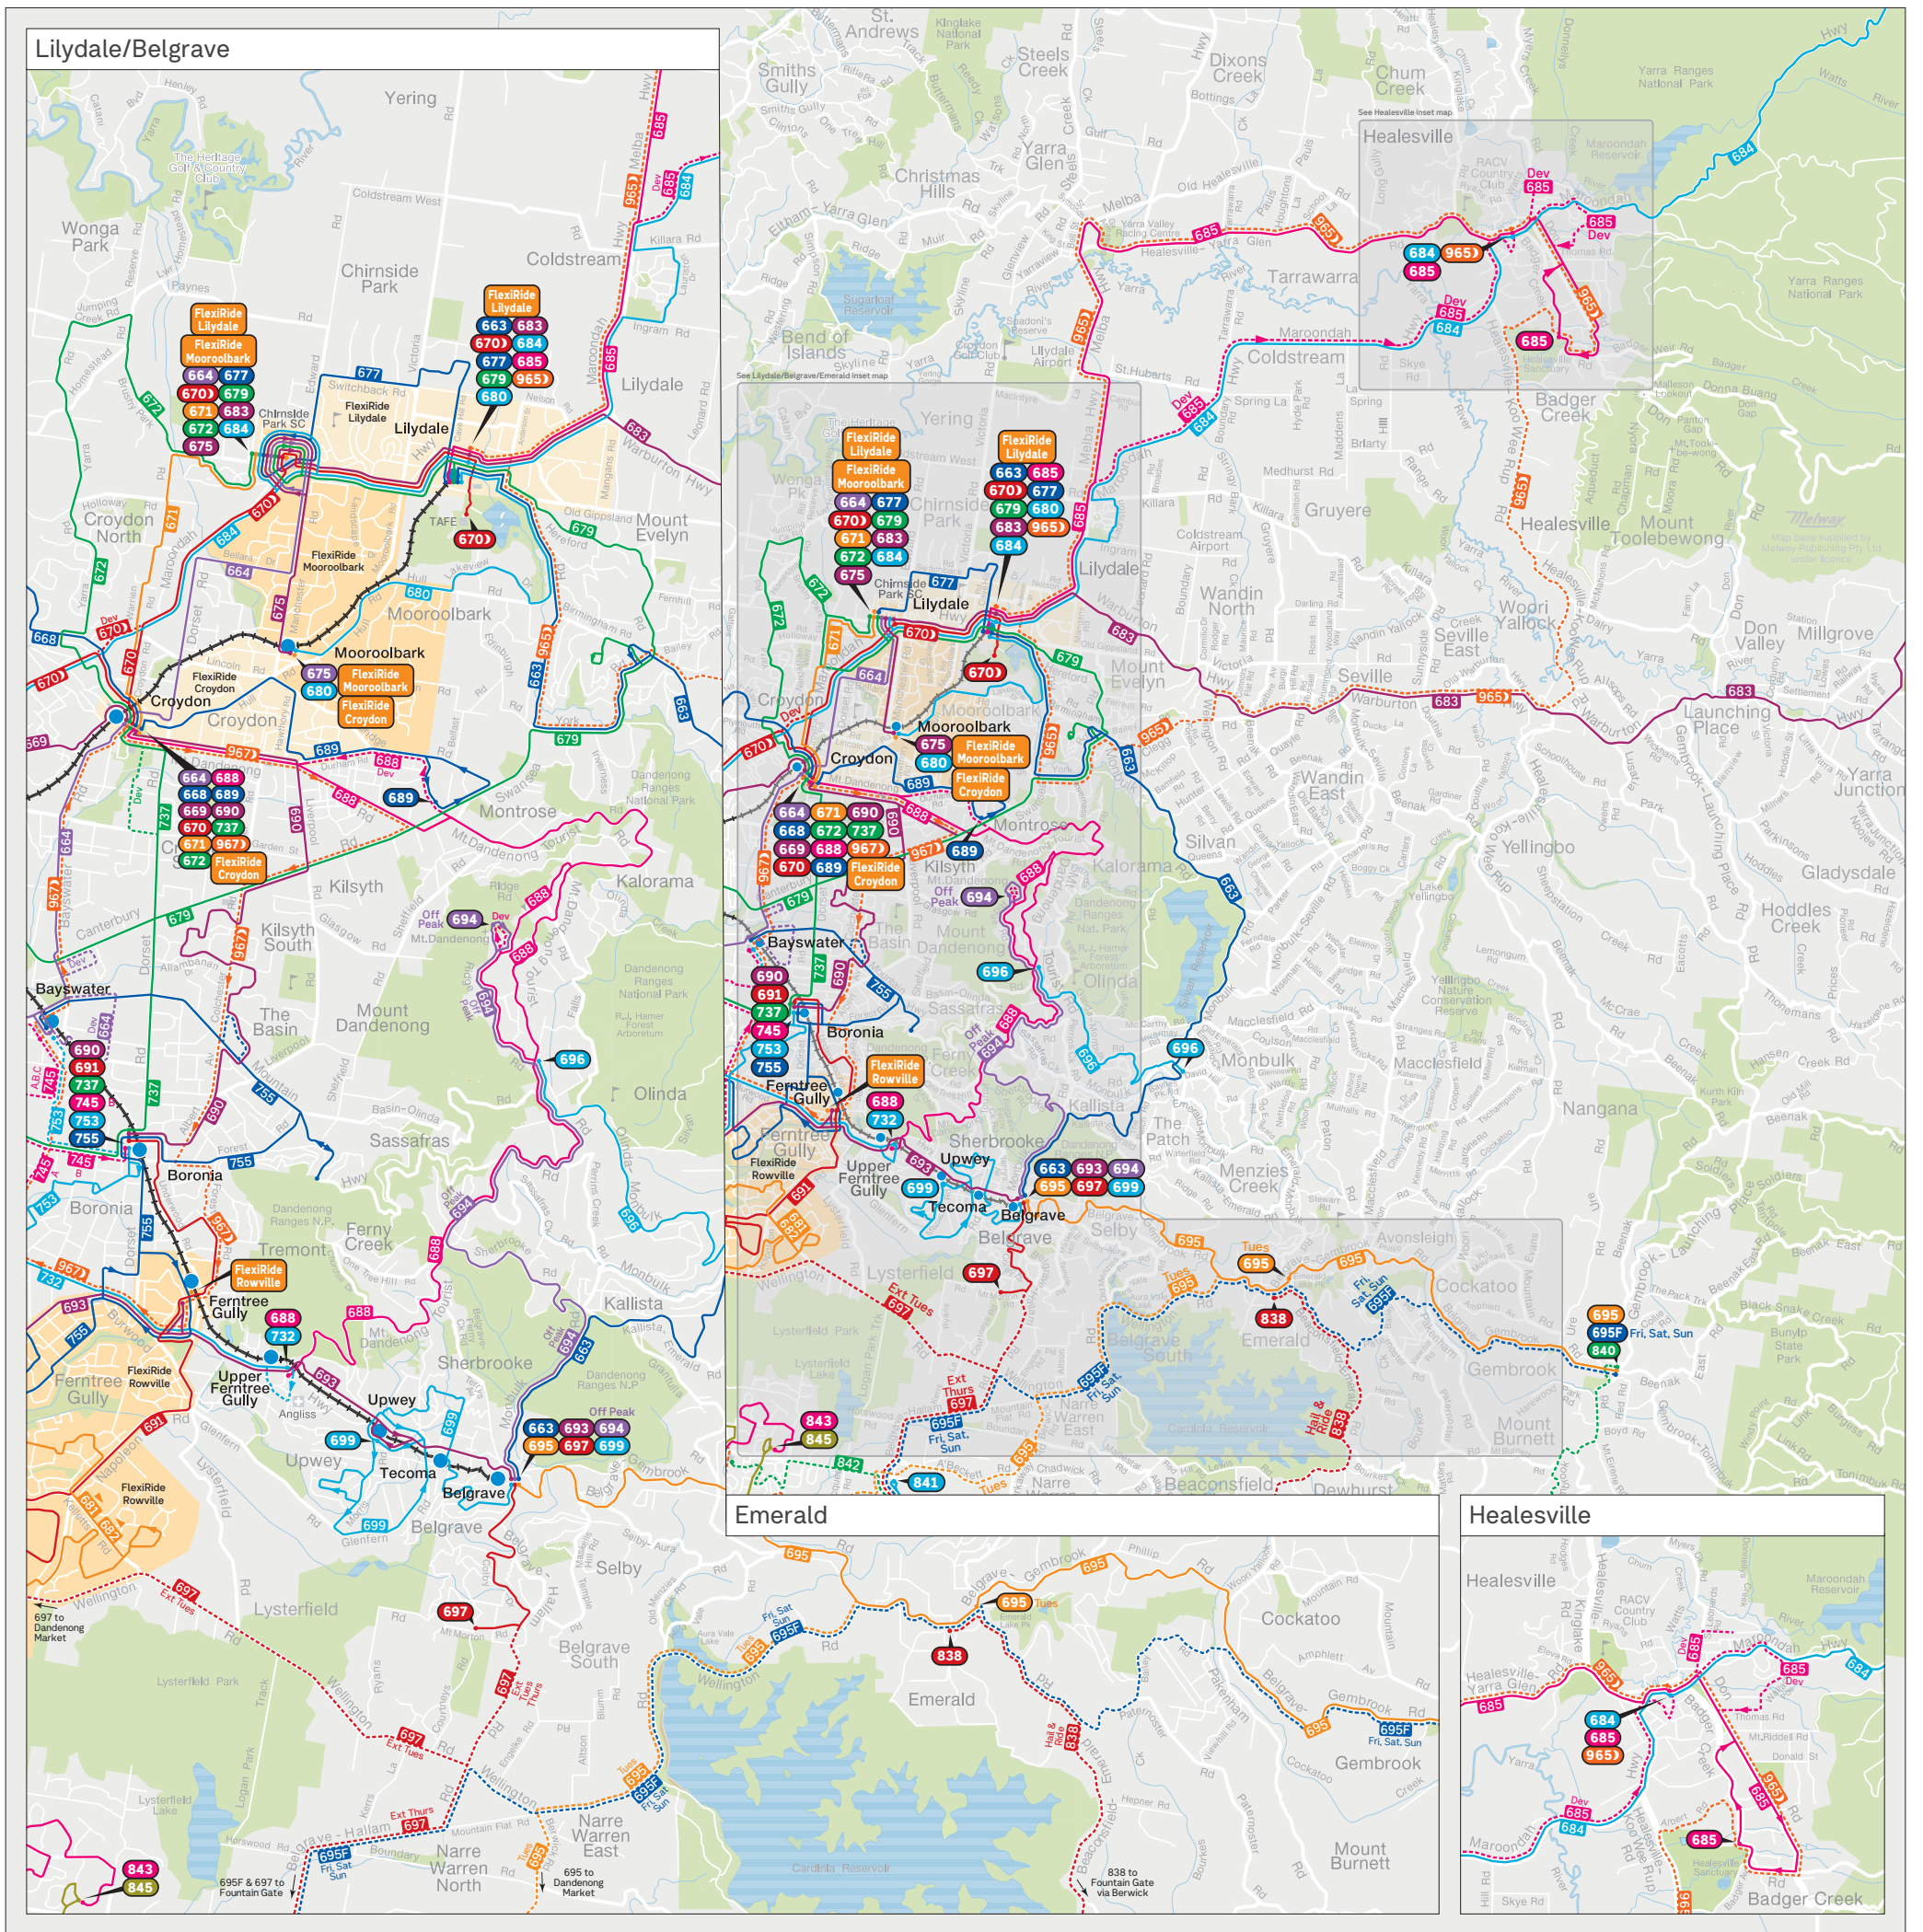

Yarra Ranges bus network

—+—+—+ Train
 ||||| Bus
 - - - - - Bus Deviation/Bus Extension
 600 Bus terminus
 600 Night Bus terminus

MAP NOT TO SCALE
 Effective October 2024