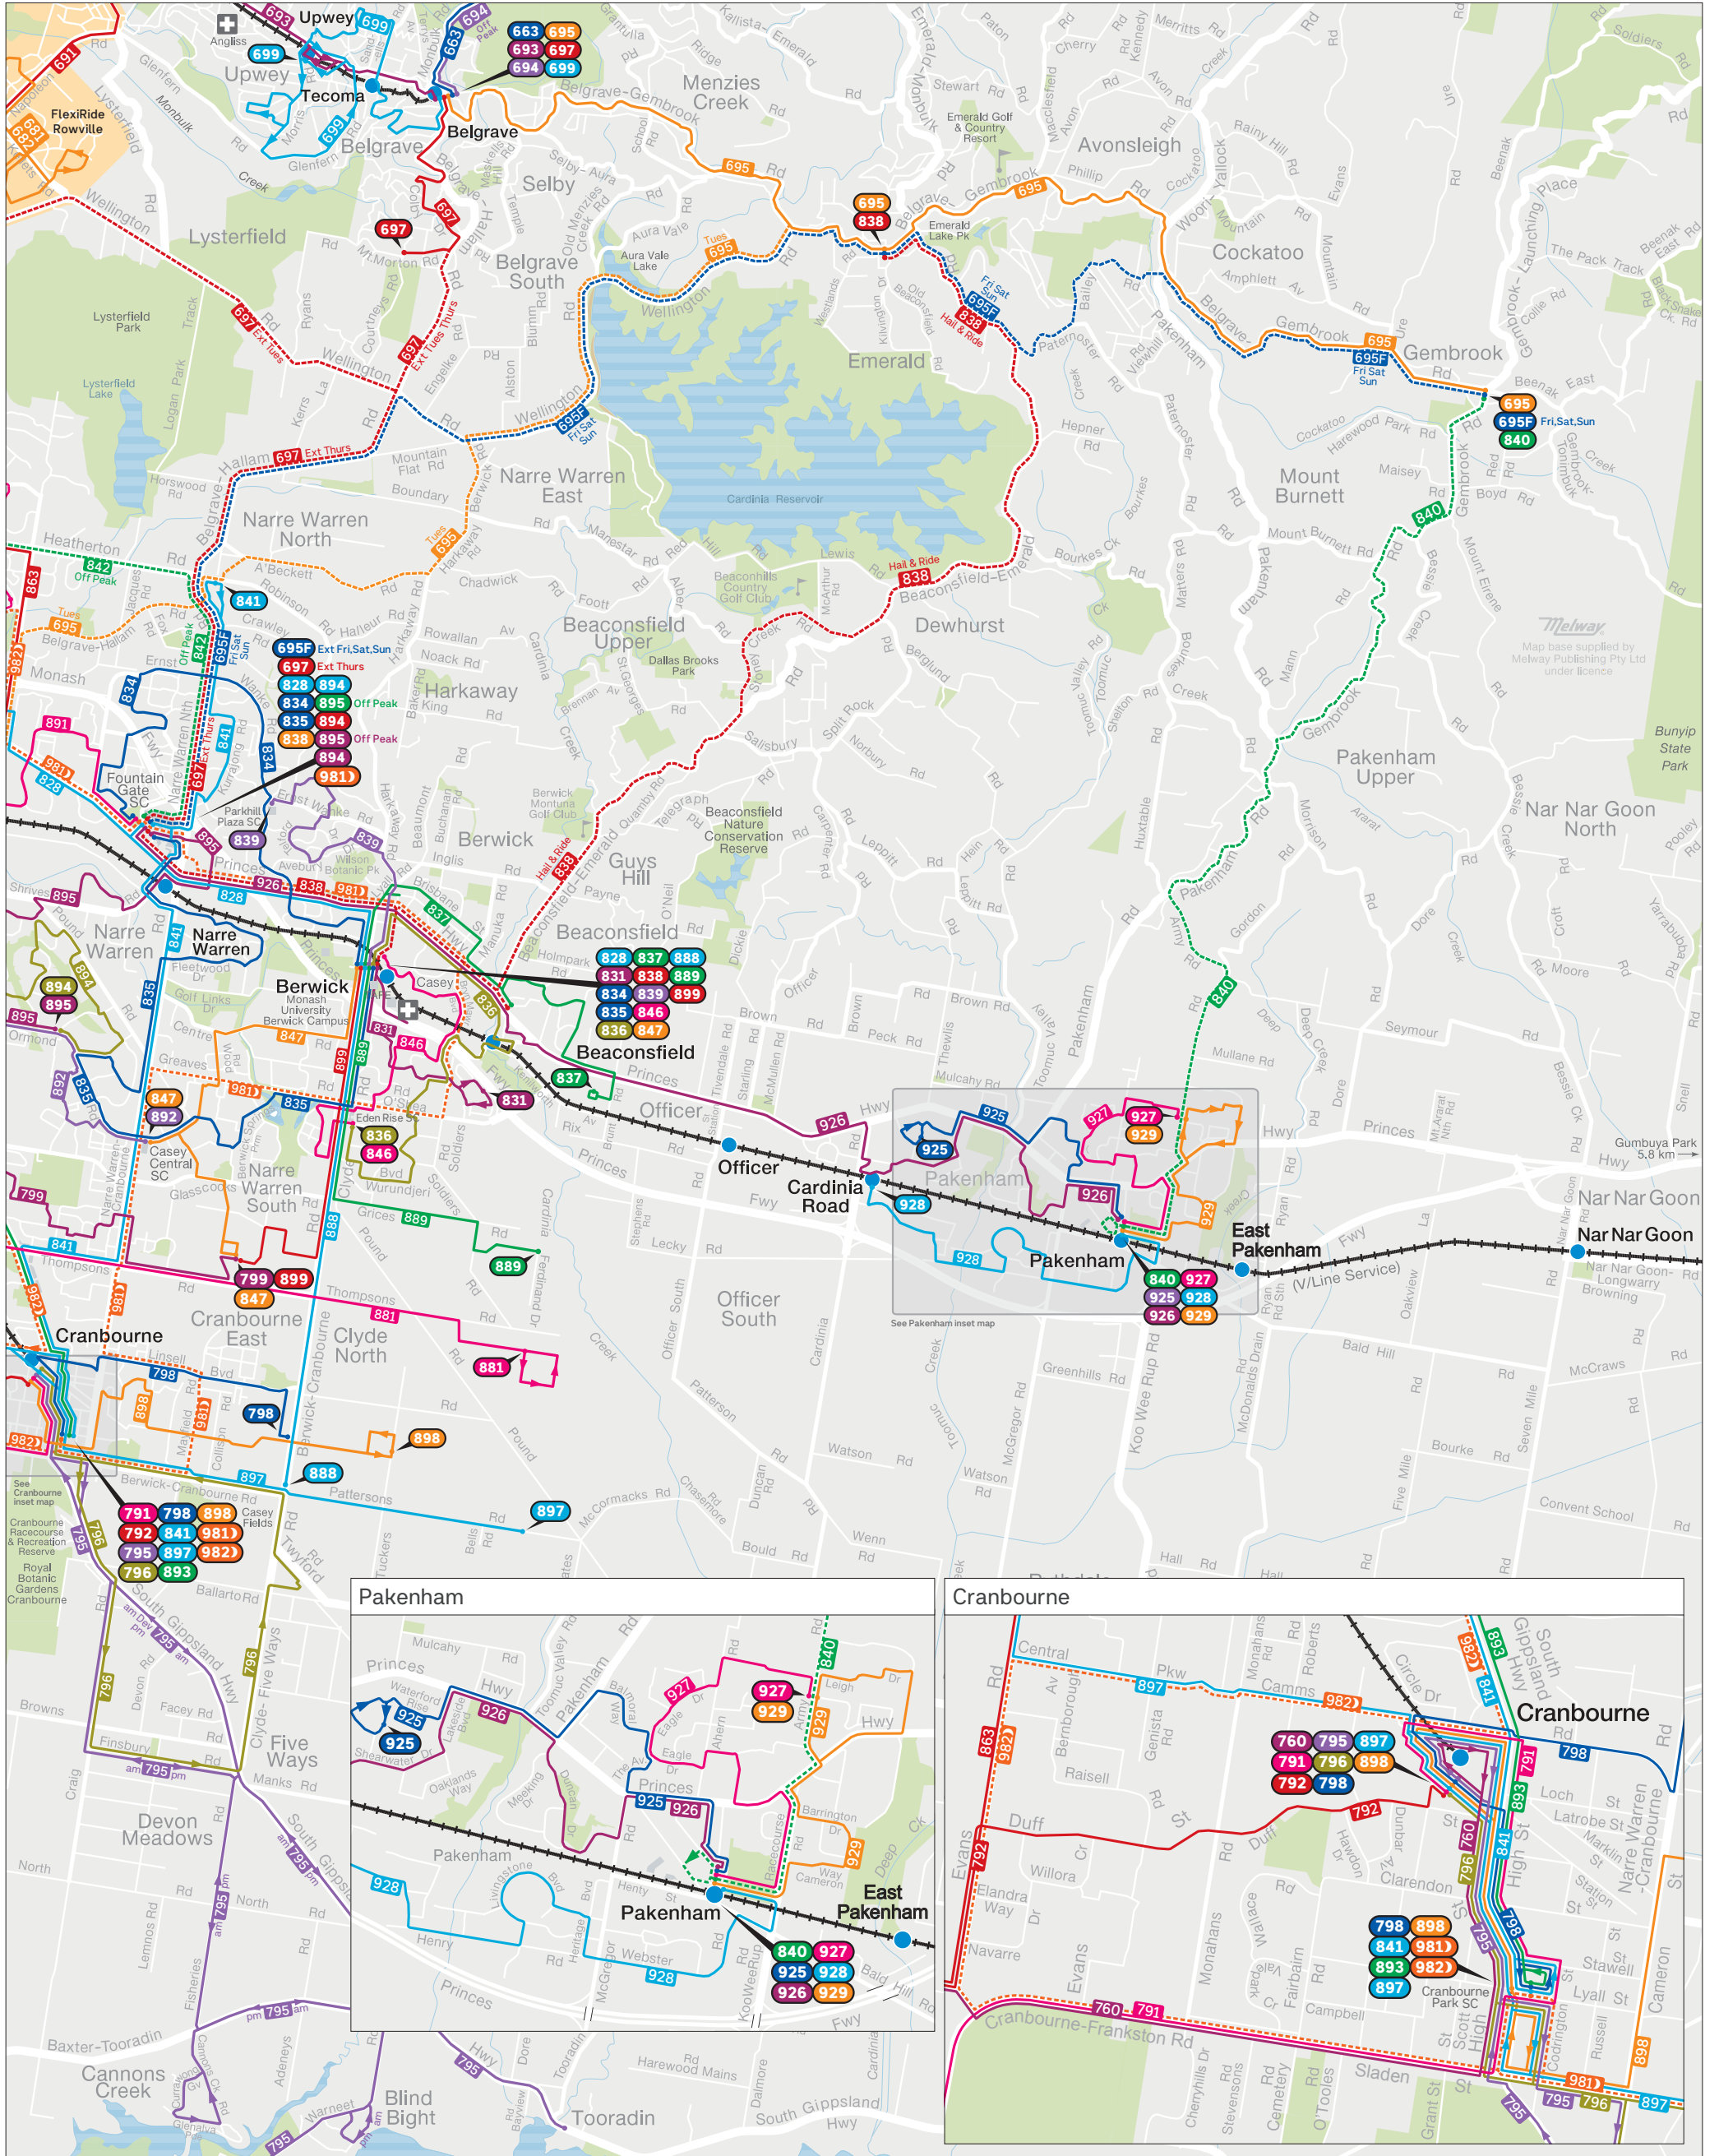

Cardinia bus network

— Train
 — Bus
 600 Bus terminus
 600 Night Bus terminus

MAP NOT TO SCALE
Effective August 2024

Department of Transport and Planning

For more public transport information visit ptv.vic.gov.au, use the PTV app or call 1800 800 007.