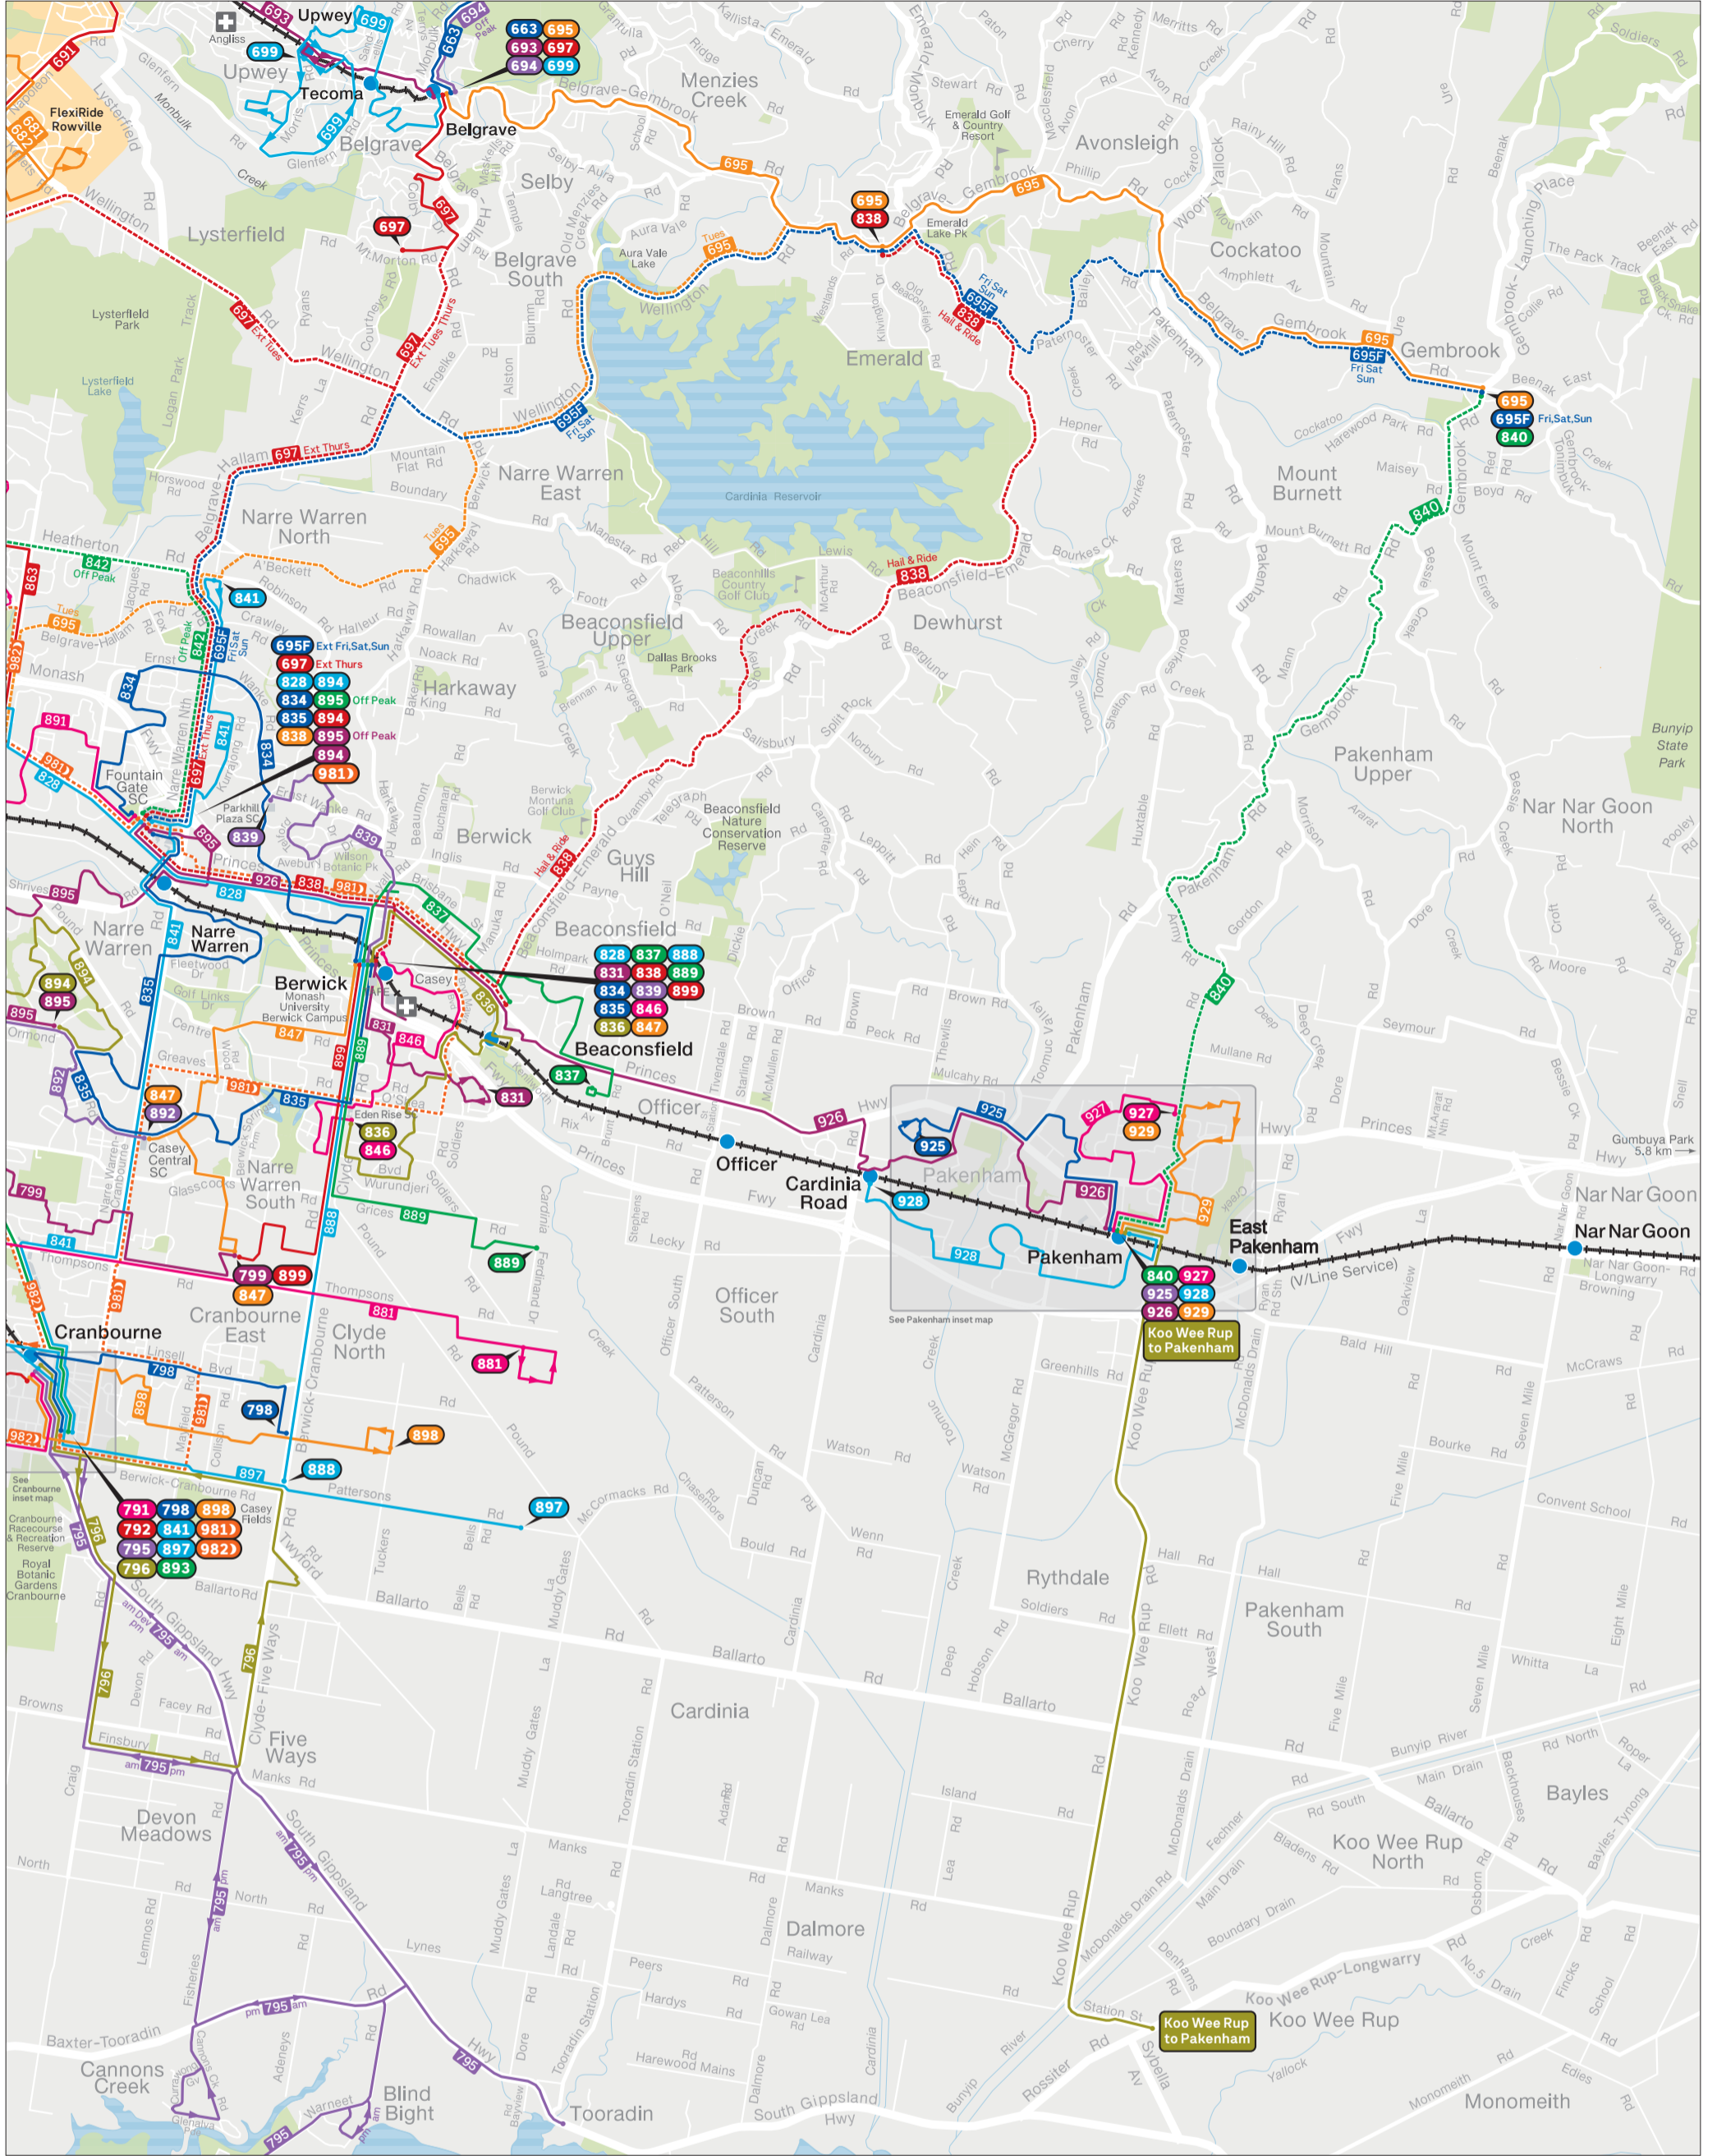

Cardinia bus network

Train
 Bus
 Bus terminus
 Night Bus terminus

MAP NOT TO SCALE
Effective December 2024