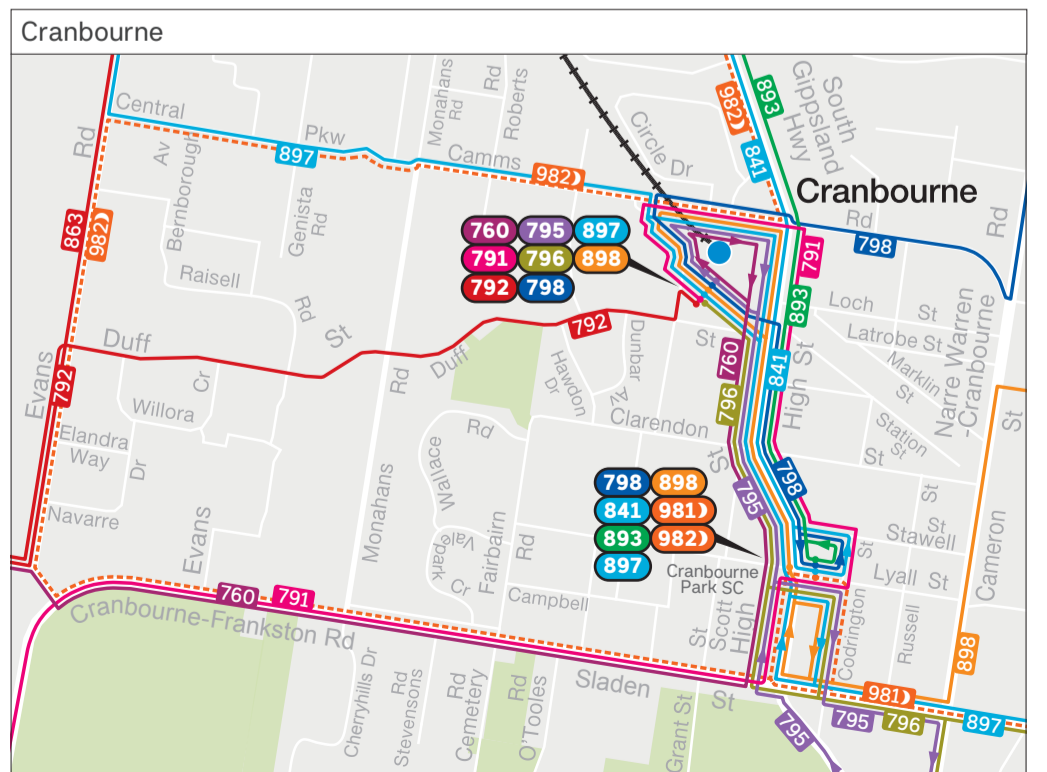

Cardinia bus network

Train
 Bus
 Bus terminus
 Night Bus terminus

MAP NOT TO SCALE
Effective December 2024