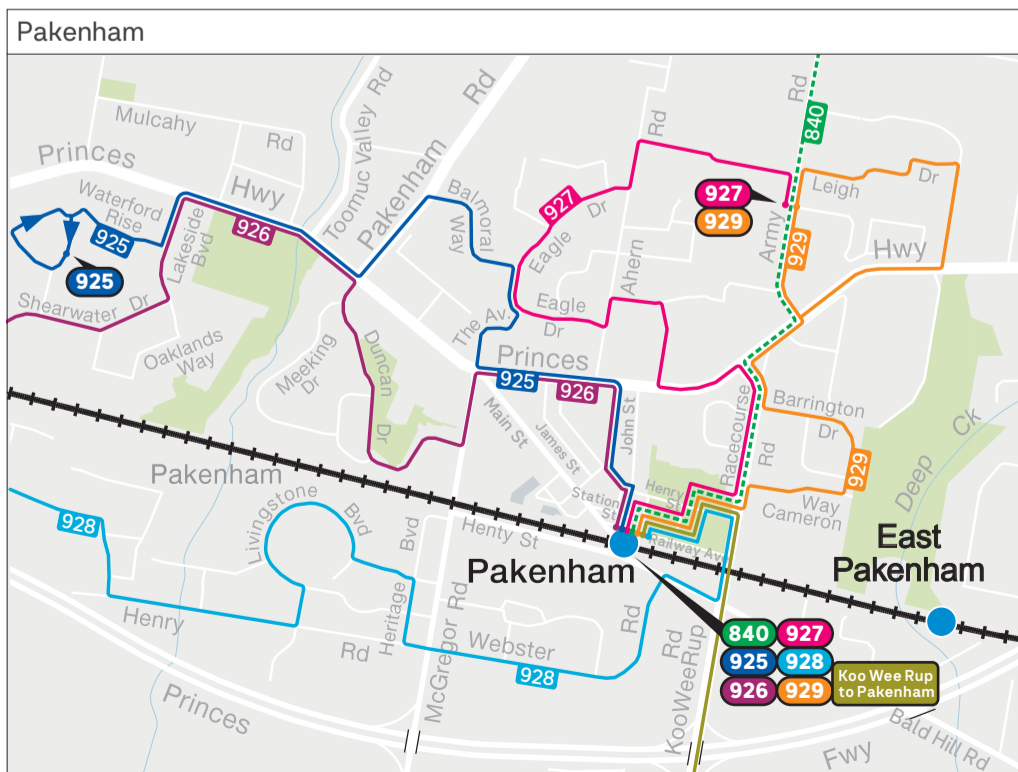

Cardinia bus network

Train
 Bus
 Bus terminus
 Night Bus terminus

MAP NOT TO SCALE
Effective December 2024