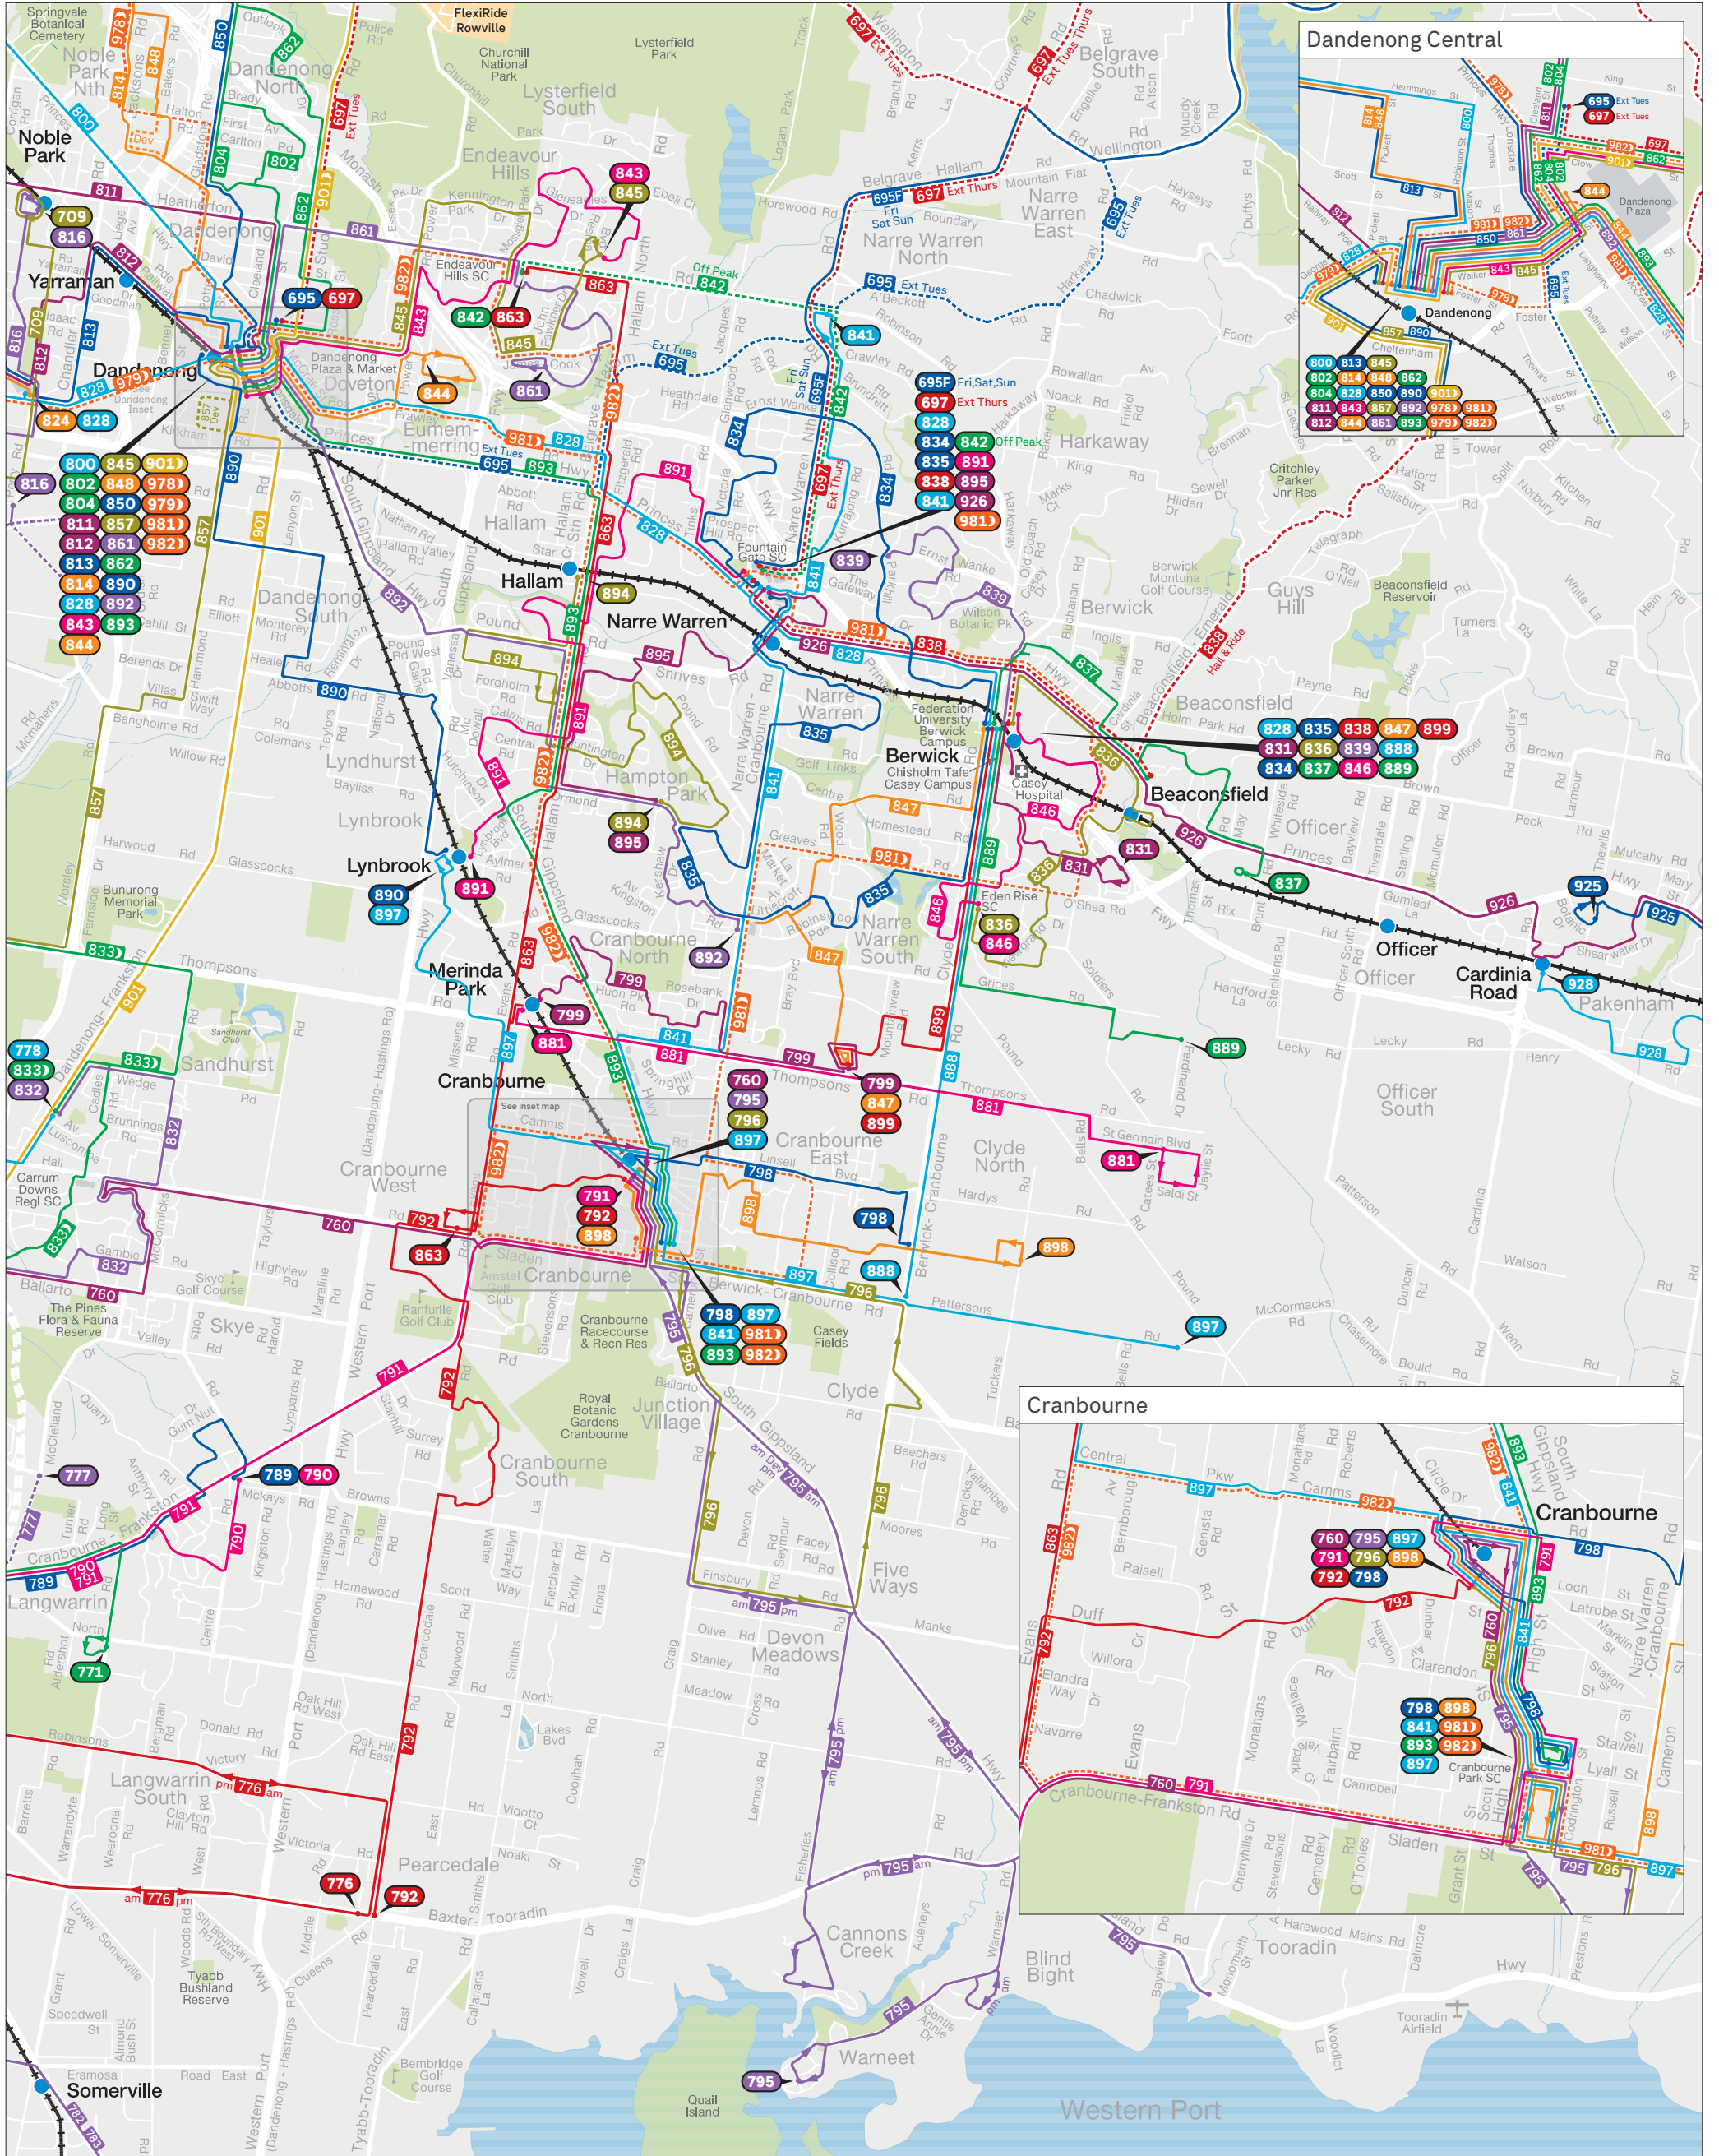

Casey bus network

— Train
— Bus
— Bus Deviation/Bus Extension
● Bus terminus

MAP NOT TO SCALE
Effective December 2024

DTP1.052/24

For more public transport information visit ptv.vic.gov.au, use the PTV app or call 1800 800 007.